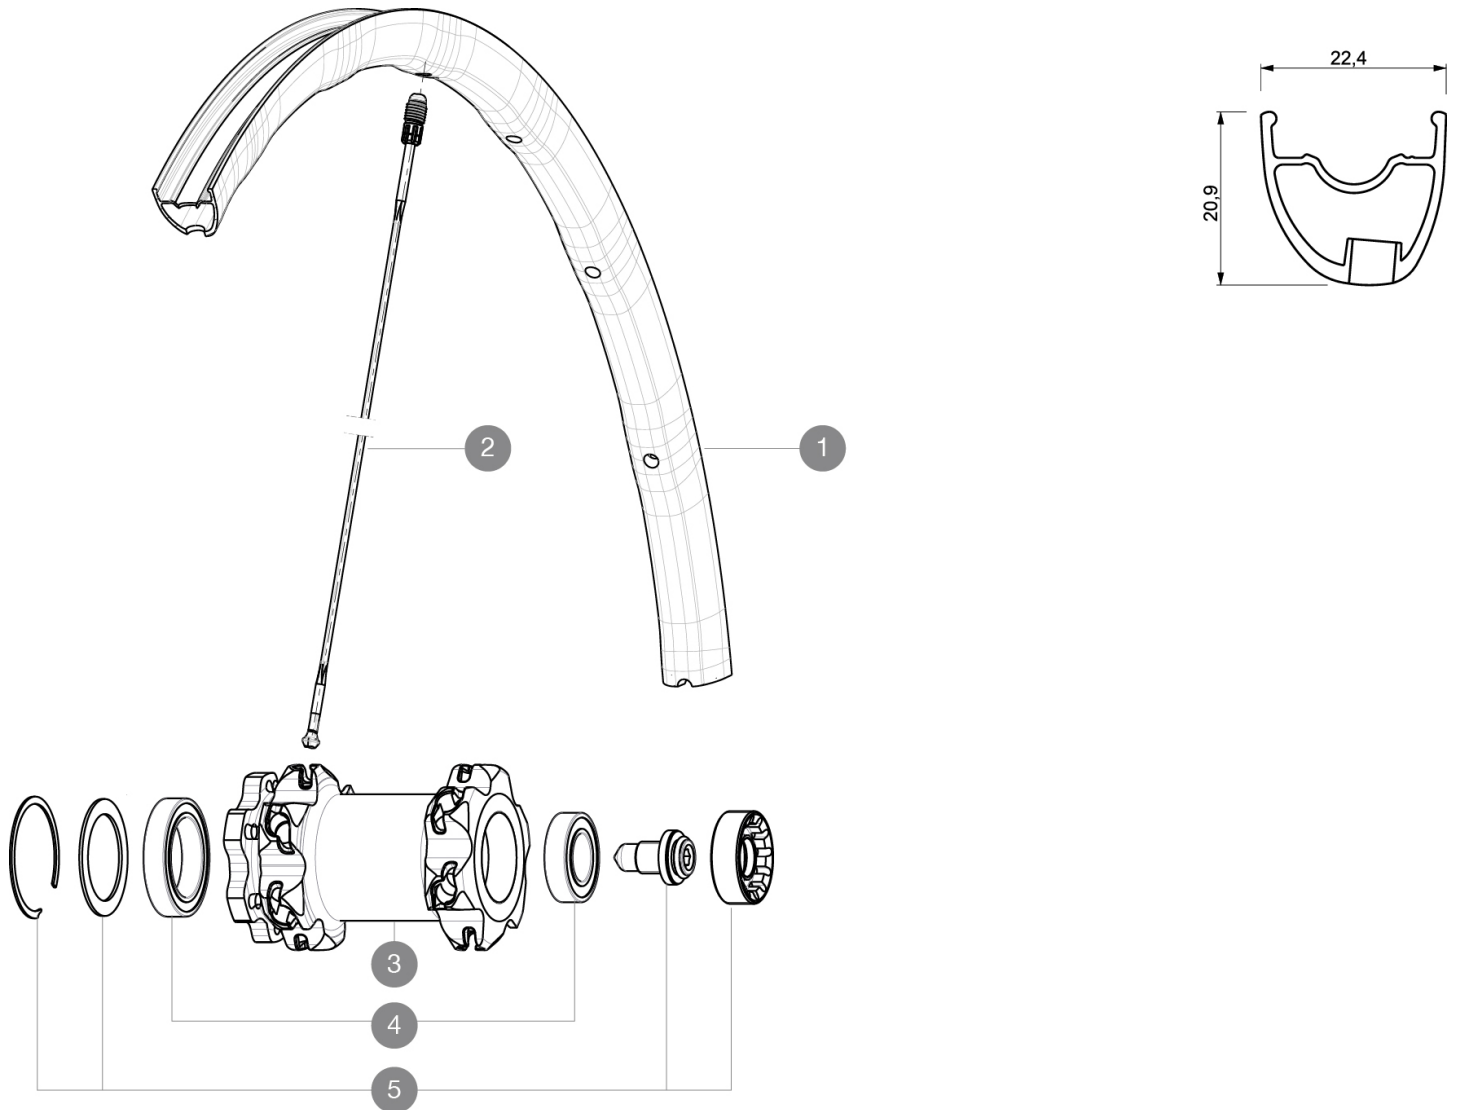

REFERENCES WHEELS

F16401 XmaxSL27.5SpkFt Black

RIMS

VALVE HOLE \bar{A} (MM): 6.5 :

1	V2310210	KIT FRONT RIM CROSSMAX SL/SL PRO BLACK 27,5"
---	----------	--

SPOKES

2	36674901	KIT 12 FT XMAX END/FT-NDS DEEMAX PRO 27,5" ALU SPK 275mm
---	----------	--

HUB SHELLS

3	N/A	HUB BODY
4	M40771	BEARING KIT FOR LEFTY 50 & 60 HUB
5	36709301	ASSEMBLY KIT FOR LEFTY SUPERMAX WHEELS

MAVIC *Crossmax SL 27.5 Supermax***Specifications****WHEEL WEIGHTS**

Wheel weight