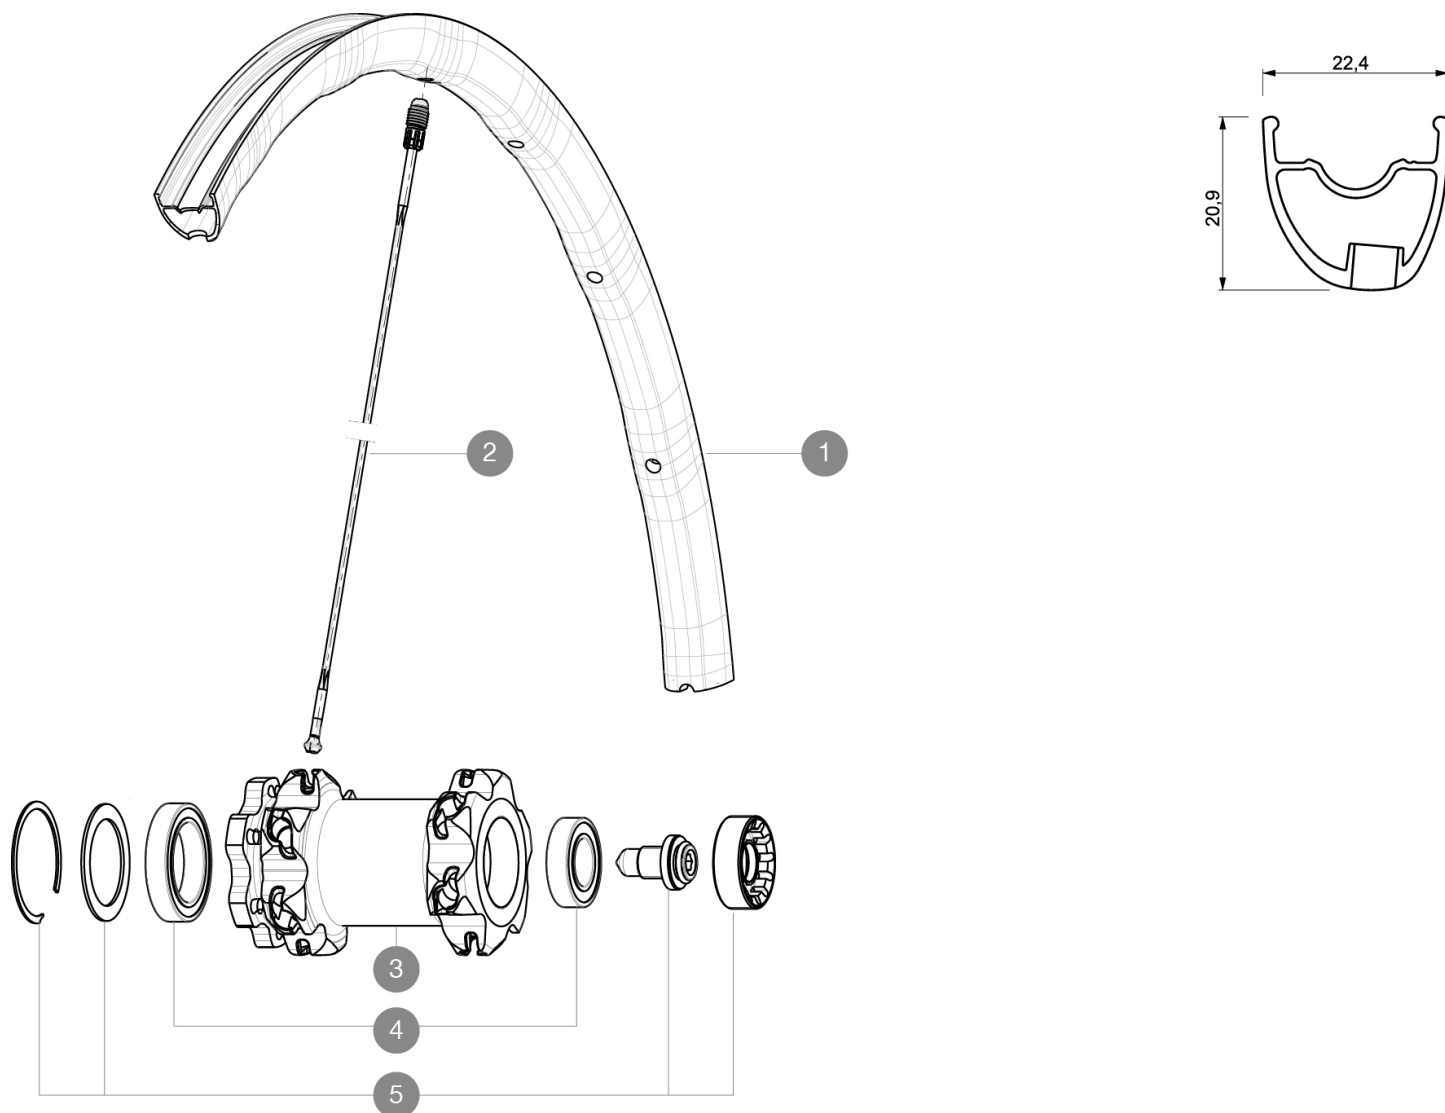

# MAVIC Crossmax SL 27.5 Supermax

1  
2015  
FRONT

## REFERENZE RUOTE

F16401 XmaxSL27.5SpxFt Black

## RIMS

DIAM. FORO VALVOLA (MM): 6,5 :

1 V2310210 KIT FRONT RIM CROSSMAX SL 2015 27,5"

## SPOKES

2 36674901 "12 SPOKES FRONT CROSSMAX SLR/ENDURO 650b/27,5" 274mm"