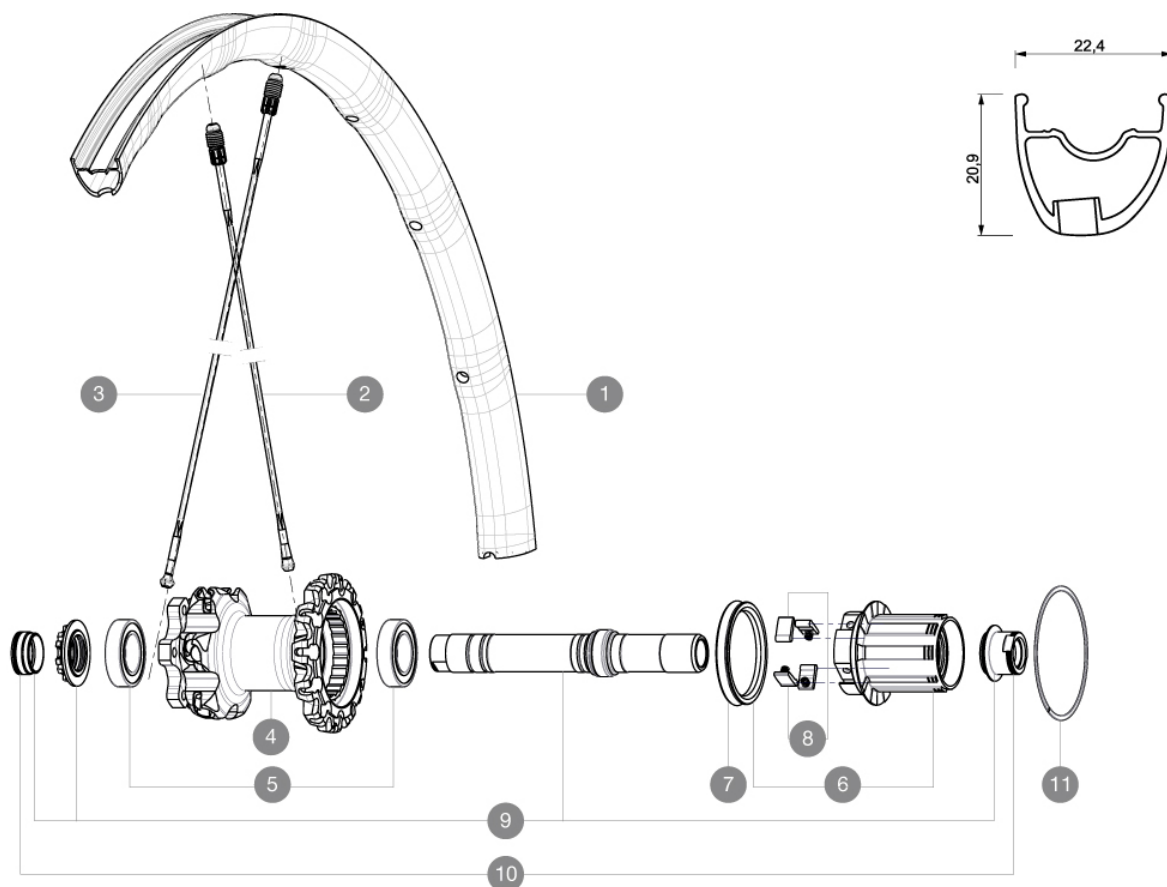

# MAVIC Crossmax SL 27.5 Supermax

1  
2015  
REAR

RĂFĂRENCES ROUES

## JANTES

Å TROU DE VALVE EN MM : 6,5

1 V2310413 JANTE ARRIERE CROSSMAX SL 2015 26"

## RAYONS

2 36675101 "10 SPOKES DRIVE SIDE CROSSMAX SLR/ENDURO 650b/27,5" 251,5m  
3 36675001 "10 SPOKES OPP DRIVE SIDE CROSSMAX SLR/ENDURO 650b/27,5" 28

## ADAPTATEURS

10 30872201 FORK REST ITS-4 135mm REAR AXLE > 2012