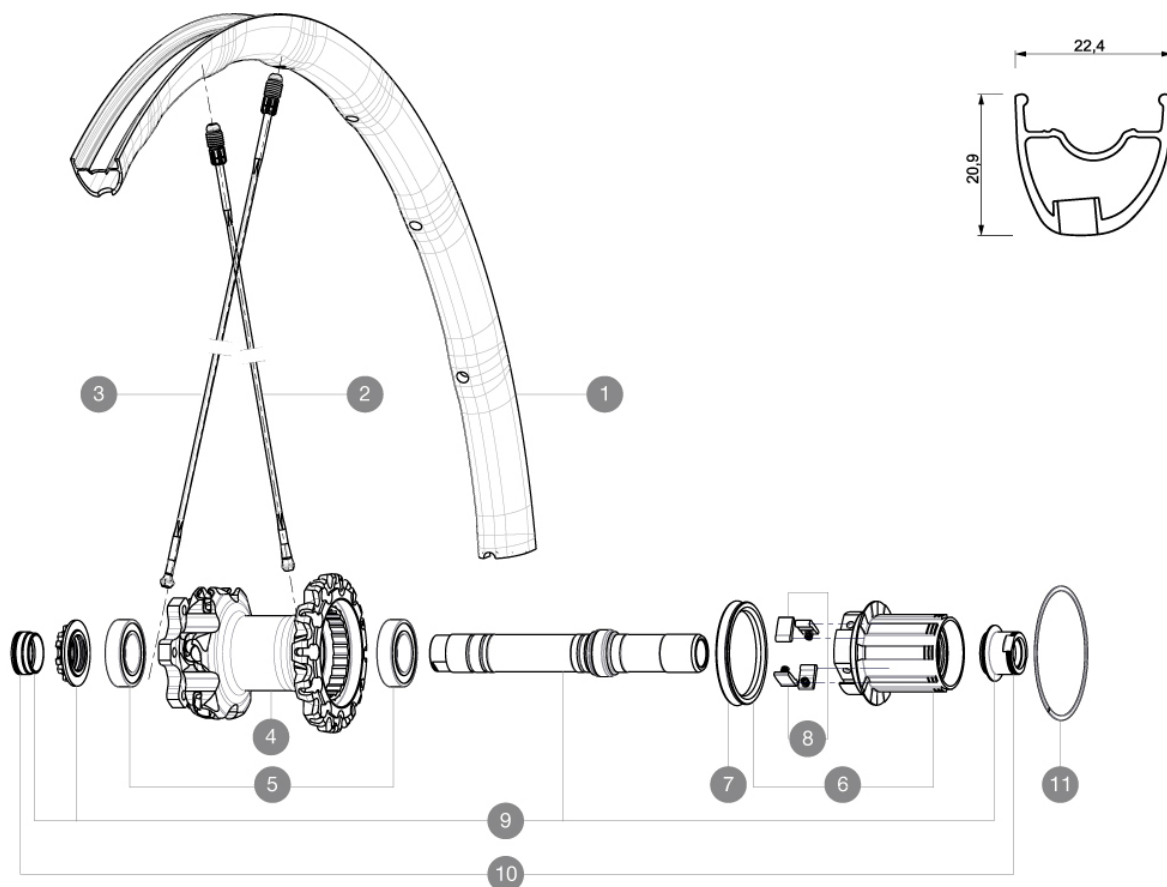

MAVIC Crossmax SL 27.5 Supermax

1
2015
REAR

RĂFĂRENCES ROUES

JANTES

Å TROU DE VALVE EN MM : 6,5

1 V2310413 JANTE ARRIERE CROSSMAX SL 2015 26"

RAYONS

2 36675101 "10 SPOKES DRIVE SIDE CROSSMAX SLR/ENDURO 650b/27,5" 251,5m
3 36675001 "10 SPOKES OPP DRIVE SIDE CROSSMAX SLR/ENDURO 650b/27,5" 28

MOYEURS

4 N/A CORPS DE MOYEU
5 M40076 HUB BEARINGS 17x30x7 6903 x 2
6 35126001 ITS-4 FREEWHEEL BODY + SEAL 2013 (WITHOUT PAWLS)
7 99610701 JOINT A LEVRE ITS4
8 99610601 KIT CLIQUETS ITS4
9 30870401 REAR AXLE KIT ITS4 135mm D6T/DCL 2012
11 30871801 ELASTIC RING 56mm diam.

ADAPTATEURS

10 30872201 FORK REST ITS-4 135mm REAR AXLE > 2012

Crossmax SL 27.5 Supermax

Spécifications

POIDS ROUES

Poids roue