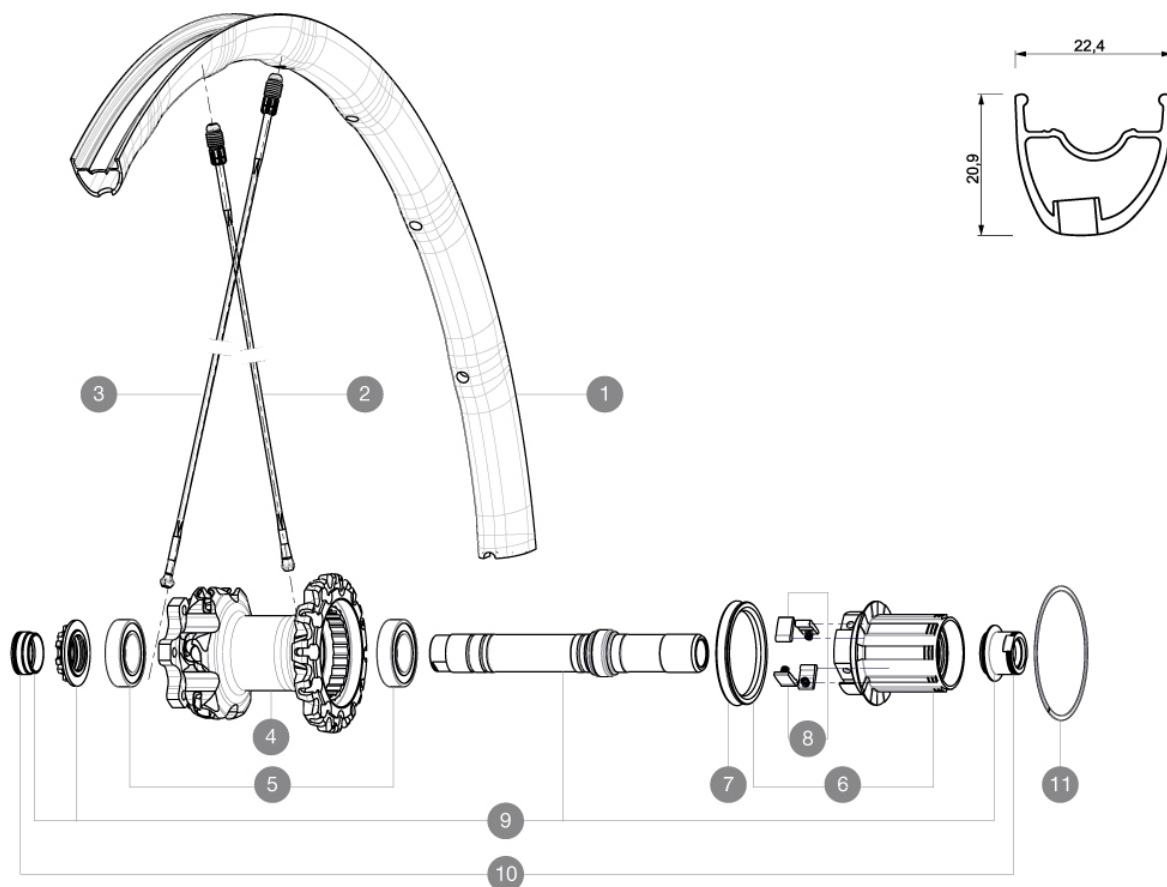

# MAVIC Crossmax SL 27.5 Supermax

1  
2015  
REAR

RĂFĂCĂRENCES ROUES

## JANTES

Å TROU DE VALVE EN MM : 6,5

1 V2310413 JANTE ARRIERE CROSSMAX SL 2015 26"

## RAYONS

2 36675101 "10 SPOKES DRIVE SIDE CROSSMAX SLR/ENDURO 650b/27,5" 251,5m  
3 36675001 "10 SPOKES OPP DRIVE SIDE CROSSMAX SLR/ENDURO 650b/27,5" 28

## ADAPTATEURS

10 30872201 FORK REST ITS-4 135mm REAR AXLE > 2012