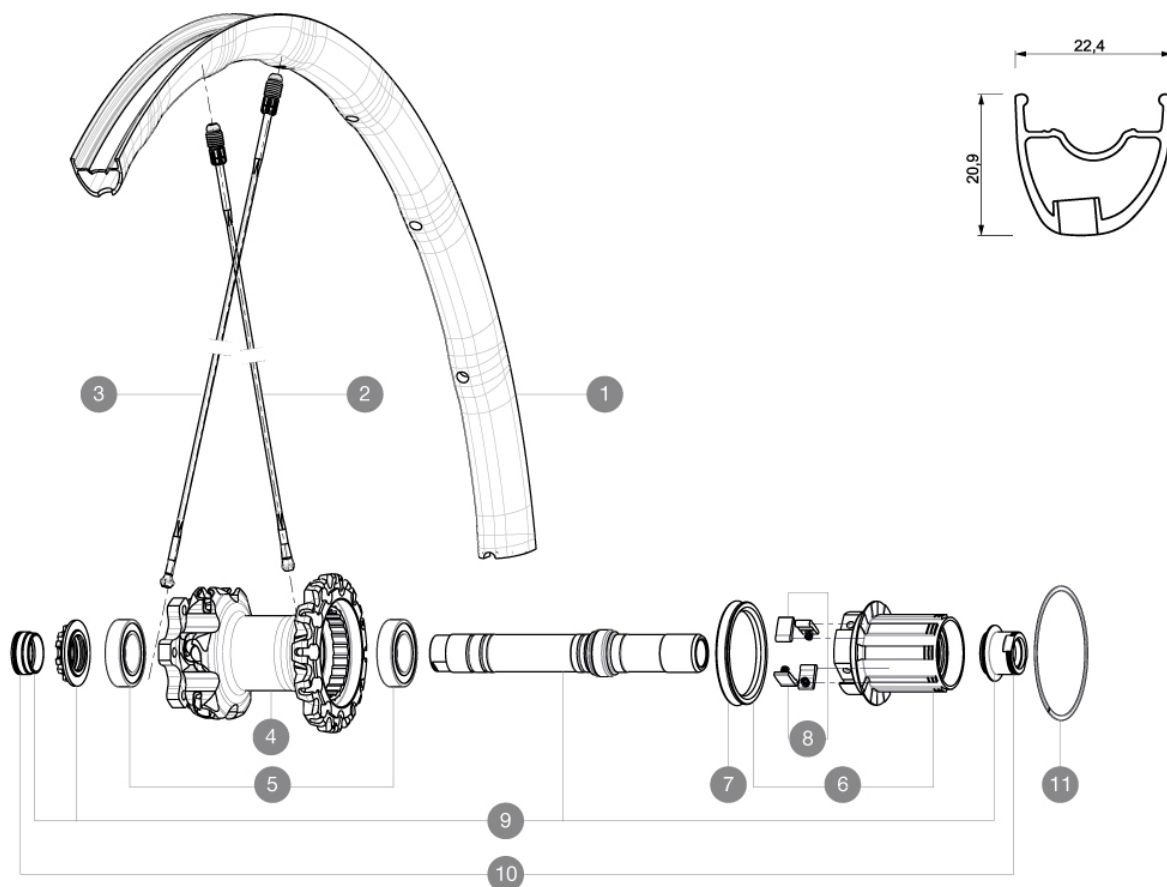

# MAVIC Crossmax SL 27.5 Supermax

1  
2015  
REAR

RĂFĂĂRENCES ROUES

## JANTES

Ă TROU DE VALVE EN MM : 6,5

1 V2310413 JANTE ARRIERE CROSSMAX SL 2015 26"

## RAYONS

2 36675101 "10 SPOKES DRIVE SIDE CROSSMAX SLR/ENDURO 650b/27,5" 251,5m  
3 36675001 "10 SPOKES OPP DRIVE SIDE CROSSMAX SLR/ENDURO 650b/27,5" 28

## ADAPTATEURS

10 30872201 FORK REST ITS-4 135mm REAR AXLE > 2012