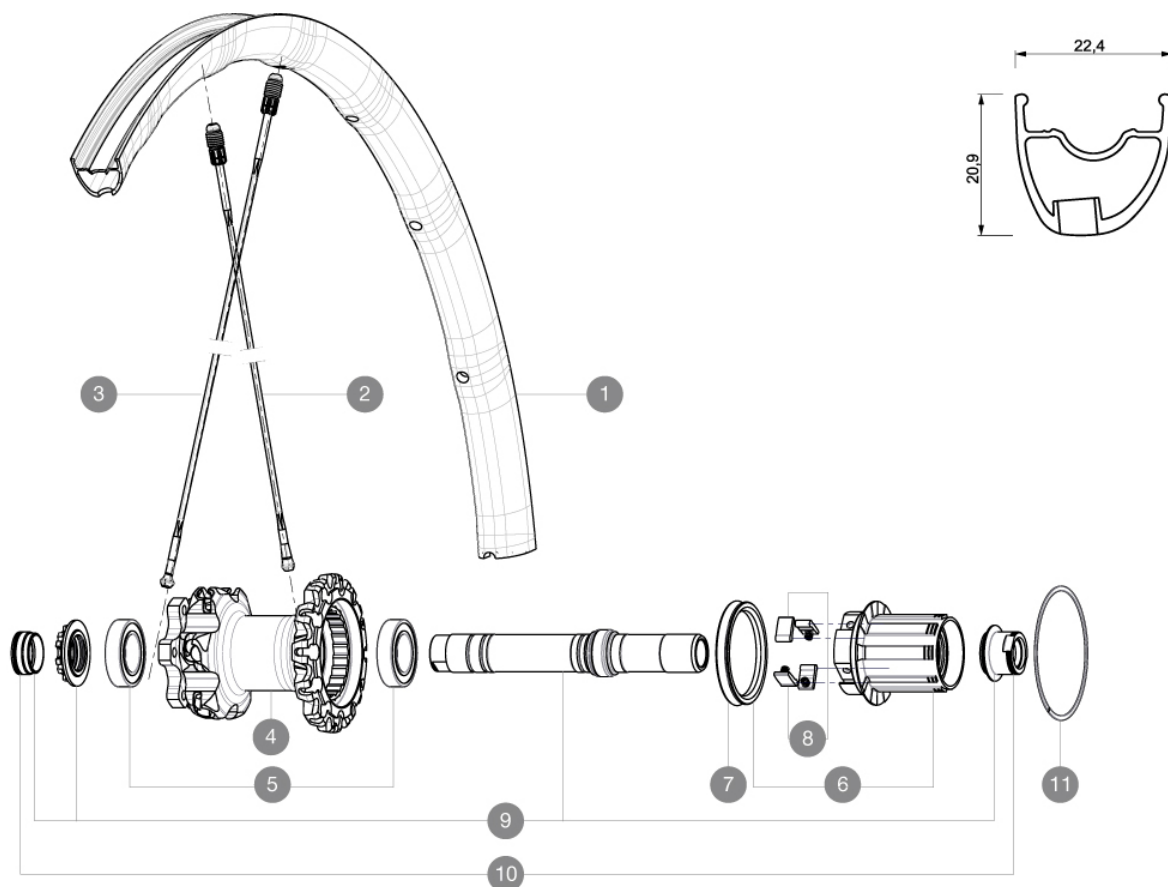

REFERENZEN RÄDER

**RIMS**

VENTILLOCH Å (MM): 6,5 :

1	V2310413	KIT REAR RIM CROSSMAX SL 2015 26"
---	----------	-----------------------------------

**SPOKES**

2	36675101	"10 SPOKES DRIVE SIDE CROSSMAX SLR/ENDURO 650b/27,5"" 251,5m
3	36675001	"10 SPOKES OPP DRIVE SIDE CROSSMAX SLR/ENDURO 650b/27,5"" 28

**HUB SHELLS**

4	N/A	NABENKÖRPER
5	M40076	HUB BEARINGS 17x30x7 6903 x 2
6	35126001	ITS-4 FREEWHEEL BODY + SEAL 2013 (WITHOUT PAWLS)
7	99610701	ITS4 SEAL
8	99610601	ITS4 PAWLS KIT
9	30870401	REAR AXLE KIT ITS4 135mm D6T/DCL 2012
11	30871801	ELASTIC RING 56mm diam.

**ADAPTERS**

10	30872201	FORK REST ITS-4 135mm REAR AXLE > 2012
----	----------	--

**MAVIC** *Crossmax SL 27.5 Supermax***Specifications****RADGEWICHTE**

Radgewicht