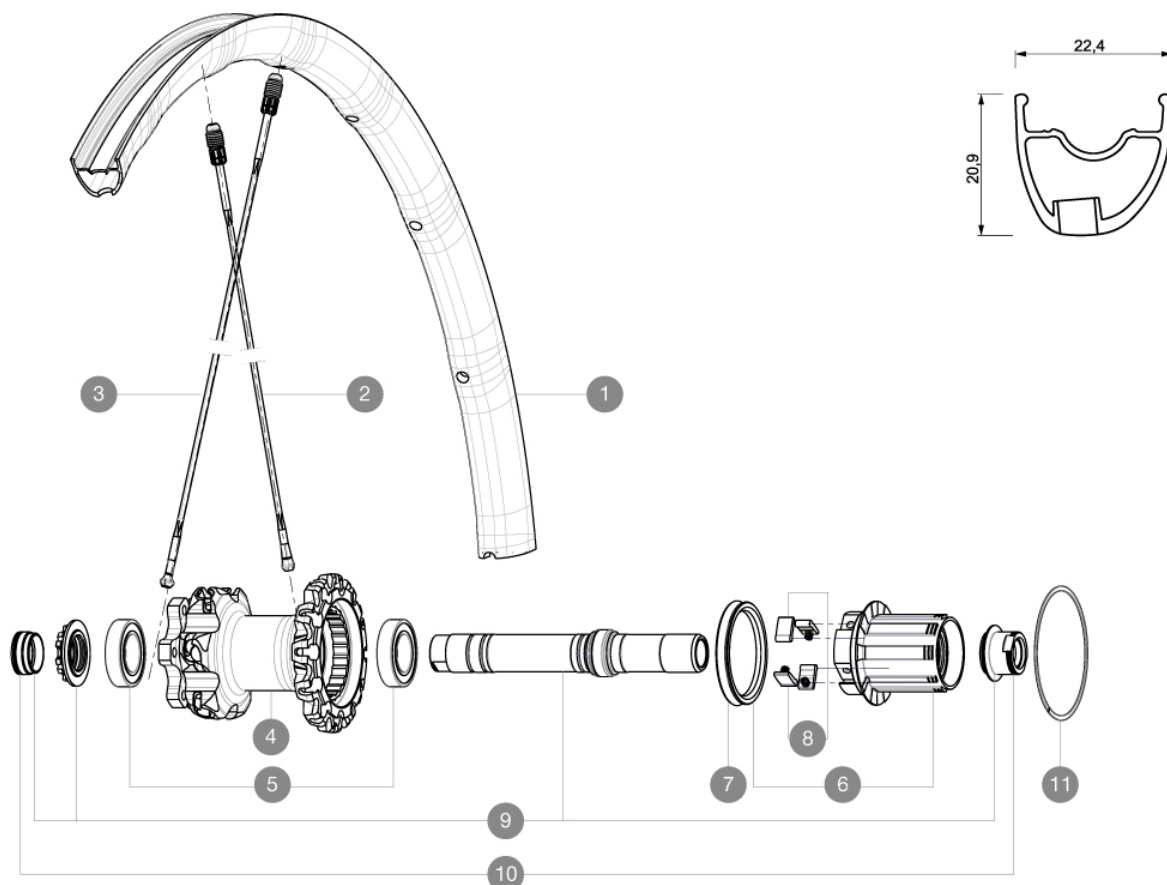

REFERENZEN RÄDER

RIMS

VENTILLOCH \bar{A} (MM): 6,5 :

1 V2310413 KIT REAR RIM CROSSMAX SL 2015 26"

SPOKES

2 36675101 "10 SPOKES DRIVE SIDE CROSSMAX SLR/ENDURO 650b/27,5" 251,5m
3 36675001 "10 SPOKES OPP DRIVE SIDE CROSSMAX SLR/ENDURO 650b/27,5" 28

HUB SHELLS

4 N/A NABENKÖRPER
5 M40076 HUB BEARINGS 17x30x7 6903 x 2
6 35126001 ITS-4 FREEWHEEL BODY + SEAL 2013 (WITHOUT PAWLS)
7 99610701 ITS4 SEAL
8 99610601 ITS4 PAWLS KIT
9 30870401 REAR AXLE KIT ITS4 135mm D6T/DCL 2012
11 30871801 ELASTIC RING 56mm diam.

ADAPTERS

10 30872201 FORK REST ITS-4 135mm REAR AXLE > 2012

Crossmax SL 27.5 Supermax

2

2015

REAR

Specifications

RADGEWICHTE

Radgewicht