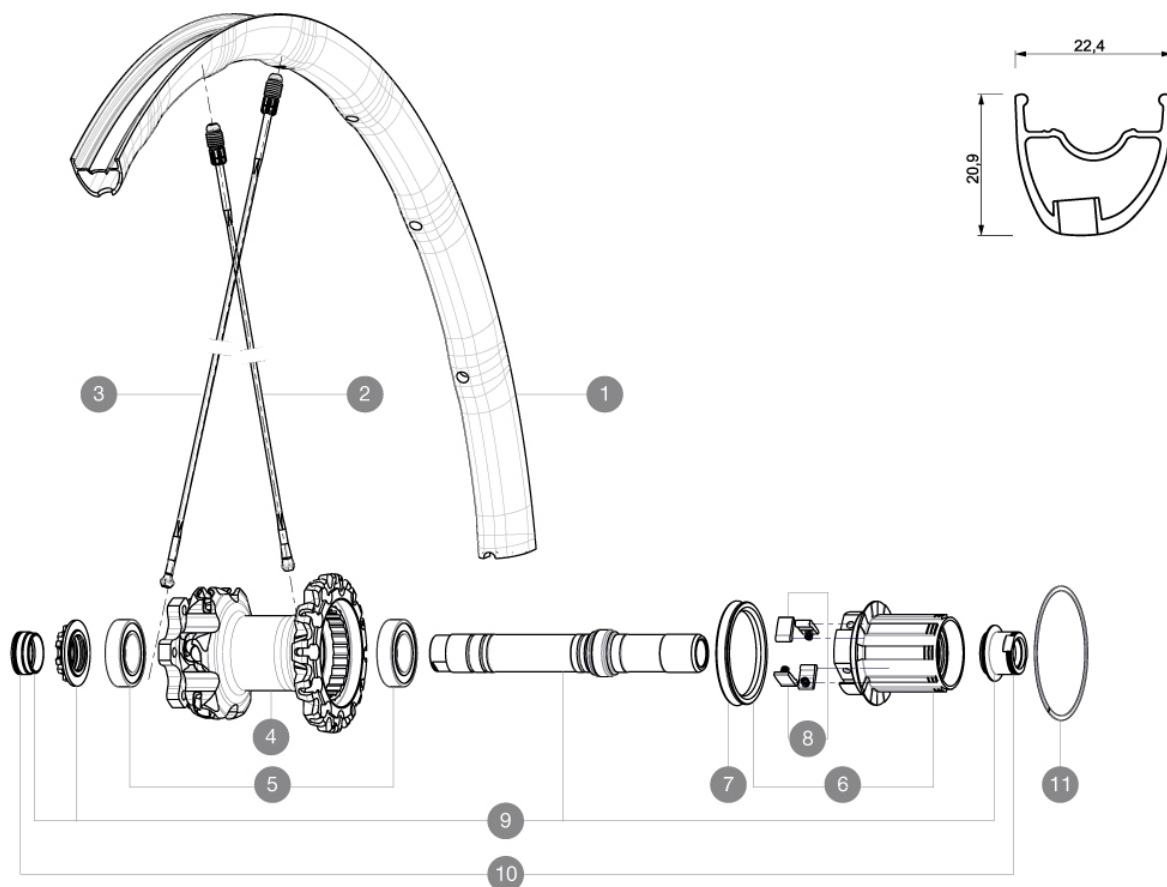

REFERENCES WHEELS

RIMS

VALVE HOLE \bar{A} (MM): 6.5 :

1 V2310413 KIT REAR RIM CROSSMAX SL/SL PRO BLACK 26"

SPOKES

2 36675101 "KIT 10 DS XMAX SLR/END/PRO/DEEMAX PRO 27,5"" SPK 251,5mm"
3 36675001 "KIT 10 NDS XMAX SLR/ENDURO 27,5"" ALU SPK 281,5mm"

HUB SHELLS

4	N/A	HUB BODY
5	M40076	HUB BEARINGS 17x30x7 6903 x 2
6	35126001	ITS-4 FREEWHEEL BODY + SEAL 2013 (NO PAWLS)
7	99610701	ITS-4 FREEWHEEL SEAL
8	99610601	PAWLS KIT FOR ITS-4 (OR TS-2)
9	30870401	REAR QRM + AXLE KIT ITS4 135mm from 2012
11	30871801	ELASTIC RING 56mm diam. ITS-4 20 SPOKES

ADAPTERS

10 30872201 FRAME SUPPORT ITS-4 135mm REAR AXLE > 2012

Crossmax SL 27.5 Supermax

2

2015
REAR

Specifications

WHEEL WEIGHTS

Wheel weight