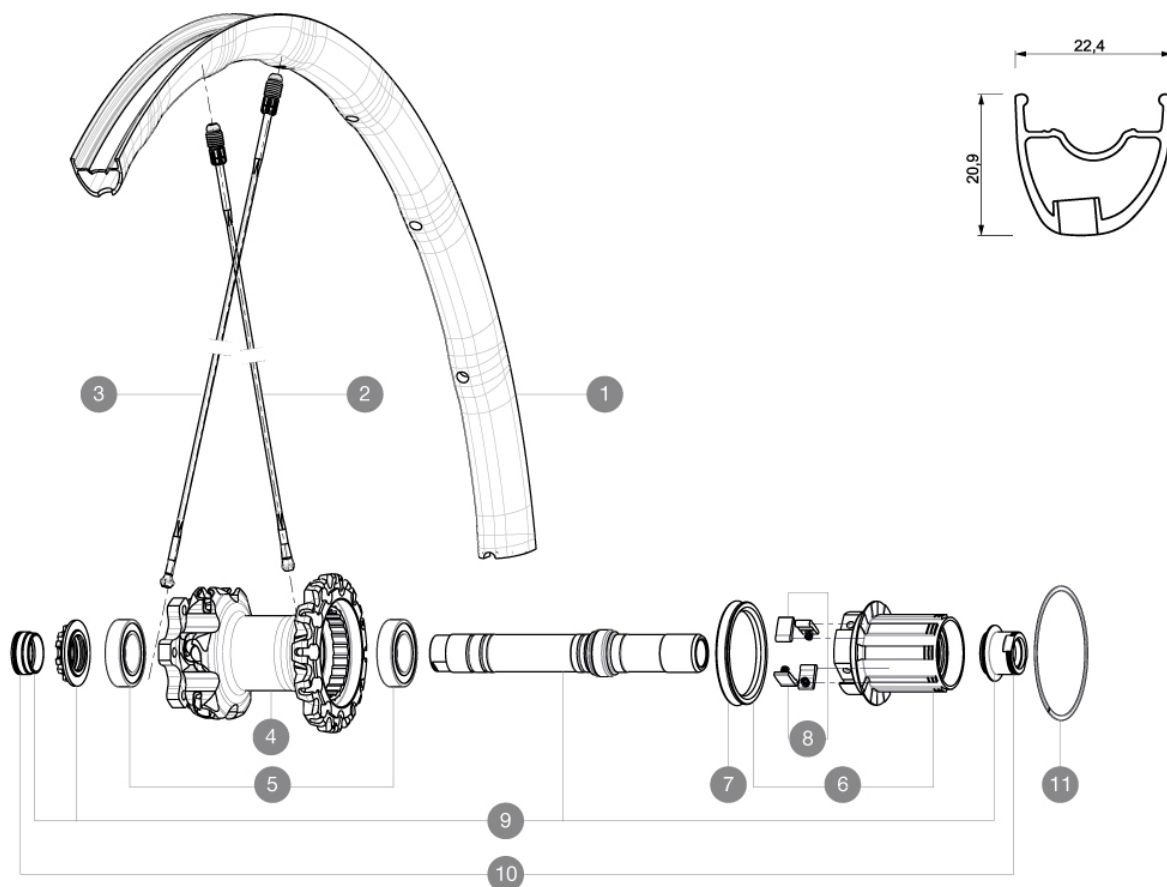

REFERENCES WHEELS

RIMS

VALVE HOLE \varnothing (MM): 6.5 :

1 V2310413 KIT REAR RIM CROSSMAX SL/SL PRO BLACK 26"

SPOKES

2 36675101 "KIT 10 DS XMAX SLR/END/PRO/DEEMAX PRO 27,5"" SPK 251,5mm"
3 36675001 "KIT 10 NDS XMAX SLR/ENDURO 27,5"" ALU SPK 281,5mm"

HUB SHELLS

4 N/A HUB BODY
5 M40076 HUB BEARINGS 17x30x7 6903 x 2
6 35126001 ITS-4 FREEWHEEL BODY + SEAL 2013 (NO PAWLS)
7 99610701 ITS-4 FREEWHEEL SEAL
8 99610601 PAWLS KIT FOR ITS-4 (OR TS-2)
9 30870401 REAR QRM + AXLE KIT ITS4 135mm from 2012
11 30871801 ELASTIC RING 56mm diam. ITS-4 20 SPOKES

ADAPTERS

10 30872201 FRAME SUPPORT ITS-4 135mm REAR AXLE > 2012

Crossmax SL 27.5 Supermax

2

2015
REAR

Specifications

WHEEL WEIGHTS

Wheel weight