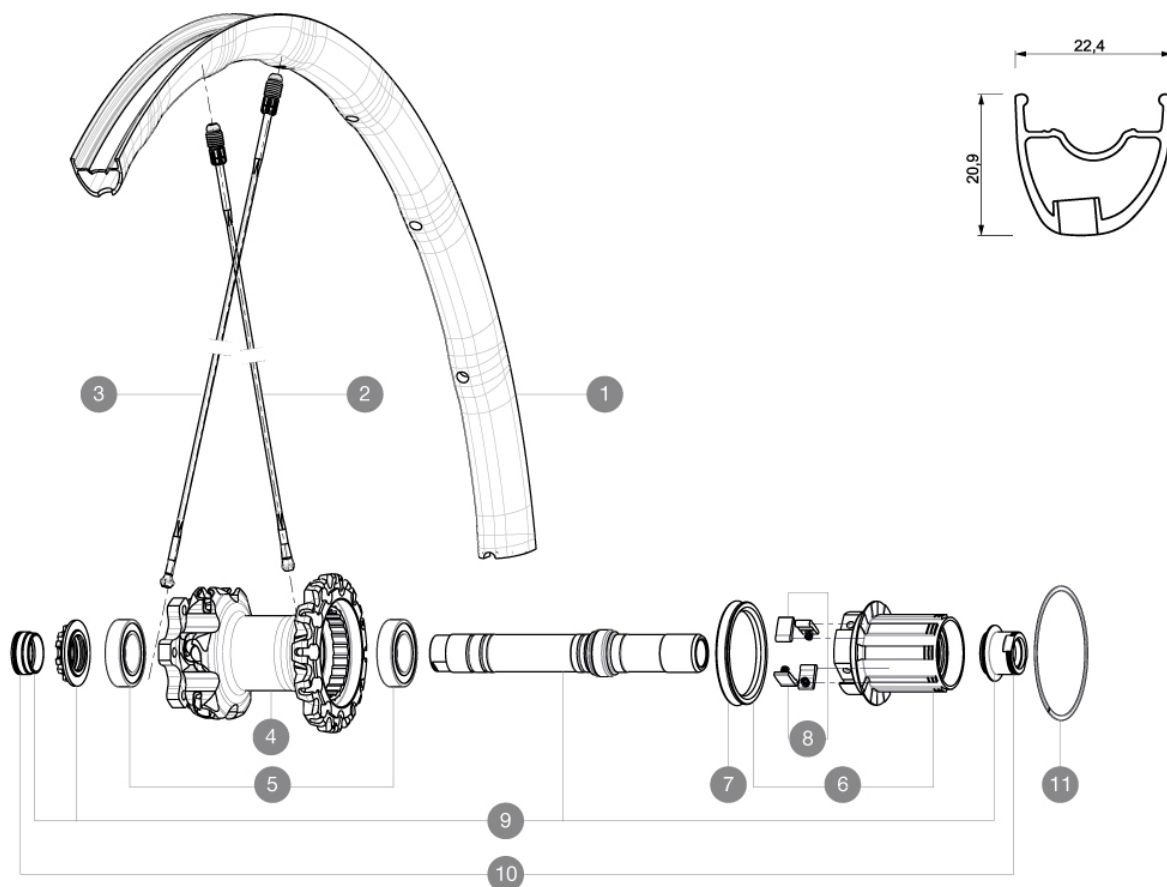

REFERENCES WHEELS

RIMS

VALVE HOLE \varnothing (MM): 6.5 :

1 V2310413 KIT REAR RIM CROSSMAX SL/SL PRO BLACK 26"

SPOKES

2 36675101 "KIT 10 DS XMAX SLR/END/PRO/DEEMAX PRO 27,5"" SPK 251,5mm"
3 36675001 "KIT 10 NDS XMAX SLR/ENDURO 27,5"" ALU SPK 281,5mm"

HUB SHELLS

4 N/A HUB BODY
5 M40076 HUB BEARINGS 17x30x7 6903 x 2
6 35126001 ITS-4 FREEWHEEL BODY + SEAL 2013 (NO PAWLS)
7 99610701 ITS-4 FREEWHEEL SEAL
8 99610601 PAWLS KIT FOR ITS-4 (OR TS-2)
9 30870401 REAR QRM + AXLE KIT ITS4 135mm from 2012
11 30871801 ELASTIC RING 56mm diam. ITS-4 20 SPOKES

ADAPTERS

10 30872201 FRAME SUPPORT ITS-4 135mm REAR AXLE > 2012

Crossmax SL 27.5 Supermax

2

2015

REAR

Specifications

WHEEL WEIGHTS

Wheel weight