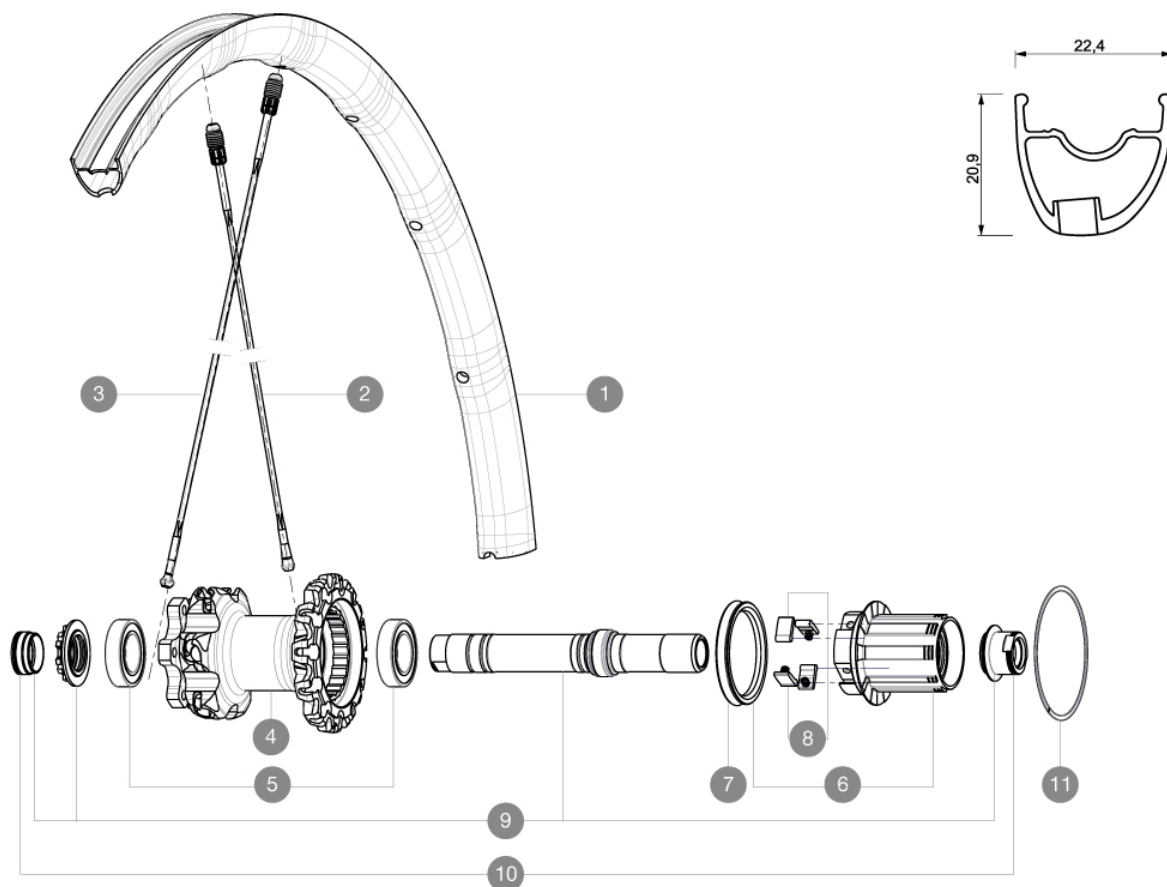

REFERENCES WHEELS

RIMS

VALVE HOLE \bar{A} (MM): 6.5 :

1 V2310413 KIT REAR RIM CROSSMAX SL/SL PRO BLACK 26"

SPOKES

2 36675101 "KIT 10 DS XMAX SLR/END/PRO/DEEMAX PRO 27,5"" SPK 251,5mm"
3 36675001 "KIT 10 NDS XMAX SLR/ENDURO 27,5"" ALU SPK 281,5mm"

HUB SHELLS

4 N/A HUB BODY
5 M40076 HUB BEARINGS 17x30x7 6903 x 2
6 35126001 ITS-4 FREEWHEEL BODY + SEAL 2013 (NO PAWLS)
7 99610701 ITS-4 FREEWHEEL SEAL
8 99610601 PAWLS KIT FOR ITS-4 (OR TS-2)
9 30870401 REAR QRM + AXLE KIT ITS4 135mm from 2012
11 30871801 ELASTIC RING 56mm diam. ITS-4 20 SPOKES

ADAPTERS

10 30872201 FRAME SUPPORT ITS-4 135mm REAR AXLE > 2012

Crossmax SL 27.5 Supermax

2

2015
REAR

Specifications

WHEEL WEIGHTS

Wheel weight