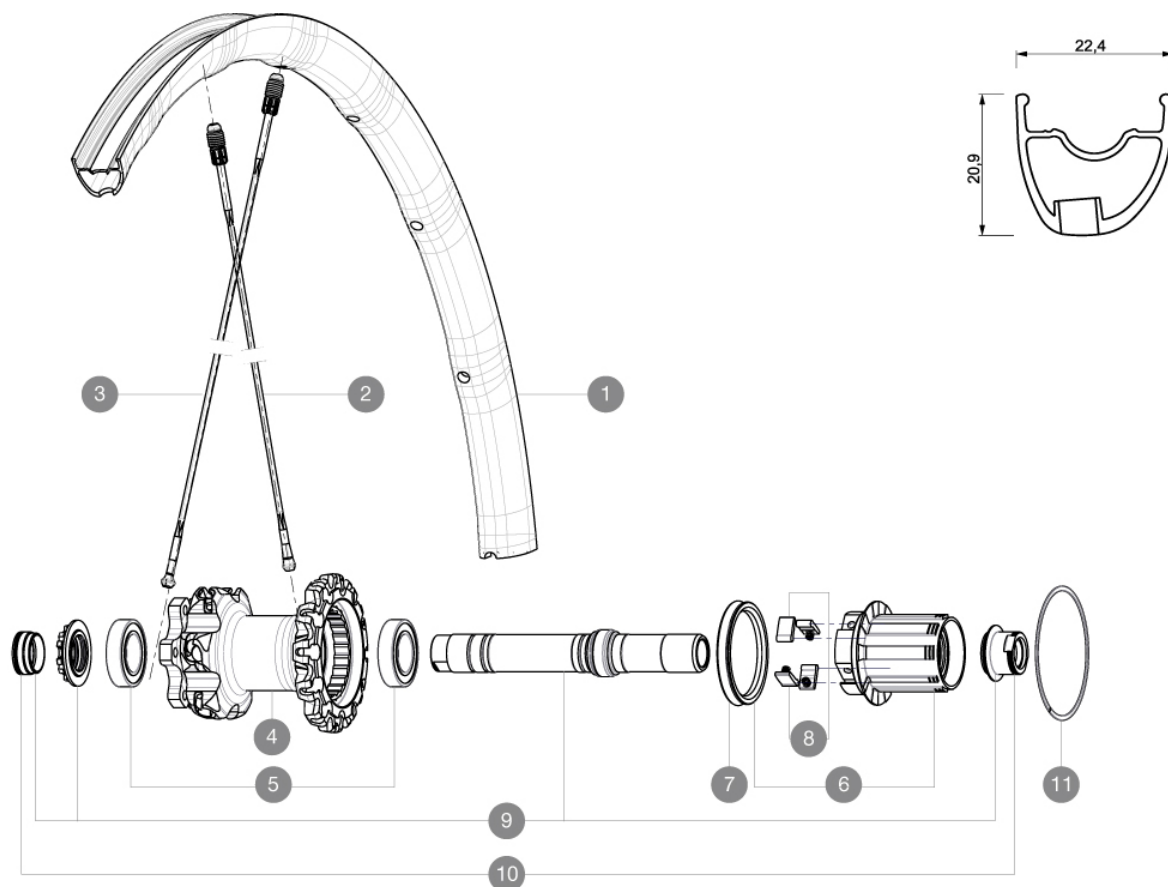

REFERENCES WHEELS

RIMS

VALVE HOLE \bar{A} (MM): 6.5 :

1 V2310413 KIT REAR RIM CROSSMAX SL/SL PRO BLACK 26"

SPOKES

2 36675101 "KIT 10 DS XMAX SLR/END/PRO/DEEMAX PRO 27,5"" SPK 251,5mm"
3 36675001 "KIT 10 NDS XMAX SLR/ENDURO 27,5"" ALU SPK 281,5mm"

HUB SHELLS

4	N/A	HUB BODY
5	M40076	HUB BEARINGS 17x30x7 6903 x 2
6	35126001	ITS-4 FREEWHEEL BODY + SEAL 2013 (NO PAWLS)
7	99610701	ITS-4 FREEWHEEL SEAL
8	99610601	PAWLS KIT FOR ITS-4 (OR TS-2)
9	30870401	REAR QRM + AXLE KIT ITS4 135mm from 2012
11	30871801	ELASTIC RING 56mm diam. ITS-4 20 SPOKES

ADAPTERS

10 30872201 FRAME SUPPORT ITS-4 135mm REAR AXLE > 2012

Crossmax SL 27.5 Supermax

2

2015
REAR

Specifications

WHEEL WEIGHTS

Wheel weight