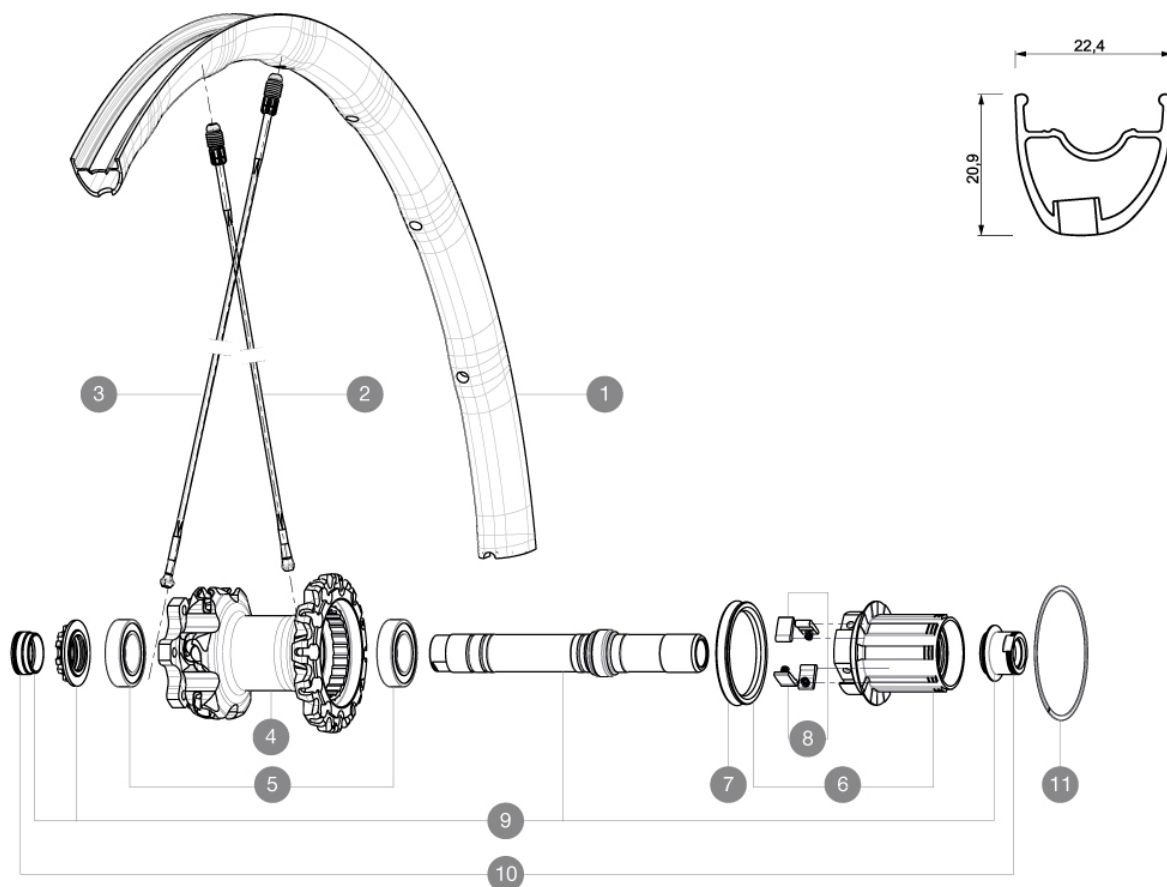

REFERENCES WHEELS

RIMS

VALVE HOLE \varnothing (MM): 6.5 :

1 V2310413 KIT REAR RIM CROSSMAX SL/SL PRO BLACK 26"

SPOKES

2 36675101 "KIT 10 DS XMAX SLR/END/PRO/DEEMAX PRO 27,5"" SPK 251,5mm"
3 36675001 "KIT 10 NDS XMAX SLR/ENDURO 27,5"" ALU SPK 281,5mm"

HUB SHELLS

4 N/A HUB BODY
5 M40076 HUB BEARINGS 17x30x7 6903 x 2
6 35126001 ITS-4 FREEWHEEL BODY + SEAL 2013 (NO PAWLS)
7 99610701 ITS-4 FREEWHEEL SEAL
8 99610601 PAWLS KIT FOR ITS-4 (OR TS-2)
9 30870401 REAR QRM + AXLE KIT ITS4 135mm from 2012
11 30871801 ELASTIC RING 56mm diam. ITS-4 20 SPOKES

ADAPTERS

10 30872201 FRAME SUPPORT ITS-4 135mm REAR AXLE > 2012

MAVIC *Crossmax SL 27.5 Supermax***Specifications****WHEEL WEIGHTS**

Wheel weight