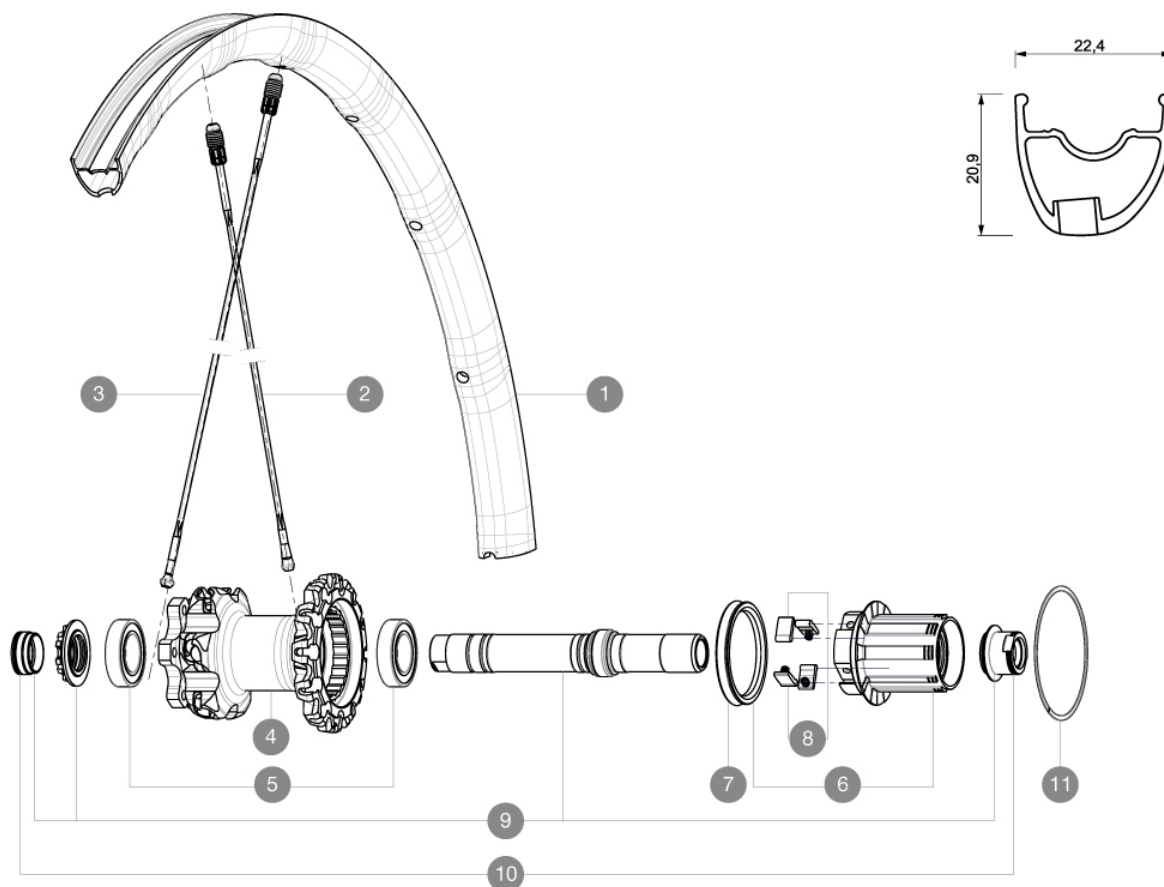

REFERENCES WHEELS

RIMS

VALVE HOLE \varnothing (MM): 6.5 :

1	V2310413	KIT REAR RIM CROSSMAX SL/SL PRO BLACK 26"
---	----------	---

SPOKES

2	36675101	"KIT 10 DS XMAX SLR/END/PRO/DEEMAX PRO 27,5"" SPK 251,5mm"
3	36675001	"KIT 10 NDS XMAX SLR/ENDURO 27,5"" ALU SPK 281,5mm"

HUB SHELLS

4	N/A	HUB BODY
5	M40076	HUB BEARINGS 17x30x7 6903 x 2
6	35126001	ITS-4 FREEWHEEL BODY + SEAL 2013 (NO PAWLS)
7	99610701	ITS-4 FREEWHEEL SEAL
8	99610601	PAWLS KIT FOR ITS-4 (OR TS-2)
9	30870401	REAR QRM + AXLE KIT ITS4 135mm from 2012
11	30871801	ELASTIC RING 56mm diam. ITS-4 20 SPOKES

ADAPTERS

10	30872201	FRAME SUPPORT ITS-4 135mm REAR AXLE > 2012
----	----------	--

Crossmax SL 27.5 Supermax

2

2015
REAR

Specifications

WHEEL WEIGHTS

Wheel weight