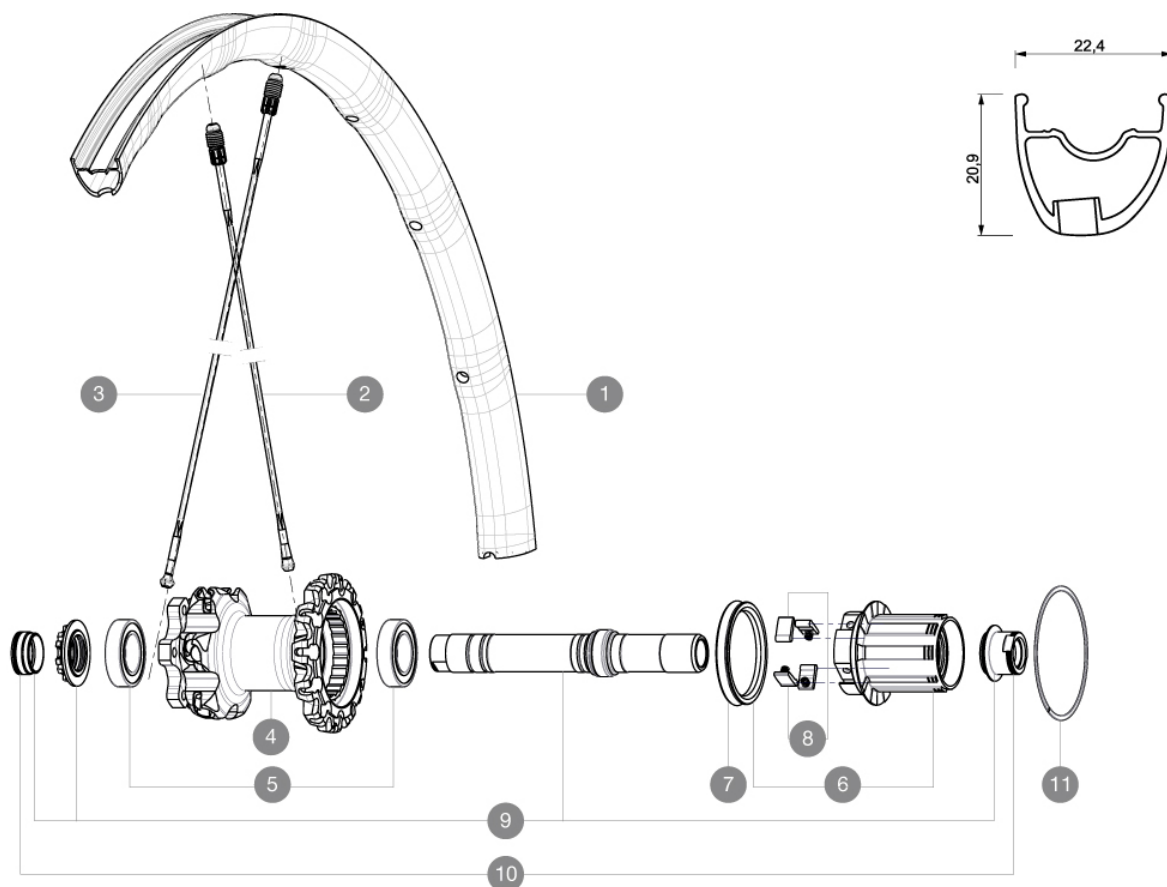

RUEDAS REFERENCIAS

RIMS

ÁNGULO DE ORIFICIO PARA VÁLVULA (MM): 6,5 :

1 V2310413 KIT REAR RIM CROSSMAX SL 2015 26"

SPOKES

2 36675101 "10 SPOKES DRIVE SIDE CROSSMAX SLR/ENDURO 650b/27,5" 251,5m
3 36675001 "10 SPOKES OPP DRIVE SIDE CROSSMAX SLR/ENDURO 650b/27,5" 28

HUB SHELLS

4 N/A CUERPO DE BUJE
5 M40076 HUB BEARINGS 17x30x7 6903 x 2
6 35126001 ITS-4 FREEWHEEL BODY + SEAL 2013 (WITHOUT PAWLS)
7 99610701 ITS4 SEAL
8 99610601 ITS4 PAWLS KIT
9 30870401 REAR AXLE KIT ITS4 135mm D6T/DCL 2012
11 30871801 ELASTIC RING 56mm diam.

ADAPTERS

10 30872201 FORK REST ITS-4 135mm REAR AXLE > 2012

Crossmax SL 27.5 Supermax

Specifications

PESOS DE RUEDAS

Peso de la rueda