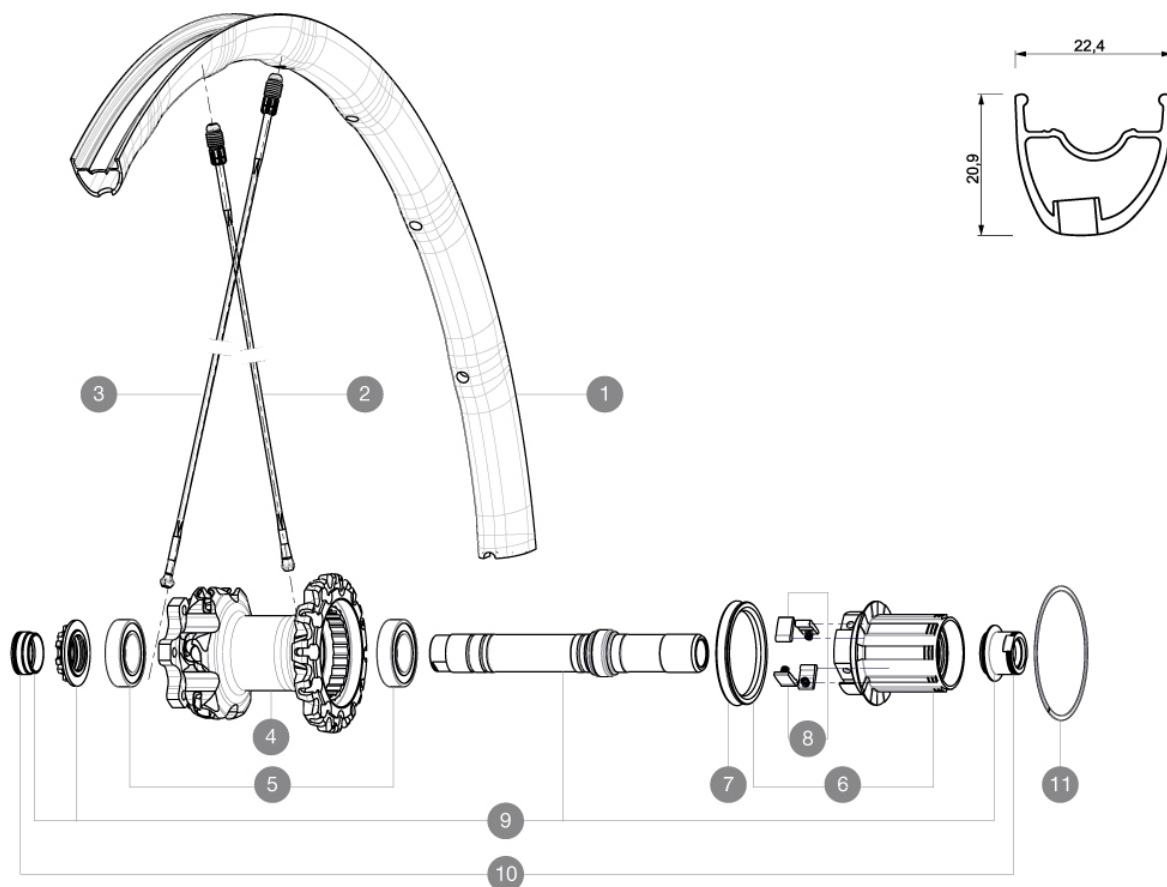

REFERENZE RUOTE

RIMS

DIAM. FORO VALVOLA (MM): 6,5 :

1	V2310413	KIT REAR RIM CROSSMAX SL 2015 26"
---	----------	-----------------------------------

SPOKES

2	36675101	"10 SPOKES DRIVE SIDE CROSSMAX SLR/ENDURO 650b/27,5" 251,5m
3	36675001	"10 SPOKES OPP DRIVE SIDE CROSSMAX SLR/ENDURO 650b/27,5" 28

HUB SHELLS

4	N/A	CORPO MOZZO
5	M40076	HUB BEARINGS 17x30x7 6903 x 2
6	35126001	ITS-4 FREEWHEEL BODY + SEAL 2013 (WITHOUT PAWLS)
7	99610701	ITS4 SEAL
8	99610601	ITS4 PAWLS KIT
9	30870401	REAR AXLE KIT ITS4 135mm D6T/DCL 2012
11	30871801	ELASTIC RING 56mm diam.

ADAPTERS

10	30872201	FORK REST ITS-4 135mm REAR AXLE > 2012
----	----------	--

Crossmax SL 27.5 Supermax

Specifications

PESI RUOTE

Peso della ruota