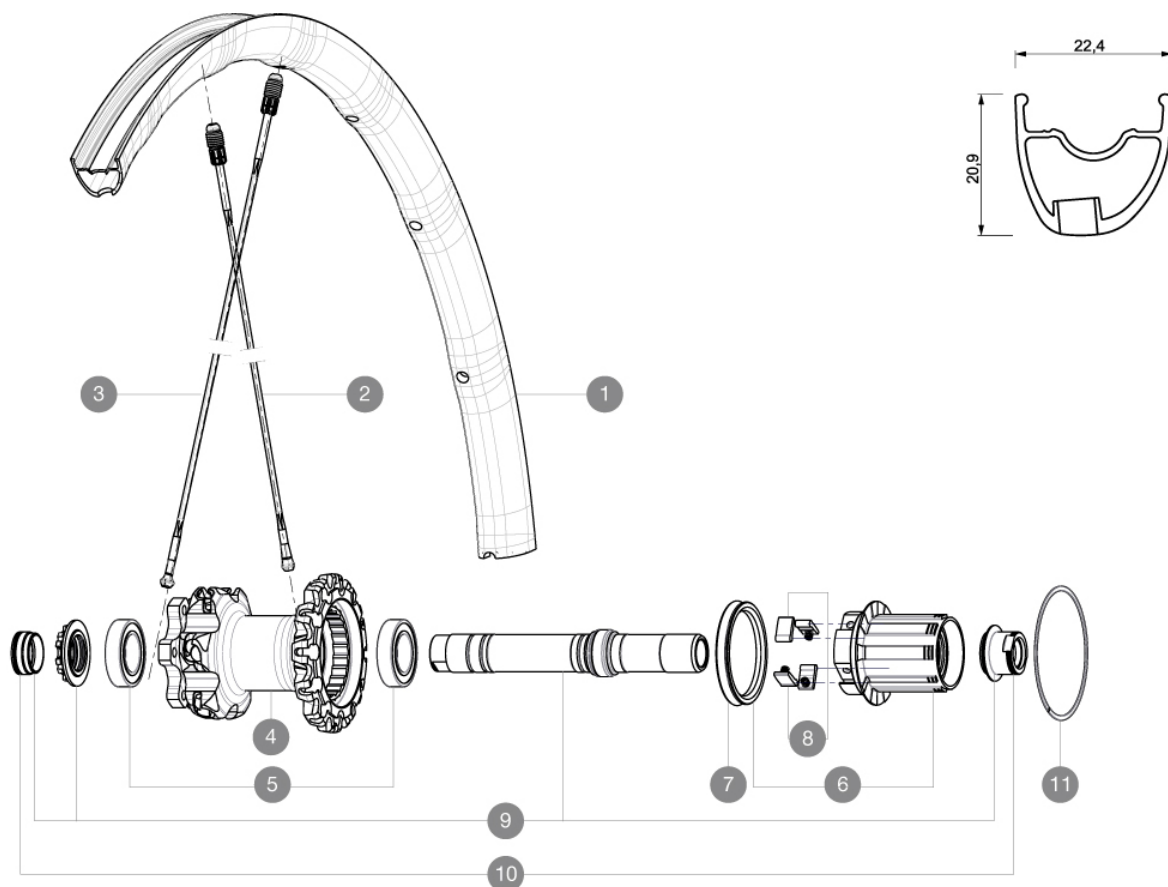

REFERENZE RUOTE

RIMS

DIAM. FORO VALVOLA (MM): 6,5 :

1	V2310413	KIT REAR RIM CROSSMAX SL 2015 26"
---	----------	-----------------------------------

SPOKES

2	36675101	"10 SPOKES DRIVE SIDE CROSSMAX SLR/ENDURO 650b/27,5" 251,5m
3	36675001	"10 SPOKES OPP DRIVE SIDE CROSSMAX SLR/ENDURO 650b/27,5" 28

HUB SHELLS

4	N/A	CORPO MOZZO
5	M40076	HUB BEARINGS 17x30x7 6903 x 2
6	35126001	ITS-4 FREEWHEEL BODY + SEAL 2013 (WITHOUT PAWLS)
7	99610701	ITS4 SEAL
8	99610601	ITS4 PAWLS KIT
9	30870401	REAR AXLE KIT ITS4 135mm D6T/DCL 2012
11	30871801	ELASTIC RING 56mm diam.

ADAPTERS

10	30872201	FORK REST ITS-4 135mm REAR AXLE > 2012
----	----------	--

Crossmax SL 27.5 Supermax

2

2015

REAR

Specifications

PESI RUOTE

Peso della ruota