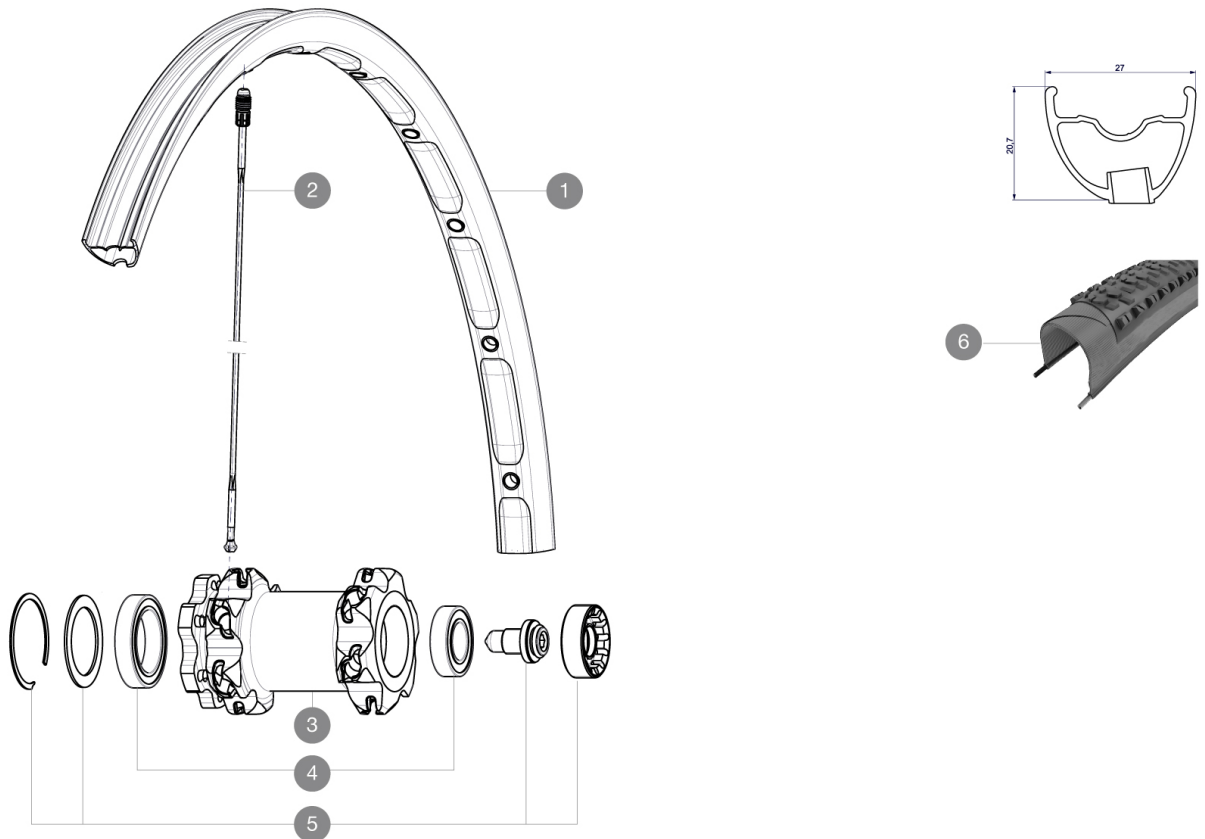

**REFERENZEN RÄDER**

F16901 CrossmaxXL27.5SpxFWTS

**RIMS**

&NBSP;:

1	V2310810	KIT FRONT RIM CROSSMAX XL 2015 27,5"
---	----------	--------------------------------------

**SPOKES**

2	36674901	"12 SPOKES FRONT CROSSMAX SLR/ENDURO 650b/27,5" 274mm"
---	----------	--

**HUB SHELLS**

3	N/A	NABENKÖRPER
4	M40771	BEARING KIT FOR LEFTY HUB
5	36709301	ASSEMBLY KIT CROSSROC SUPERMAX

# ***Crossmax XL 27.5 Supermax***

### **RADGEWICHTE**

Radgewicht