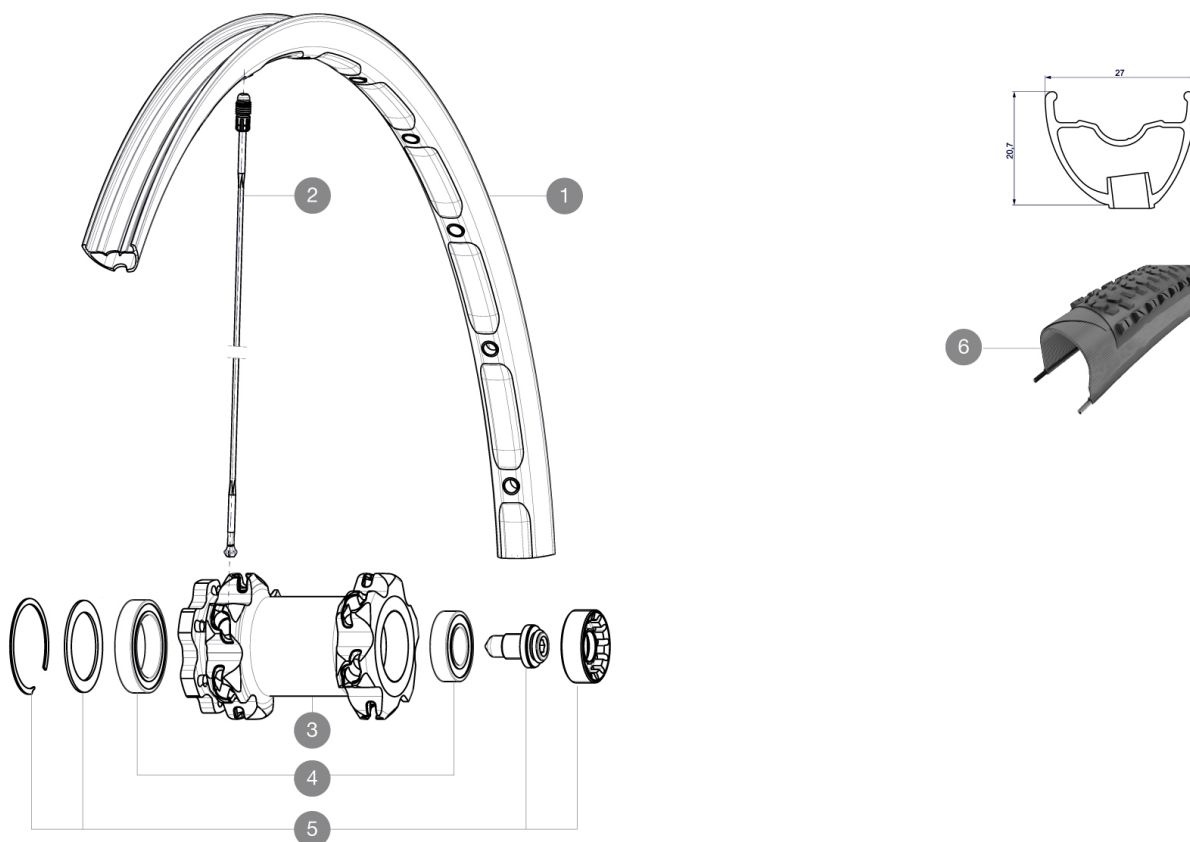

REFERENZEN RÄDER

F16901 CrossmaxXL27.5SpxFWTS

RIMS

&NBSP;:

1	V2310810	KIT FRONT RIM CROSSMAX XL 2015 27,5"
---	----------	--------------------------------------

SPOKES

2	36674901	"12 SPOKES FRONT CROSSMAX SLR/ENDURO 650b/27,5" 274mm"
---	----------	--

HUB SHELLS

3	N/A	NABENKÖRPER
4	M40771	BEARING KIT FOR LEFTY HUB
5	36709301	ASSEMBLY KIT CROSSROC SUPERMAX

MAVIC *Crossmax XL 27.5 Supermax***Specifications****RADGEWICHTE**

Radgewicht