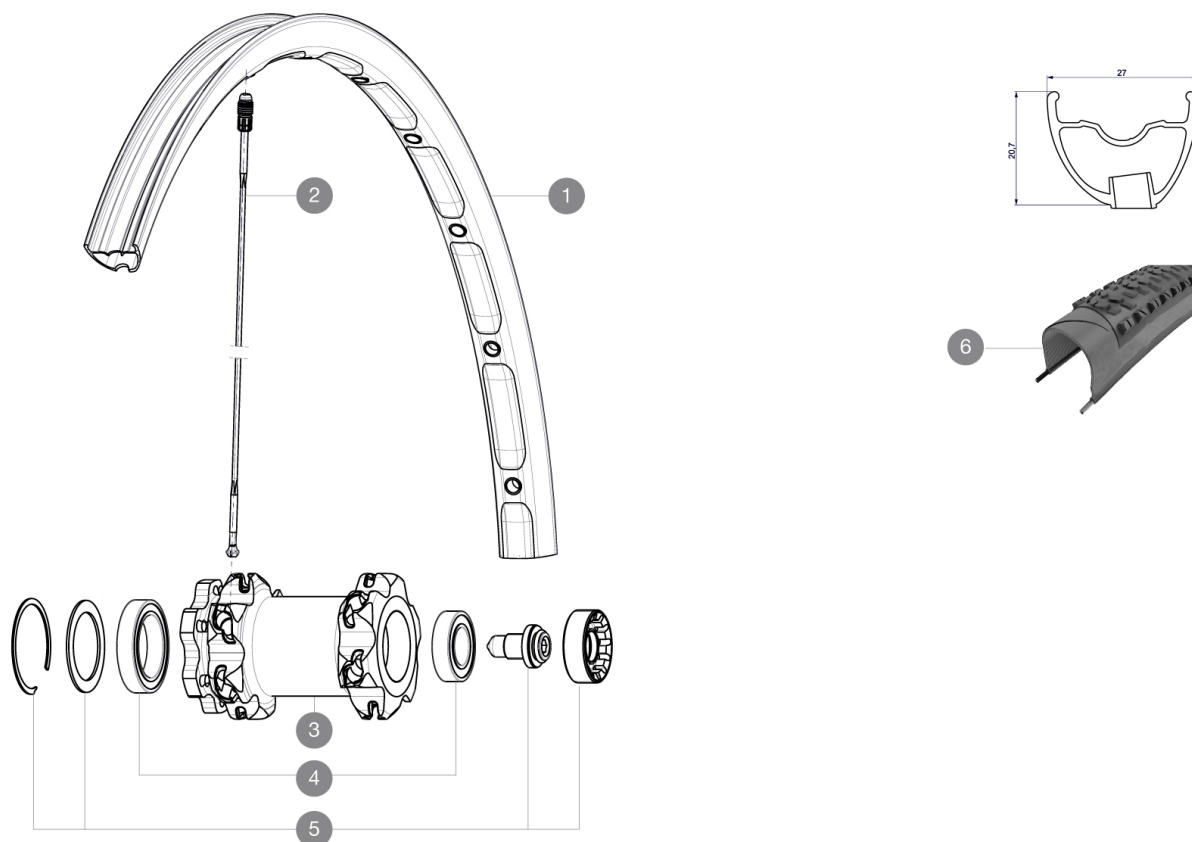

REFERENZEN RÄDER

F16901 CrossmaxXL27.5SpxFWTS

RIMS

&NBSP;:

1	V2310810	KIT FRONT RIM CROSSMAX XL 2015 27,5"
---	----------	--------------------------------------

SPOKES

2	36674901	"12 SPOKES FRONT CROSSMAX SLR/ENDURO 650b/27,5" 274mm"
---	----------	--

HUB SHELLS

3	N/A	NABENKÖRPER
4	M40771	BEARING KIT FOR LEFTY HUB
5	36709301	ASSEMBLY KIT CROSSROC SUPERMAX

MAVIC *Crossmax XL 27.5 Supermax***Specifications****RADGEWICHTE**

Radgewicht