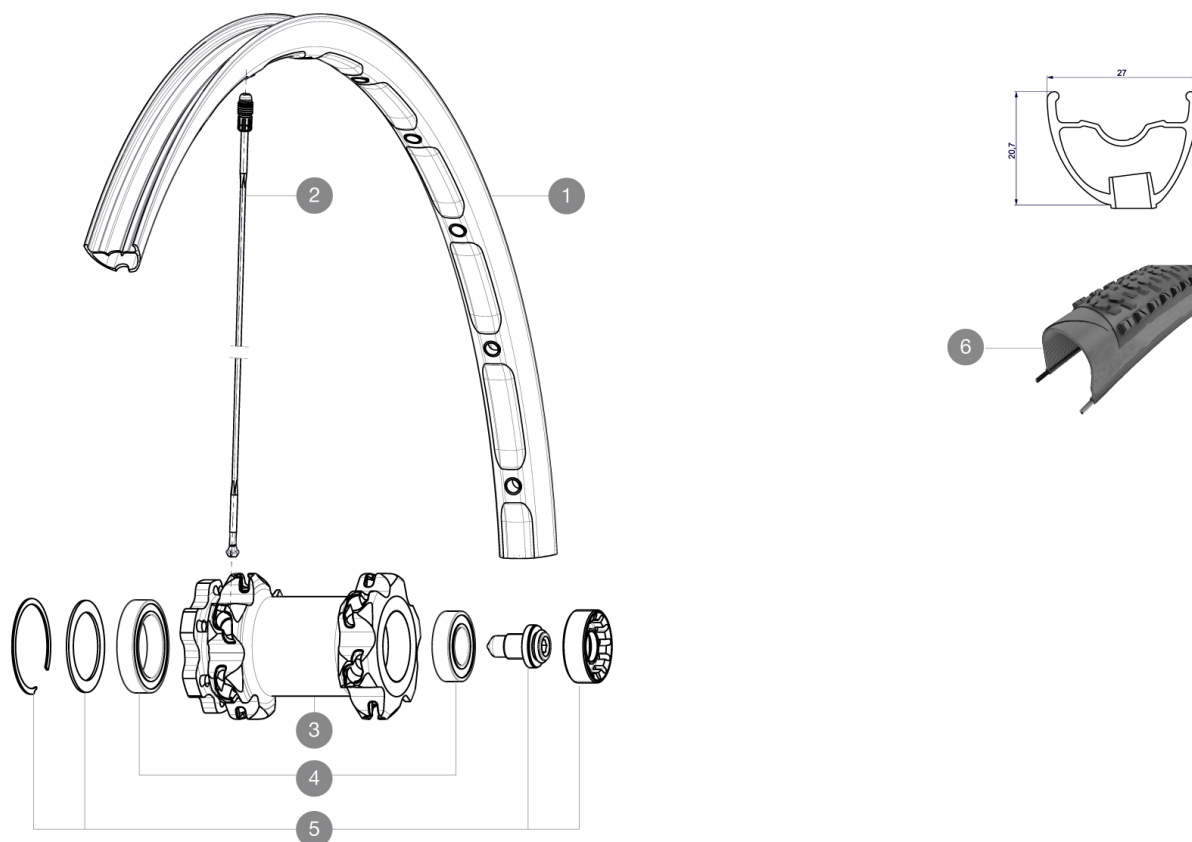

REFERENZEN RÄDER

F16901 CrossmaxXL27.5SpxFWTS

RIMS

&NBSP;:

1	V2310810	KIT FRONT RIM CROSSMAX XL 2015 27,5"
---	----------	--------------------------------------

SPOKES

2	36674901	"12 SPOKES FRONT CROSSMAX SLR/ENDURO 650b/27,5" 274mm"
---	----------	--

HUB SHELLS

3	N/A	NABENKÖRPER
4	M40771	BEARING KIT FOR LEFTY HUB
5	36709301	ASSEMBLY KIT CROSSROC SUPERMAX

MAVIC *Crossmax XL 27.5 Supermax*

Specifications

RADGEWICHTE

Radgewicht