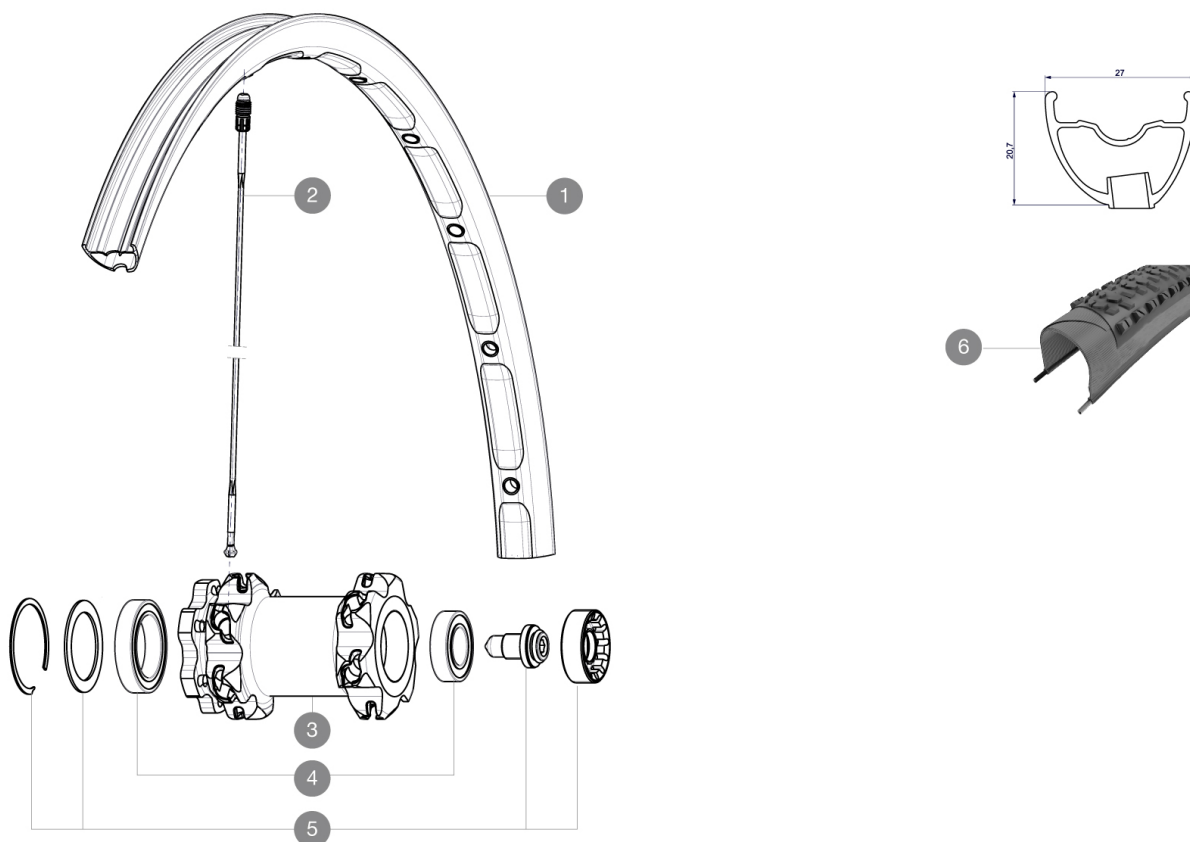

REFERENZEN RÄDER

F16901 CrossmaxXL27.5SpxFWTS

RIMS

&NBSP;:

1	V2310810	KIT FRONT RIM CROSSMAX XL 2015 27,5"
---	----------	--------------------------------------

SPOKES

2	36674901	"12 SPOKES FRONT CROSSMAX SLR/ENDURO 650b/27,5" 274mm"
---	----------	--

HUB SHELLS

3	N/A	NABENKÖRPER
4	M40771	BEARING KIT FOR LEFTY HUB
5	36709301	ASSEMBLY KIT CROSSROC SUPERMAX

Crossmax XL 27.5 Supermax

Specifications

RADGEWICHTE

Radgewicht