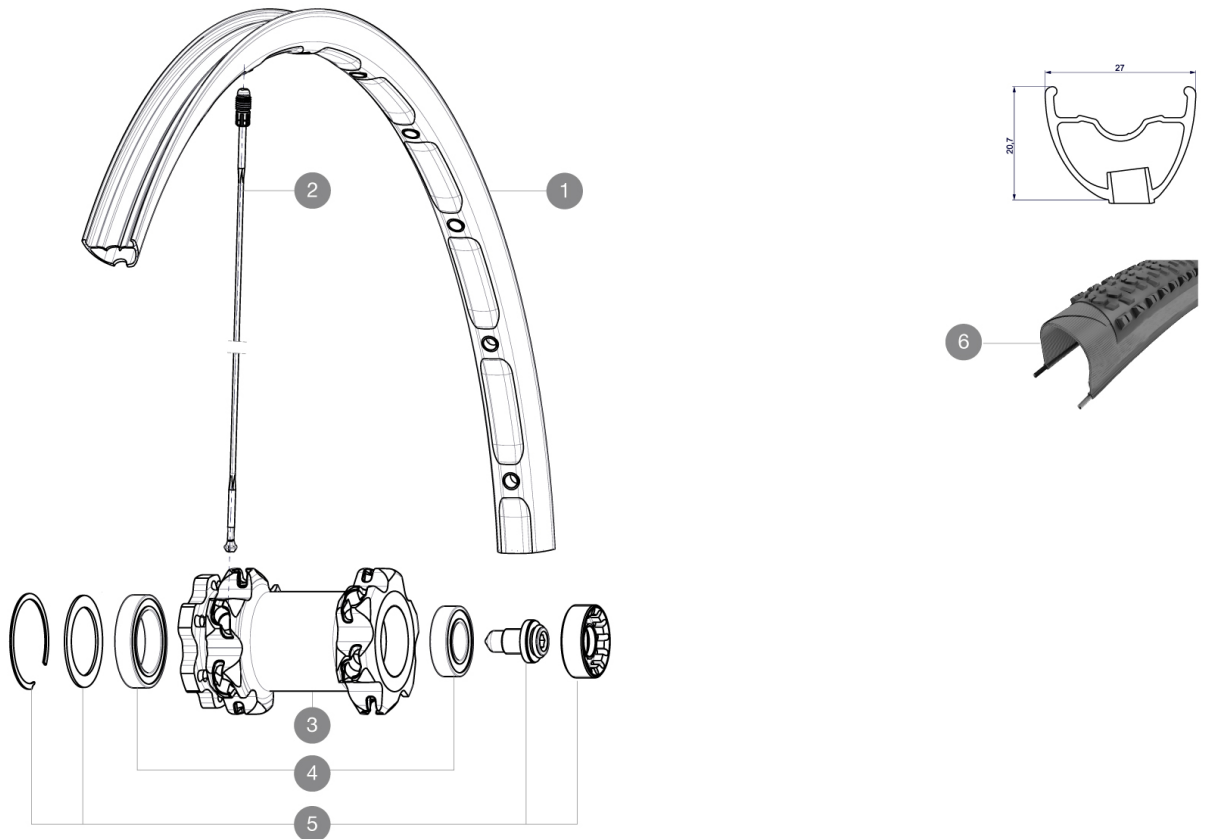

**REFERENCES WHEELS**

F16901 CrossmaxXL27.5SpxFWTS

**RIMS**

&NBSP;:

1	V2310810	KIT FRONT RIM CROSSMAX XL 2015 27,5"
---	----------	--------------------------------------

**SPOKES**

2	36674901	KIT 12 FT XMAX END/FT-NDS DEEMAX PRO 27,5" ALU SPK 275mm
---	----------	--

**HUB SHELLS**

3	N/A	HUB BODY
4	M40771	BEARING KIT FOR LEFTY 50 & 60 HUB
5	36709301	ASSEMBLY KIT FOR LEFTY SUPERMAX WHEELS

# ***Crossmax XL 27.5 Supermax***

### **WHEEL WEIGHTS**

Wheel weight