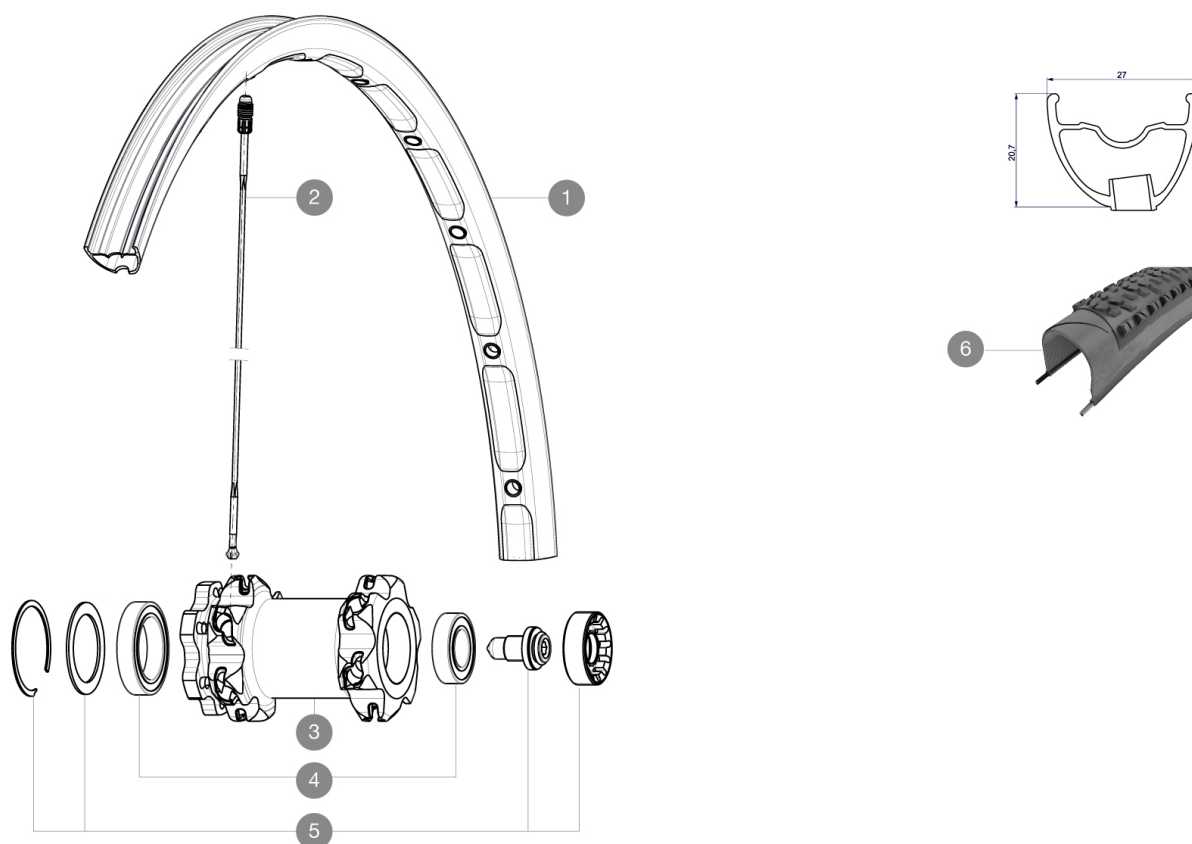

REFERENCES WHEELS

F16901 CrossmaxXL27.5SpxFWTS

RIMS

&NBSP;:

1	V2310810	KIT FRONT RIM CROSSMAX XL 2015 27,5"
---	----------	--------------------------------------

SPOKES

2	36674901	KIT 12 FT XMAX END/FT-NDS DEEMAX PRO 27,5" ALU SPK 275mm
---	----------	--

HUB SHELLS

3	N/A	HUB BODY
4	M40771	BEARING KIT FOR LEFTY 50 & 60 HUB
5	36709301	ASSEMBLY KIT FOR LEFTY SUPERMAX WHEELS

Crossmax XL 27.5 Supermax

Specifications

WHEEL WEIGHTS

Wheel weight