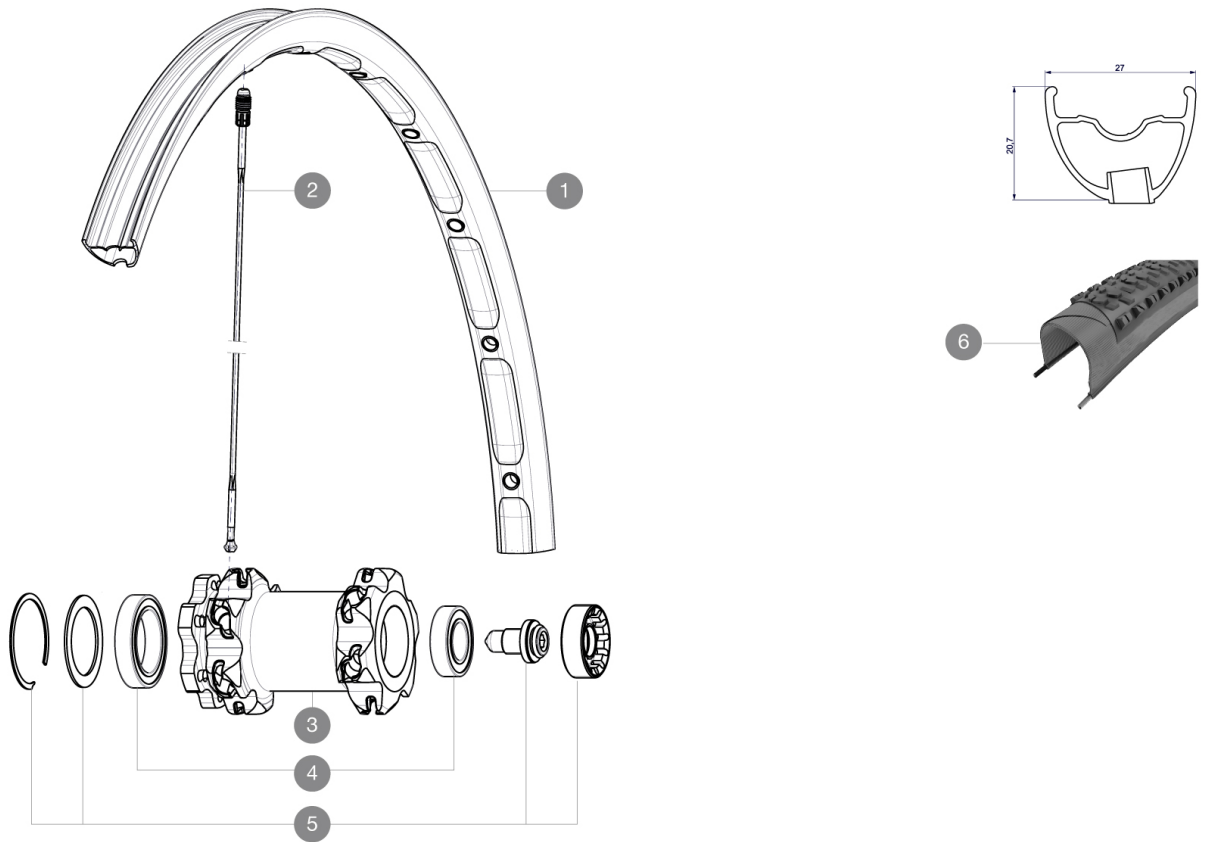

REFERENCES WHEELS

F16901 CrossmaxXL27.5SpxFWTS

RIMS

&NBSP;:

1	V2310810	KIT FRONT RIM CROSSMAX XL 2015 27,5"
---	----------	--------------------------------------

SPOKES

2	36674901	KIT 12 FT XMAX END/FT-NDS DEEMAX PRO 27,5" ALU SPK 275mm
---	----------	----------------------------------------------------------

HUB SHELLS

3	N/A	HUB BODY
4	M40771	BEARING KIT FOR LEFTY 50 & 60 HUB
5	36709301	ASSEMBLY KIT FOR LEFTY SUPERMAX WHEELS

MAVIC *Crossmax XL 27.5 Supermax***Specifications****WHEEL WEIGHTS**

Wheel weight