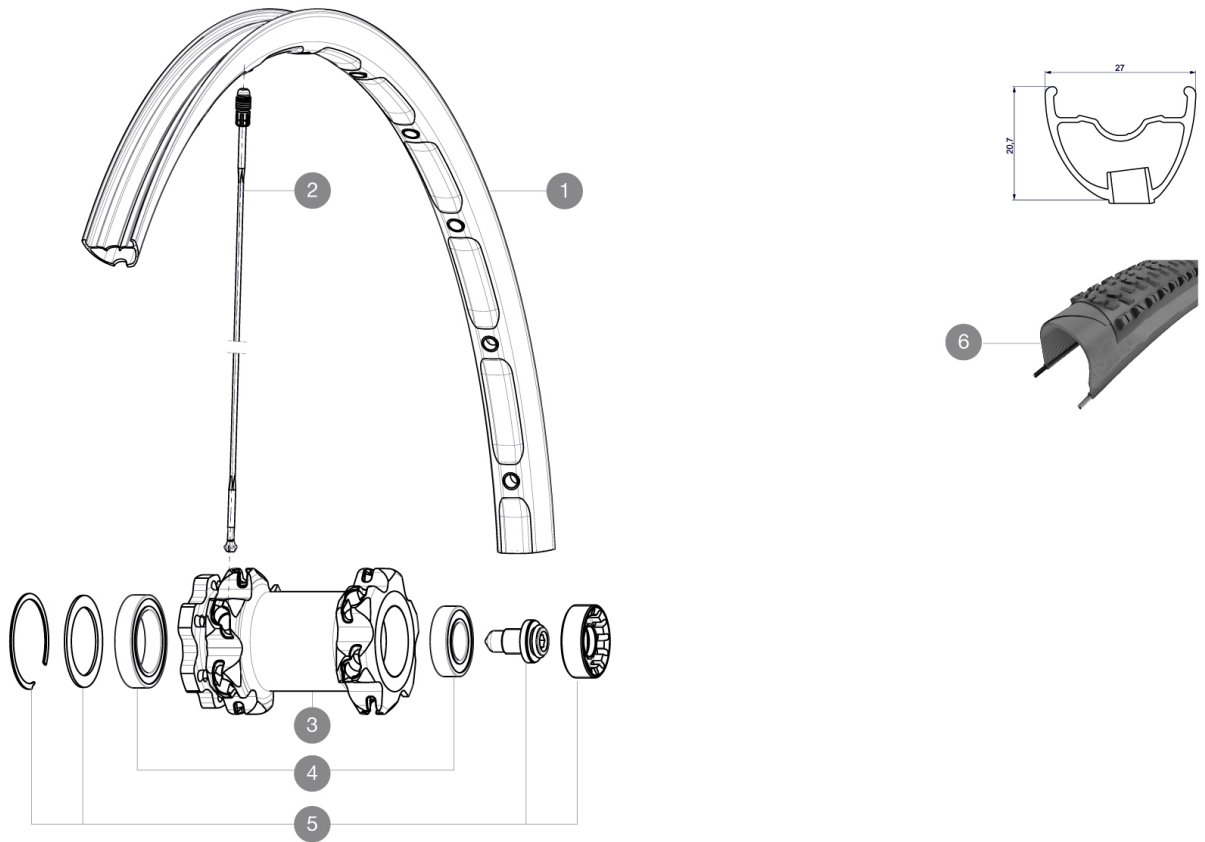

REFERENCES WHEELS

F16901 CrossmaxXL27.5SpxFWTS

RIMS

&NBSP;:

1	V2310810	KIT FRONT RIM CROSSMAX XL 2015 27,5"
---	----------	--------------------------------------

SPOKES

2	36674901	KIT 12 FT XMAX END/FT-NDS DEEMAX PRO 27,5" ALU SPK 275mm
---	----------	--

HUB SHELLS

3	N/A	HUB BODY
4	M40771	BEARING KIT FOR LEFTY 50 & 60 HUB
5	36709301	ASSEMBLY KIT FOR LEFTY SUPERMAX WHEELS

Crossmax XL 27.5 Supermax

Specifications

WHEEL WEIGHTS

Wheel weight