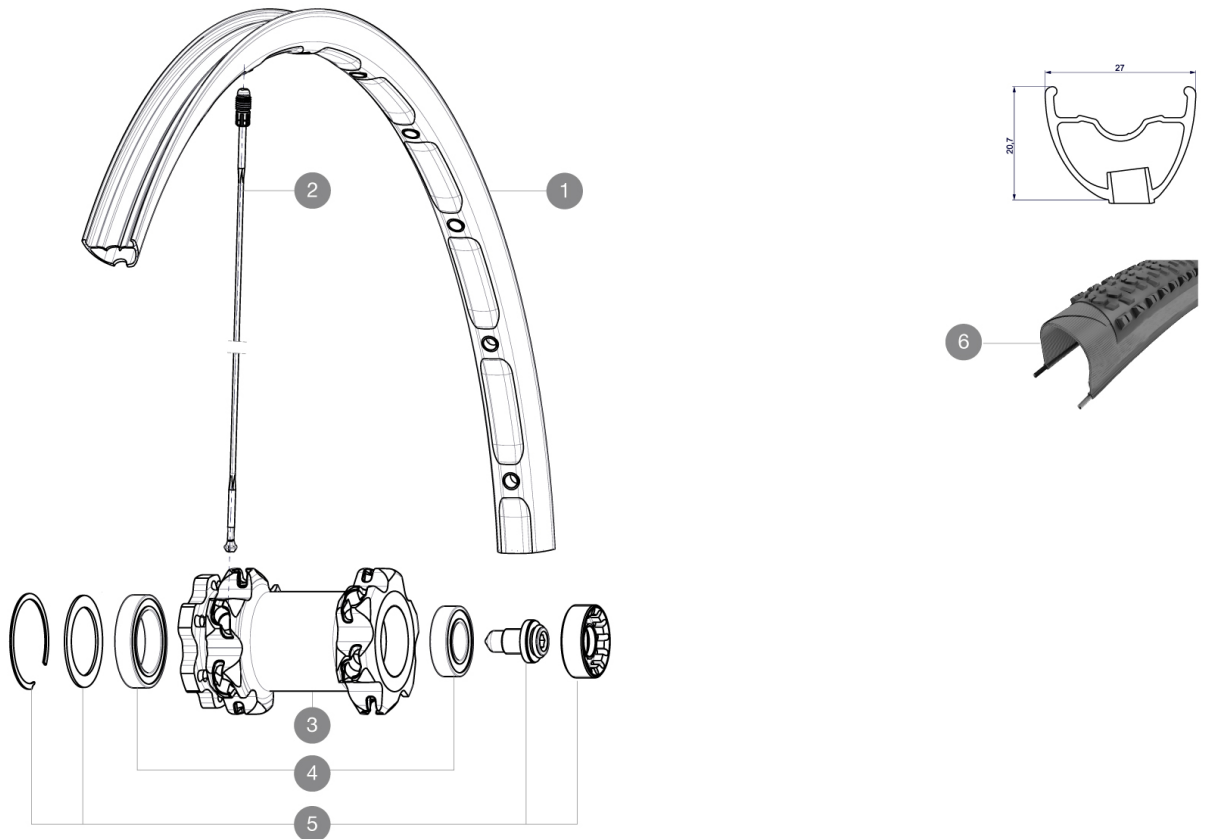

REFERENCES WHEELS

F16901 CrossmaxXL27.5SpxFWTS

RIMS

&NBSP;:

1	V2310810	KIT FRONT RIM CROSSMAX XL 2015 27,5"
---	----------	--------------------------------------

SPOKES

2	36674901	KIT 12 FT XMAX END/FT-NDS DEEMAX PRO 27,5" ALU SPK 275mm
---	----------	--

HUB SHELLS

3	N/A	HUB BODY
4	M40771	BEARING KIT FOR LEFTY 50 & 60 HUB
5	36709301	ASSEMBLY KIT FOR LEFTY SUPERMAX WHEELS

MAVIC *Crossmax XL 27.5 Supermax***Specifications****WHEEL WEIGHTS**

Wheel weight