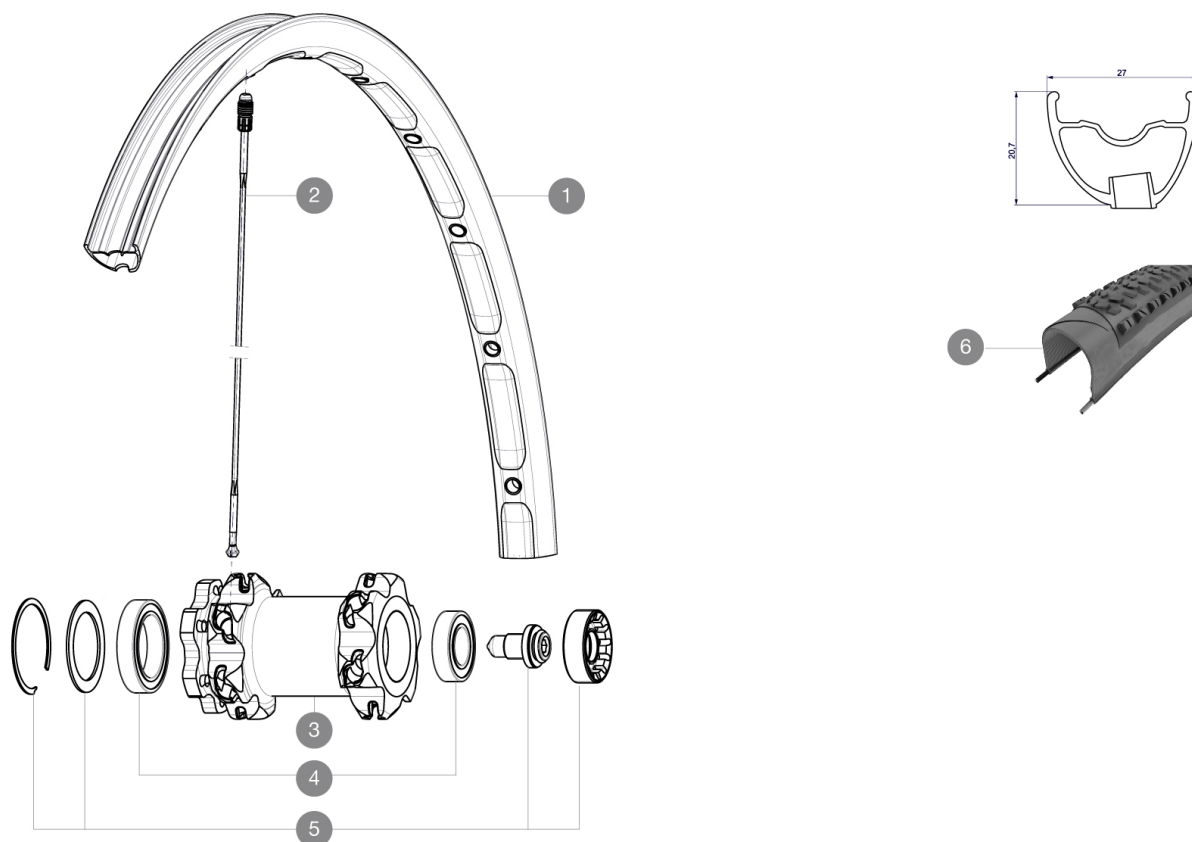

**REFERENCES WHEELS**

F16901 CrossmaxXL27.5SpxFWTS

**RIMS**

&NBSP;:

1	V2310810	KIT FRONT RIM CROSSMAX XL 2015 27,5"
---	----------	--------------------------------------

**SPOKES**

2	36674901	KIT 12 FT XMAX END/FT-NDS DEEMAX PRO 27,5" ALU SPK 275mm
---	----------	--

**HUB SHELLS**

3	N/A	HUB BODY
4	M40771	BEARING KIT FOR LEFTY 50 & 60 HUB
5	36709301	ASSEMBLY KIT FOR LEFTY SUPERMAX WHEELS

**MAVIC** *Crossmax XL 27.5 Supermax***Specifications****WHEEL WEIGHTS**

Wheel weight