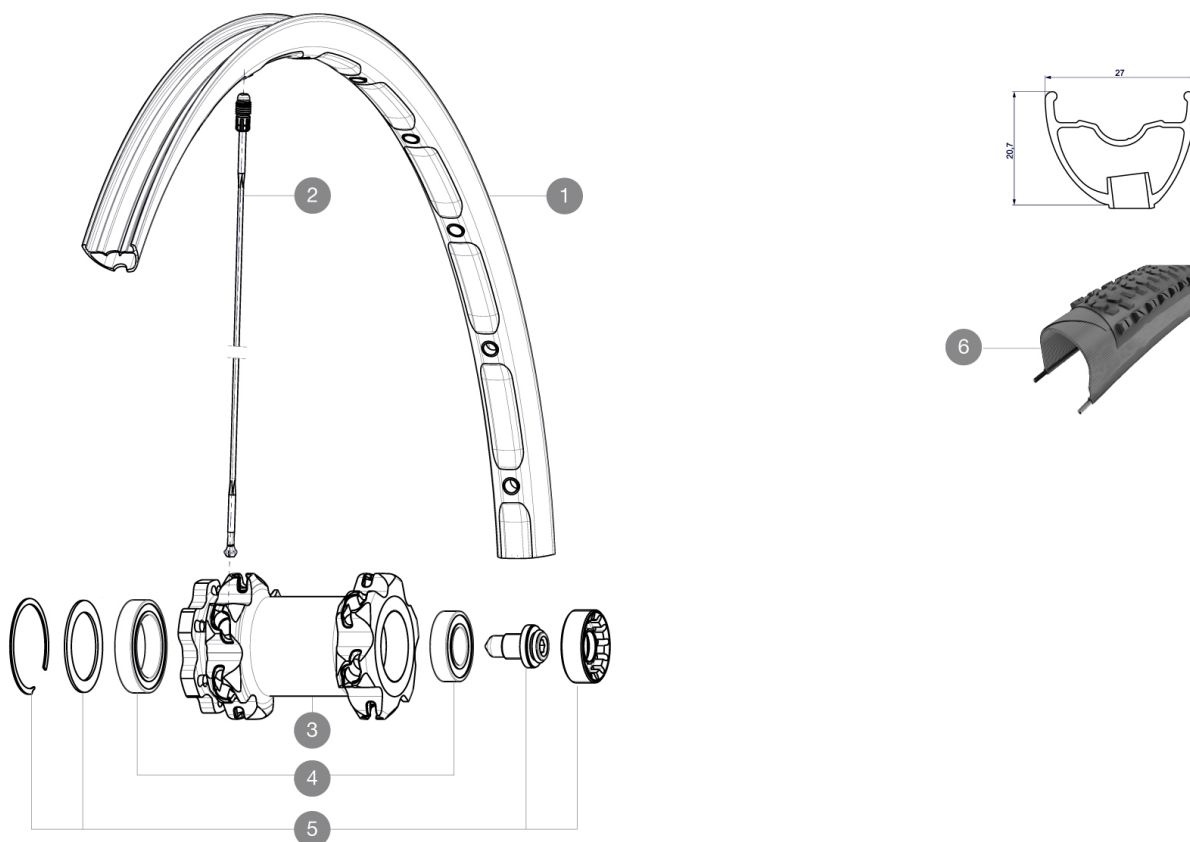

REFERENCES WHEELS

F16901 CrossmaxXL27.5SpxFWTS

RIMS

&NBSP;:

1	V2310810	KIT FRONT RIM CROSSMAX XL 2015 27,5"
---	----------	--------------------------------------

SPOKES

2	36674901	KIT 12 FT XMAX END/FT-NDS DEEMAX PRO 27,5" ALU SPK 275mm
---	----------	--

HUB SHELLS

3	N/A	HUB BODY
4	M40771	BEARING KIT FOR LEFTY 50 & 60 HUB
5	36709301	ASSEMBLY KIT FOR LEFTY SUPERMAX WHEELS

Crossmax XL 27.5 Supermax

Specifications

WHEEL WEIGHTS

Wheel weight