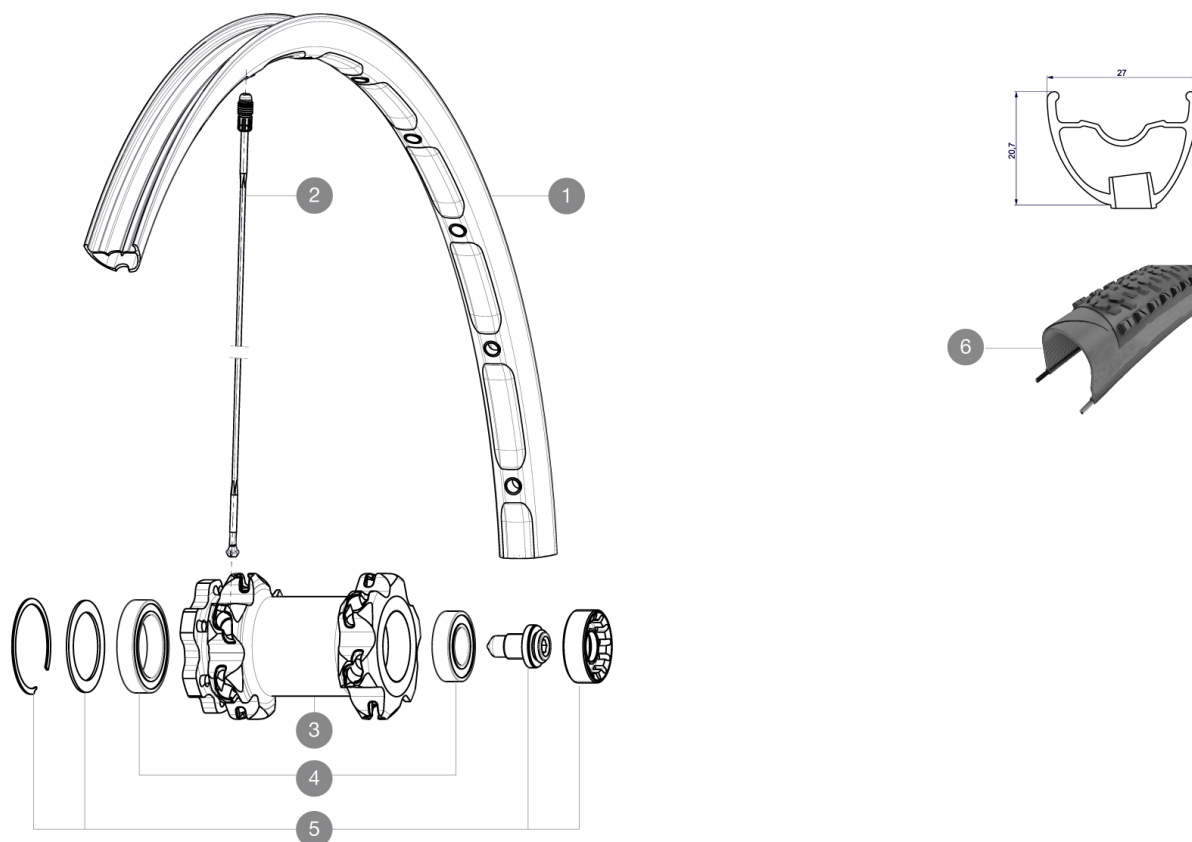

REFERENZE RUOTE

F16901 CrossmaxXL27.5SpxFWTS

RIMS

&NBSP;:

1	V2310810	KIT FRONT RIM CROSSMAX XL 2015 27,5"
---	----------	--------------------------------------

SPOKES

2	36674901	"12 SPOKES FRONT CROSSMAX SLR/ENDURO 650b/27,5" 274mm"
---	----------	--

HUB SHELLS

3	N/A	CORPO MOZZO
4	M40771	KIT CUSCINETTI x MOZZO LEFTY
5	36709301	ASSEMBLY KIT CROSSROC SUPERMAX

MAVIC *Crossmax XL 27.5 Supermax***Specifications****PESI RUOTE**

Peso della ruota