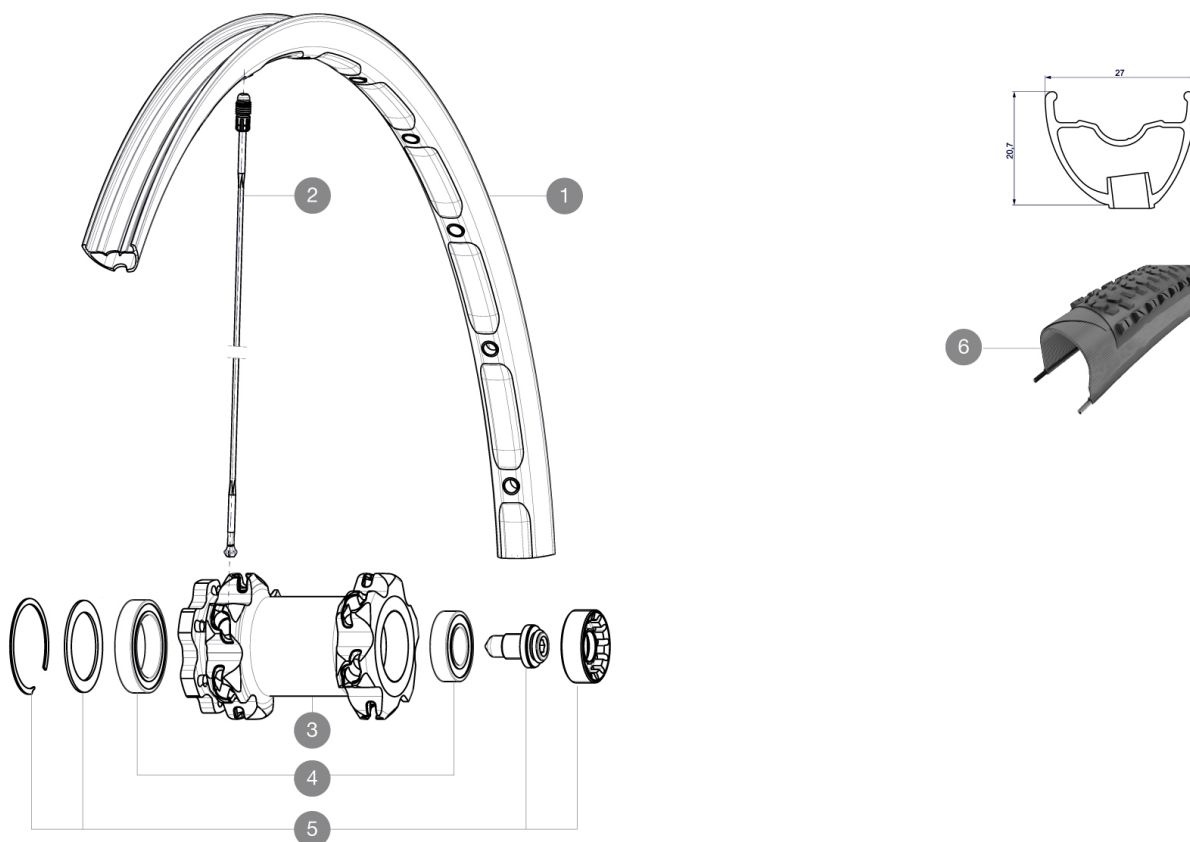

REFERENZE RUOTE

F16901 CrossmaxXL27.5SpxFWTS

RIMS

&NBSP;:

1	V2310810	KIT FRONT RIM CROSSMAX XL 2015 27,5"
---	----------	--------------------------------------

SPOKES

2	36674901	"12 SPOKES FRONT CROSSMAX SLR/ENDURO 650b/27,5" 274mm"
---	----------	--

HUB SHELLS

3	N/A	CORPO MOZZO
4	M40771	KIT CUSCINETTI x MOZZO LEFTY
5	36709301	ASSEMBLY KIT CROSSROC SUPERMAX

Crossmax XL 27.5 Supermax

Specifications

PESI RUOTE

Peso della ruota