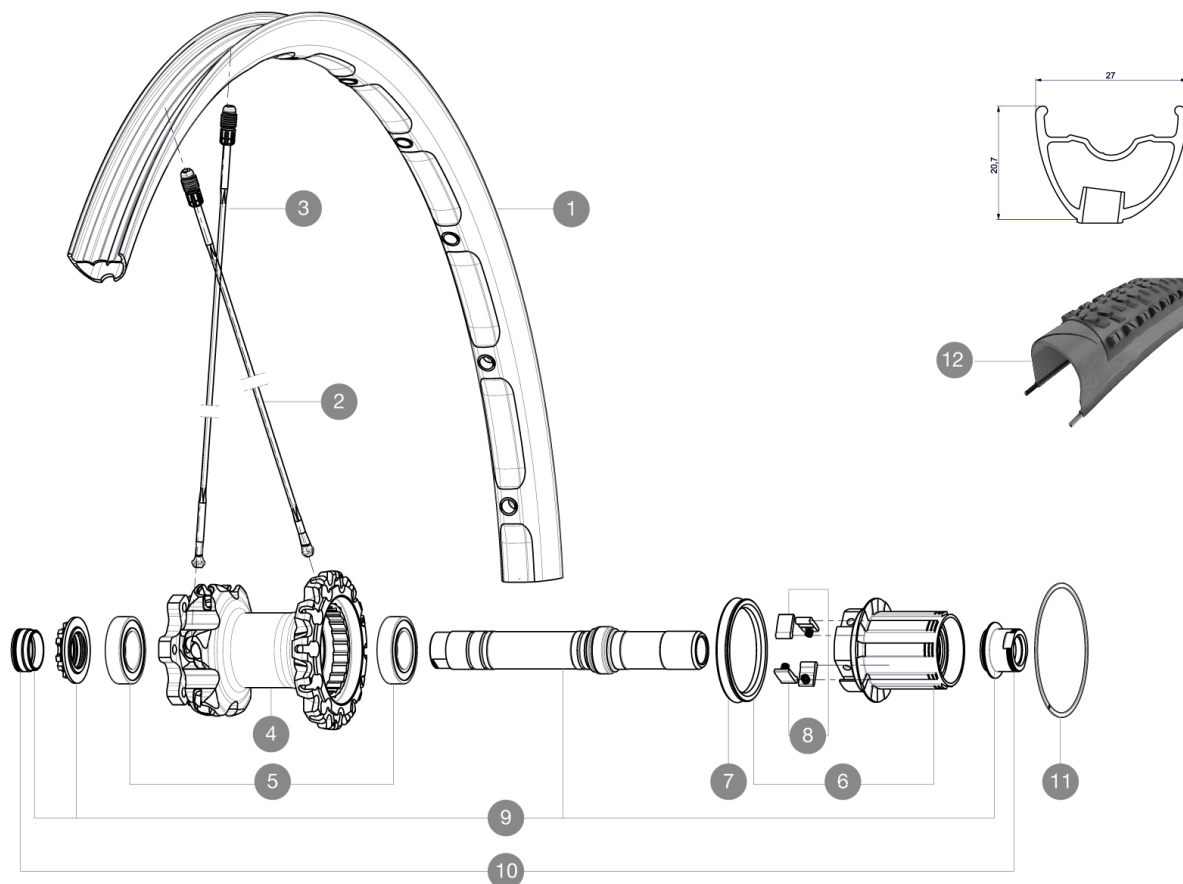

REFERENZEN RÄDER

RIMS

&NBSP;:

1	V2311113	KIT REAR RIM CROSSMAX XL 2015 27,5"
---	----------	-------------------------------------

SPOKES

2	36675101	"10 SPOKES DRIVE SIDE CROSSMAX SLR/ENDURO 650b/27,5"" 251,5m
3	36674901	"12 SPOKES FRONT CROSSMAX SLR/ENDURO 650b/27,5"" 274mm"

HUB SHELLS

4	N/A	NABENKÖRPER
5	M40076	HUB BEARINGS 17x30x7 6903 x 2
6	35126001	ITS-4 FREEWHEEL BODY + SEAL 2013 (WITHOUT PAWLS)
7	99610701	ITS4 SEAL
8	99610601	ITS4 PAWLS KIT
9	30870401	REAR AXLE KIT ITS4 135mm D6T/DCL 2012
11	30871801	ELASTIC RING 56mm diam.

ADAPTERS

10	30872201	FORK REST ITS-4 135mm REAR AXLE > 2012
----	----------	--

Crossmax XL 27.5 Supermax

2

2015
REAR

Specifications

RADGEWICHTE

Radgewicht