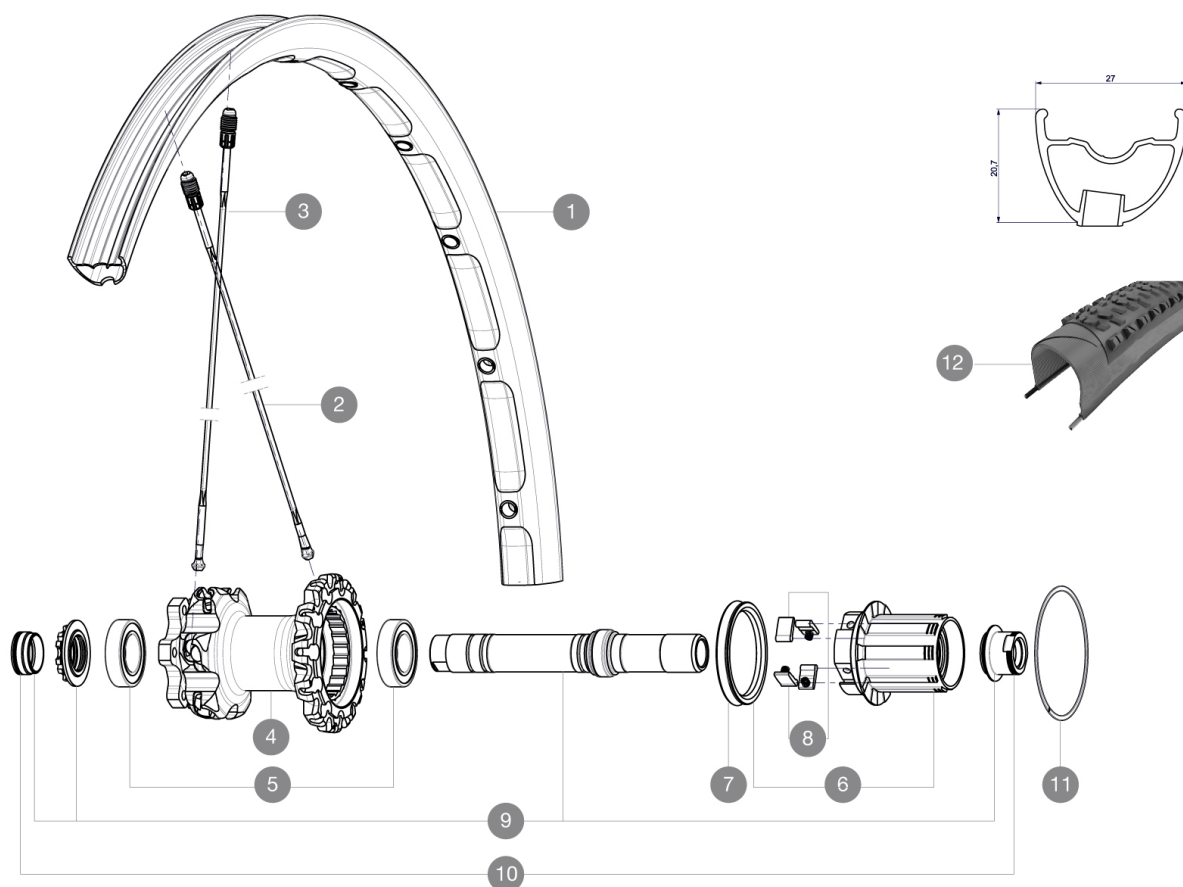

REFERENZEN RÄDER

RIMS

&NBSP;:

1	V2311113	KIT REAR RIM CROSSMAX XL 2015 27,5"
---	----------	-------------------------------------

SPOKES

2	36675101	"10 SPOKES DRIVE SIDE CROSSMAX SLR/ENDURO 650b/27,5"" 251,5m
3	36674901	"12 SPOKES FRONT CROSSMAX SLR/ENDURO 650b/27,5"" 274mm"

HUB SHELLS

4	N/A	NABENKÖRPER
5	M40076	HUB BEARINGS 17x30x7 6903 x 2
6	35126001	ITS-4 FREEWHEEL BODY + SEAL 2013 (WITHOUT PAWLS)
7	99610701	ITS4 SEAL
8	99610601	ITS4 PAWLS KIT
9	30870401	REAR AXLE KIT ITS4 135mm D6T/DCL 2012
11	30871801	ELASTIC RING 56mm diam.

ADAPTERS

10	30872201	FORK REST ITS-4 135mm REAR AXLE > 2012
----	----------	--

Crossmax XL 27.5 Supermax

2

2015

REAR

Specifications

RADGEWICHTE

Radgewicht