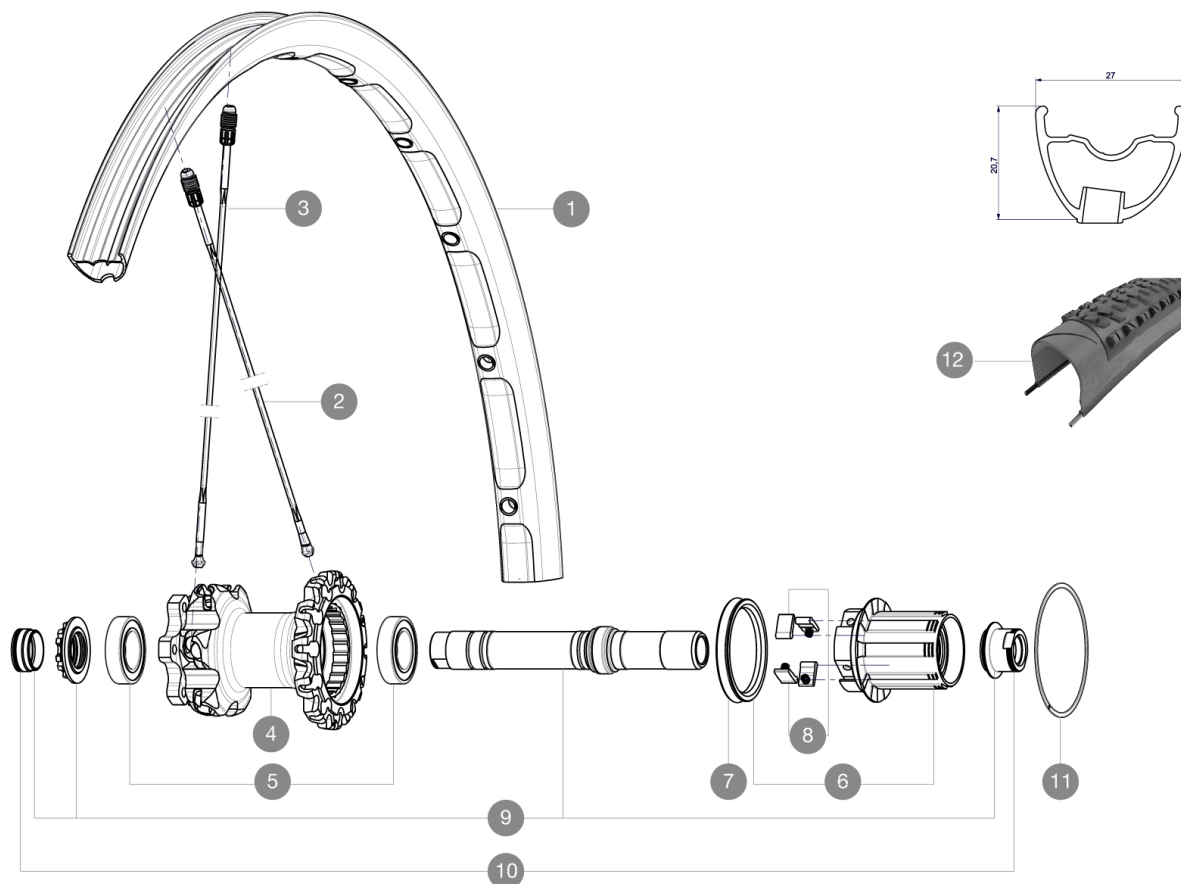

REFERENZEN RÄDER

RIMS

&NBSP;:

1	V2311113	KIT REAR RIM CROSSMAX XL 2015 27,5"
---	----------	-------------------------------------

SPOKES

2	36675101	"10 SPOKES DRIVE SIDE CROSSMAX SLR/ENDURO 650b/27,5"" 251,5m
3	36674901	"12 SPOKES FRONT CROSSMAX SLR/ENDURO 650b/27,5"" 274mm"

HUB SHELLS

4	N/A	NABENKÖRPER
5	M40076	HUB BEARINGS 17x30x7 6903 x 2
6	35126001	ITS-4 FREEWHEEL BODY + SEAL 2013 (WITHOUT PAWLS)
7	99610701	ITS4 SEAL
8	99610601	ITS4 PAWLS KIT
9	30870401	REAR AXLE KIT ITS4 135mm D6T/DCL 2012
11	30871801	ELASTIC RING 56mm diam.

ADAPTERS

10	30872201	FORK REST ITS-4 135mm REAR AXLE > 2012
----	----------	--

Crossmax XL 27.5 Supermax

2

2015
REAR

Specifications

RADGEWICHTE

Radgewicht