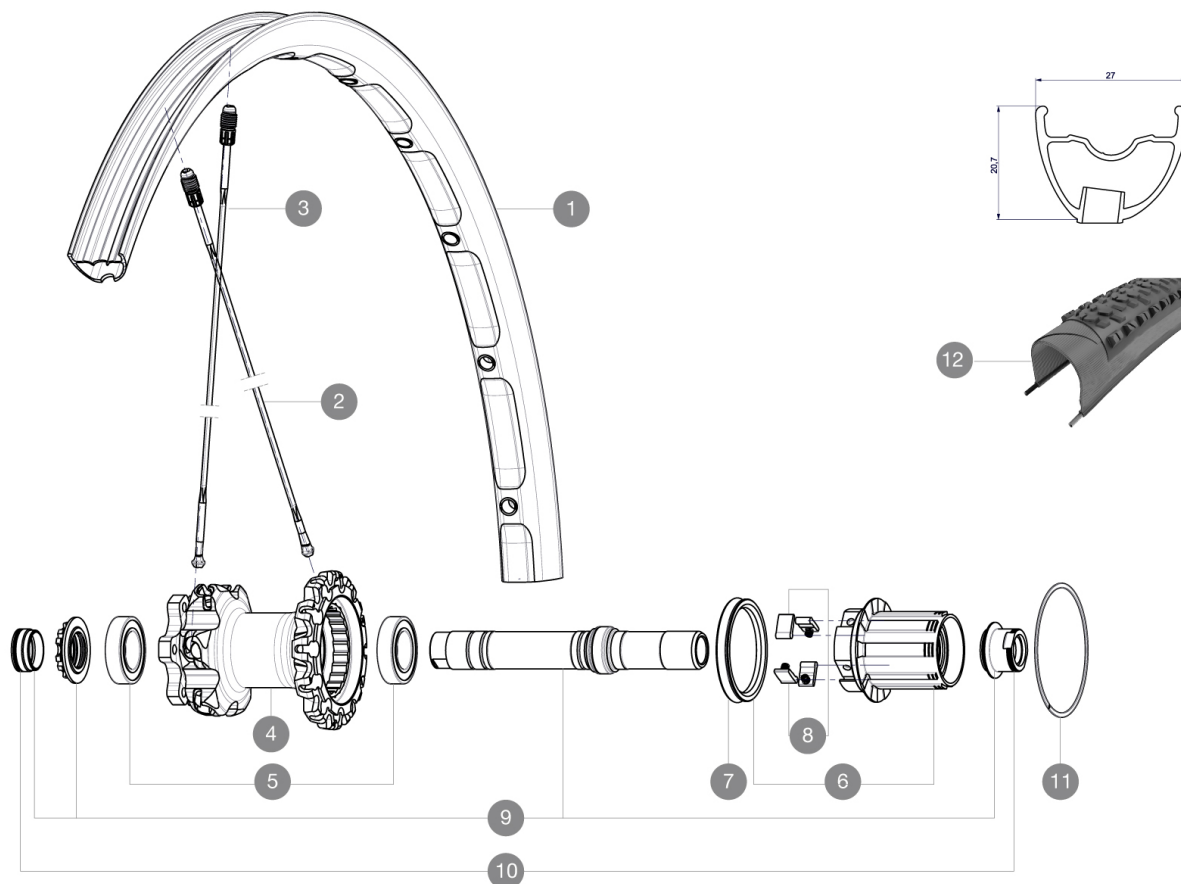

REFERENZEN RÄDER

RIMS

&NBSP;:

1	V2311113	KIT REAR RIM CROSSMAX XL 2015 27,5"
---	----------	-------------------------------------

SPOKES

2	36675101	"10 SPOKES DRIVE SIDE CROSSMAX SLR/ENDURO 650b/27,5"" 251,5m
3	36674901	"12 SPOKES FRONT CROSSMAX SLR/ENDURO 650b/27,5"" 274mm"

HUB SHELLS

4	N/A	NABENKÖRPER
5	M40076	HUB BEARINGS 17x30x7 6903 x 2
6	35126001	ITS-4 FREEWHEEL BODY + SEAL 2013 (WITHOUT PAWLS)
7	99610701	ITS4 SEAL
8	99610601	ITS4 PAWLS KIT
9	30870401	REAR AXLE KIT ITS4 135mm D6T/DCL 2012
11	30871801	ELASTIC RING 56mm diam.

ADAPTERS

10	30872201	FORK REST ITS-4 135mm REAR AXLE > 2012
----	----------	--

Crossmax XL 27.5 Supermax

Specifications

RADGEWICHTE

Radgewicht