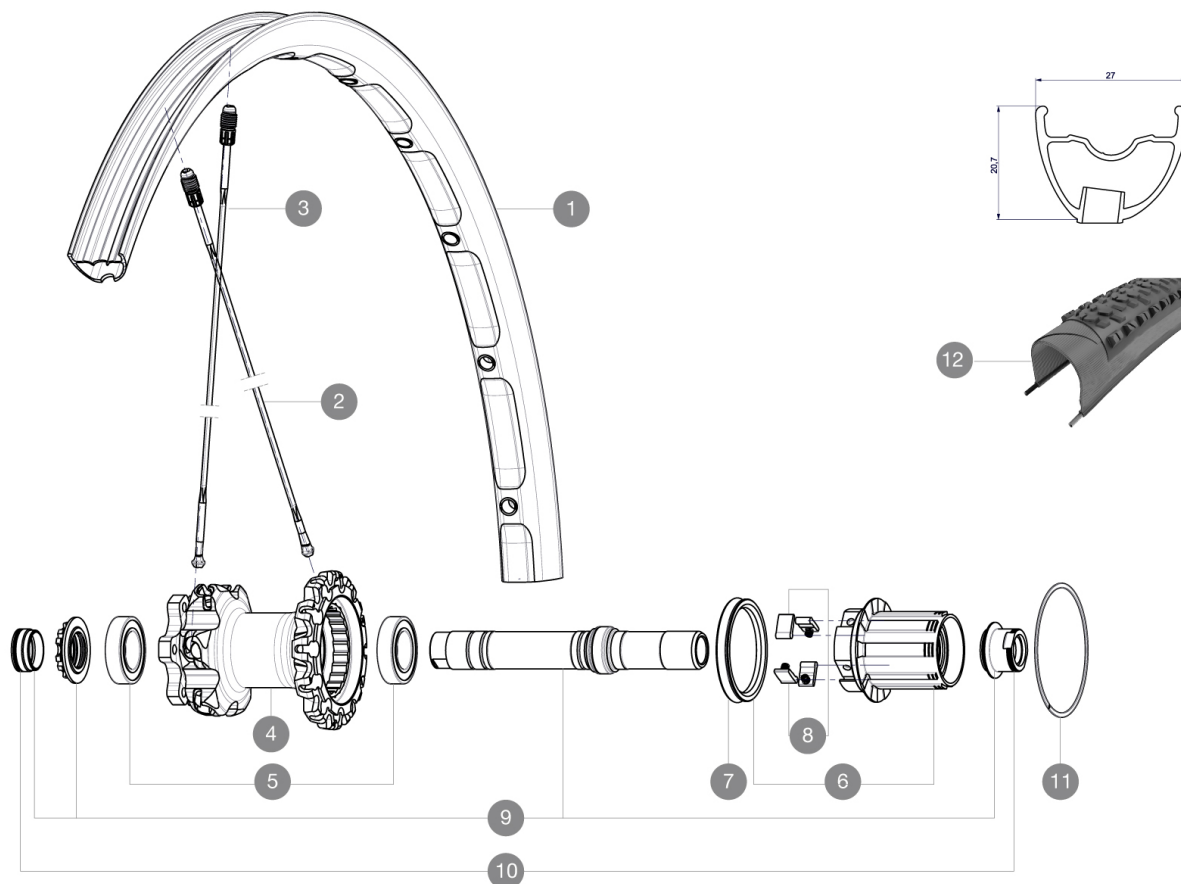

REFERENCES WHEELS

RIMS

&NBSP;:

1	V2311113	KIT REAR RIM CROSSMAX XL 2015 27,5"
---	----------	-------------------------------------

SPOKES

2	36675101	"KIT 10 DS XMAX SLR/END/PRO/DEEMAX PRO 27,5"" SPK 251,5mm"
3	36674901	KIT 12 FT XMAX END/FT-NDS DEEMAX PRO 27,5" ALU SPK 275mm

HUB SHELLS

4	N/A	HUB BODY
5	M40076	HUB BEARINGS 17x30x7 6903 x 2
6	35126001	ITS-4 FREEWHEEL BODY + SEAL 2013 (NO PAWLS)
7	99610701	ITS-4 FREEWHEEL SEAL
8	99610601	PAWLS KIT FOR ITS-4 (OR TS-2)
9	30870401	REAR QRM + AXLE KIT ITS4 135mm from 2012
11	30871801	ELASTIC RING 56mm diam. ITS-4 20 SPOKES

ADAPTERS

10	30872201	FRAME SUPPORT ITS-4 135mm REAR AXLE > 2012
----	----------	--

Crossmax XL 27.5 Supermax

Specifications

WHEEL WEIGHTS

Wheel weight