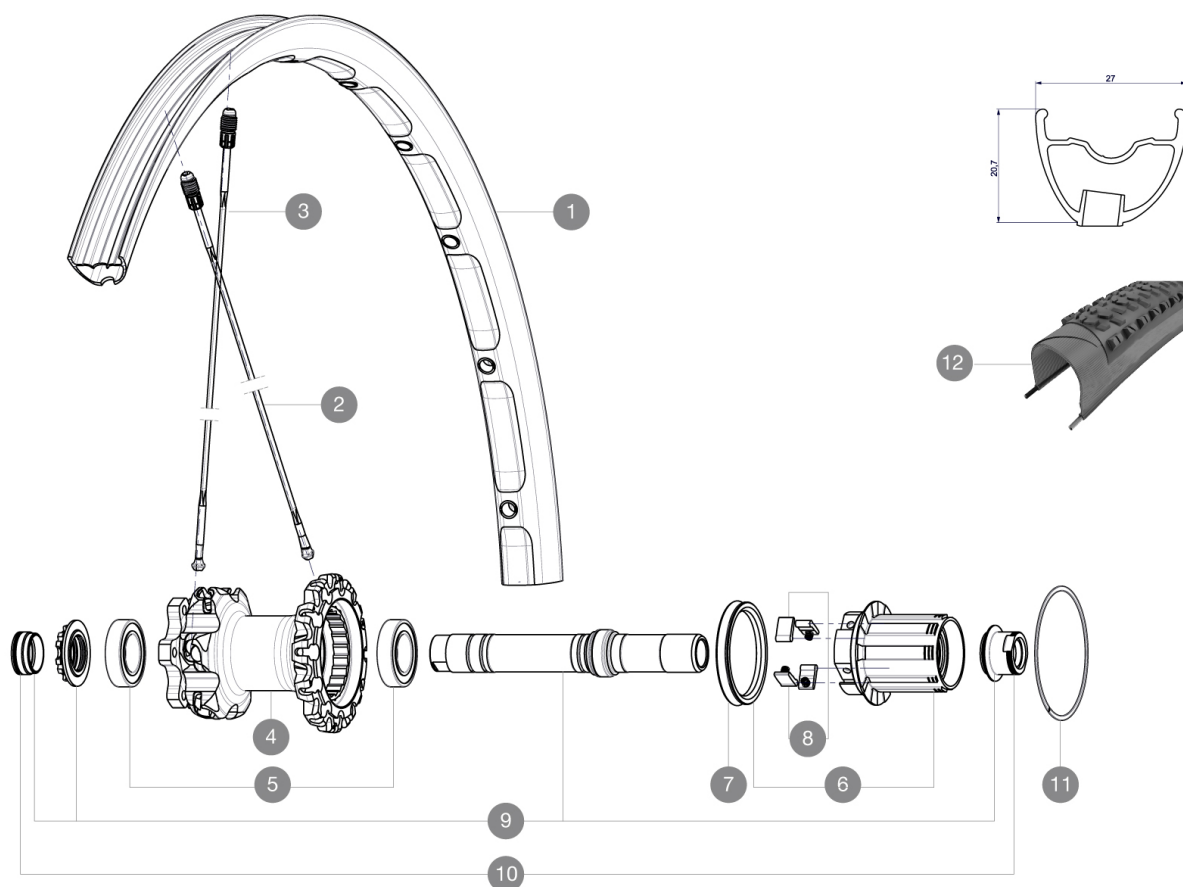

## REFERENCES WHEELS

### RIMS

&NBSP;:

1	V2311113	KIT REAR RIM CROSSMAX XL 2015 27,5"
---	----------	-------------------------------------

### SPOKES

2	36675101	"KIT 10 DS XMAX SLR/END/PRO/DEEMAX PRO 27,5"" SPK 251,5mm"
3	36674901	KIT 12 FT XMAX END/FT-NDS DEEMAX PRO 27,5" ALU SPK 275mm

# Crossmax XL 27.5 Supermax

2

2015  
REAR