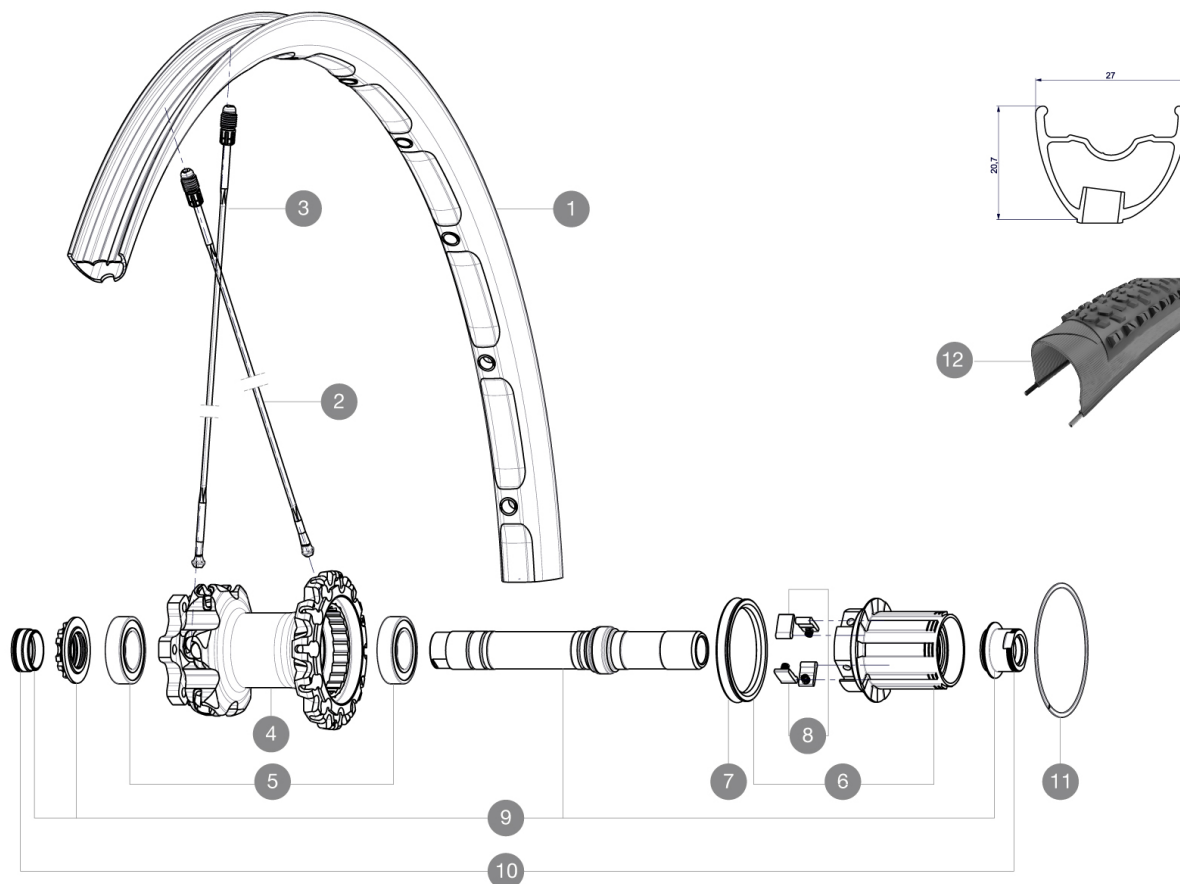

REFERENCES WHEELS

**RIMS**

&NBSP;:

1	V2311113	KIT REAR RIM CROSSMAX XL 2015 27,5"
---	----------	-------------------------------------

**SPOKES**

2	36675101	"KIT 10 DS XMAX SLR/END/PRO/DEEMAX PRO 27,5"" SPK 251,5mm"
3	36674901	KIT 12 FT XMAX END/FT-NDS DEEMAX PRO 27,5" ALU SPK 275mm

**HUB SHELLS**

4	N/A	HUB BODY
5	M40076	HUB BEARINGS 17x30x7 6903 x 2
6	35126001	ITS-4 FREEWHEEL BODY + SEAL 2013 (NO PAWLS)
7	99610701	ITS-4 FREEWHEEL SEAL
8	99610601	PAWLS KIT FOR ITS-4 (OR TS-2)
9	30870401	REAR QRM + AXLE KIT ITS4 135mm from 2012
11	30871801	ELASTIC RING 56mm diam. ITS-4 20 SPOKES

# Crossmax XL 27.5 Supermax

### WHEEL WEIGHTS

Wheel weight