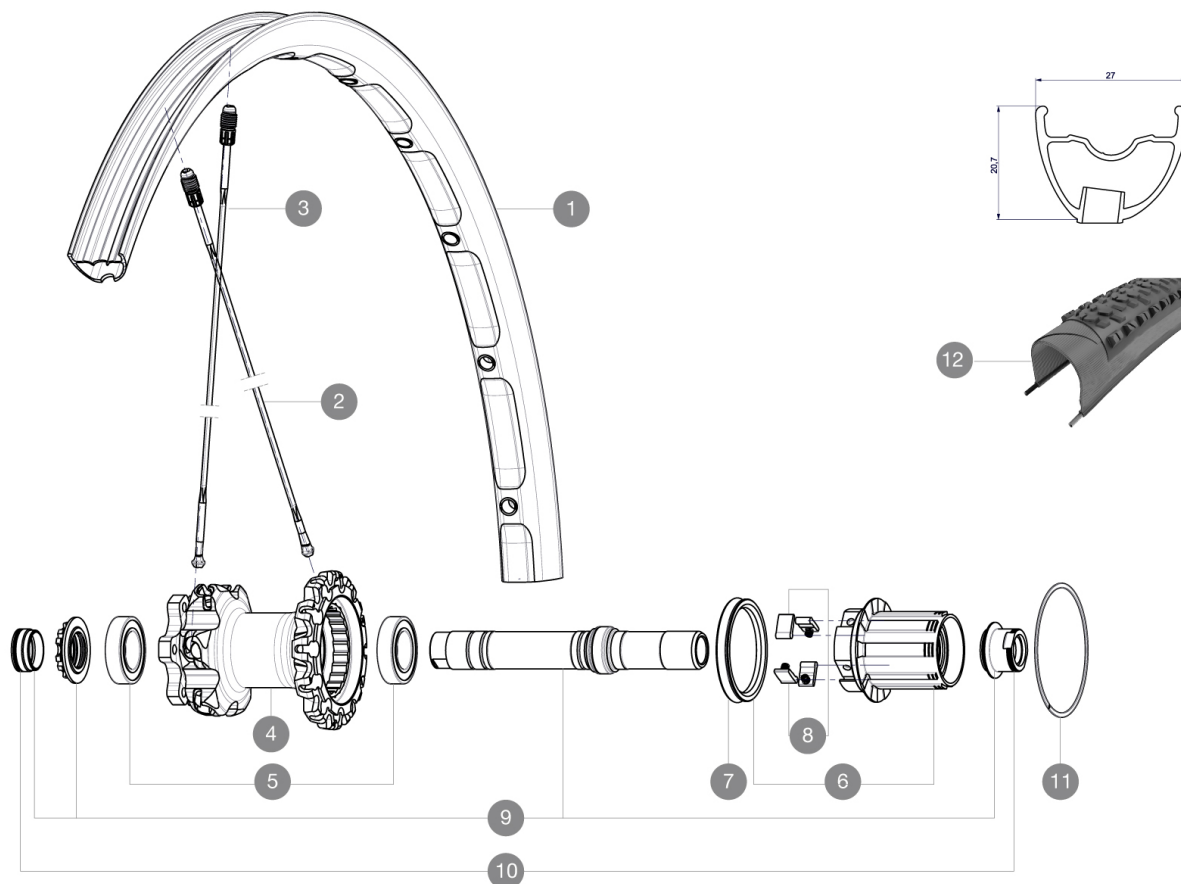

RUEDAS REFERENCIAS

RIMS

&NBSP;:

1	V2311113	KIT REAR RIM CROSSMAX XL 2015 27,5"
---	----------	-------------------------------------

SPOKES

2	36675101	"10 SPOKES DRIVE SIDE CROSSMAX SLR/ENDURO 650b/27,5"" 251,5m
3	36674901	"12 SPOKES FRONT CROSSMAX SLR/ENDURO 650b/27,5"" 274mm"

HUB SHELLS

4	N/A	CUERPO DE BUJE
5	M40076	HUB BEARINGS 17x30x7 6903 x 2
6	35126001	ITS-4 FREEWHEEL BODY + SEAL 2013 (WITHOUT PAWLS)
7	99610701	ITS4 SEAL
8	99610601	ITS4 PAWLS KIT
9	30870401	REAR AXLE KIT ITS4 135mm D6T/DCL 2012
11	30871801	ELASTIC RING 56mm diam.

ADAPTERS

10	30872201	FORK REST ITS-4 135mm REAR AXLE > 2012
----	----------	--

Crossmax XL 27.5 Supermax

Specifications

PESOS DE RUEDAS

Peso de la rueda