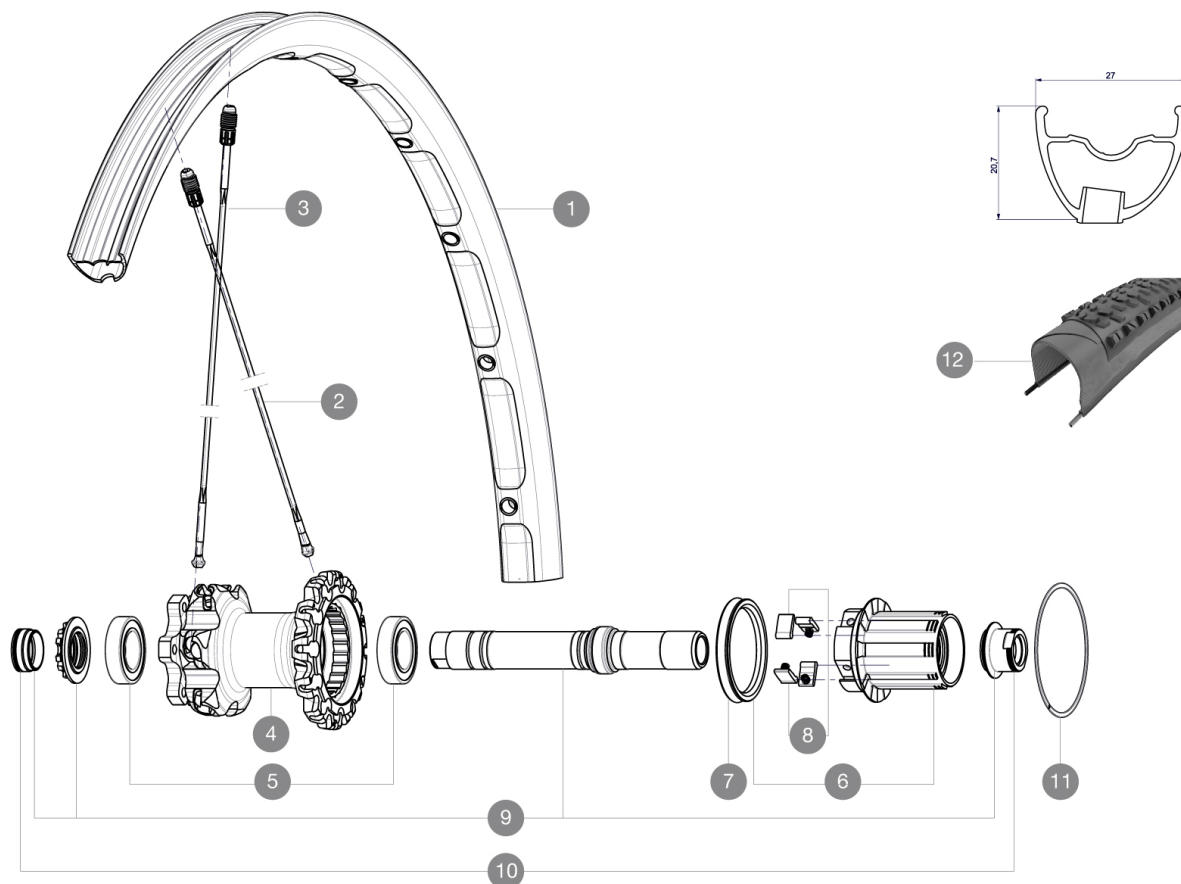

REFERENZE RUOTE

**RIMS**

&NBSP;:

1	V2311113	KIT REAR RIM CROSSMAX XL 2015 27,5"
---	----------	-------------------------------------

**SPOKES**

2	36675101	"10 SPOKES DRIVE SIDE CROSSMAX SLR/ENDURO 650b/27,5"" 251,5m
3	36674901	"12 SPOKES FRONT CROSSMAX SLR/ENDURO 650b/27,5"" 274mm"

**HUB SHELLS**

4	N/A	CORPO MOZZO
5	M40076	HUB BEARINGS 17x30x7 6903 x 2
6	35126001	ITS-4 FREEWHEEL BODY + SEAL 2013 (WITHOUT PAWLS)
7	99610701	ITS4 SEAL
8	99610601	ITS4 PAWLS KIT
9	30870401	REAR AXLE KIT ITS4 135mm D6T/DCL 2012
11	30871801	ELASTIC RING 56mm diam.

**ADAPTERS**

10	30872201	FORK REST ITS-4 135mm REAR AXLE > 2012
----	----------	--

# Crossmax XL 27.5 Supermax

2

2015

REAR