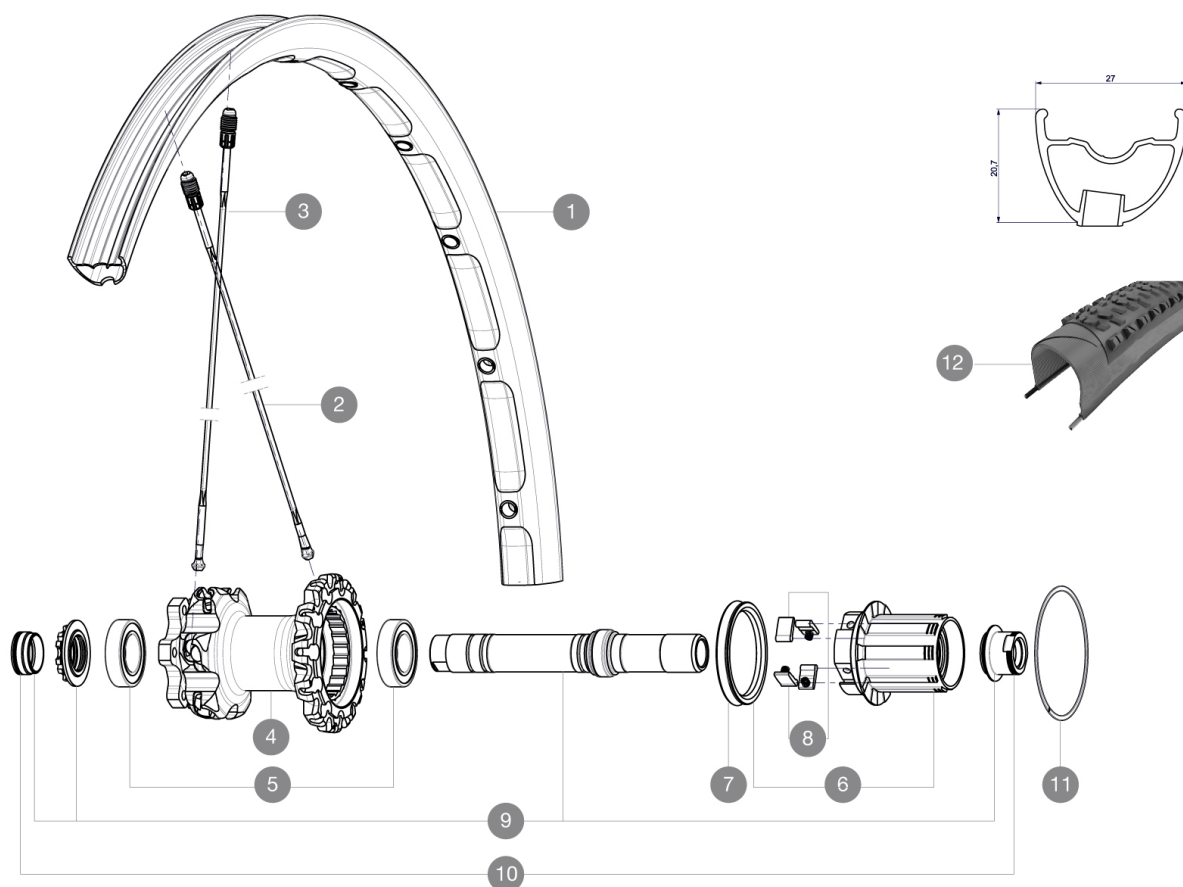

## REFERENZE RUOTE

### RIMS

&NBSP;:

1	V2311113	KIT REAR RIM CROSSMAX XL 2015 27,5"
---	----------	-------------------------------------

### SPOKES

2	36675101	"10 SPOKES DRIVE SIDE CROSSMAX SLR/ENDURO 650b/27,5"" 251,5m
3	36674901	"12 SPOKES FRONT CROSSMAX SLR/ENDURO 650b/27,5"" 274mm"

# Crossmax XL 27.5 Supermax