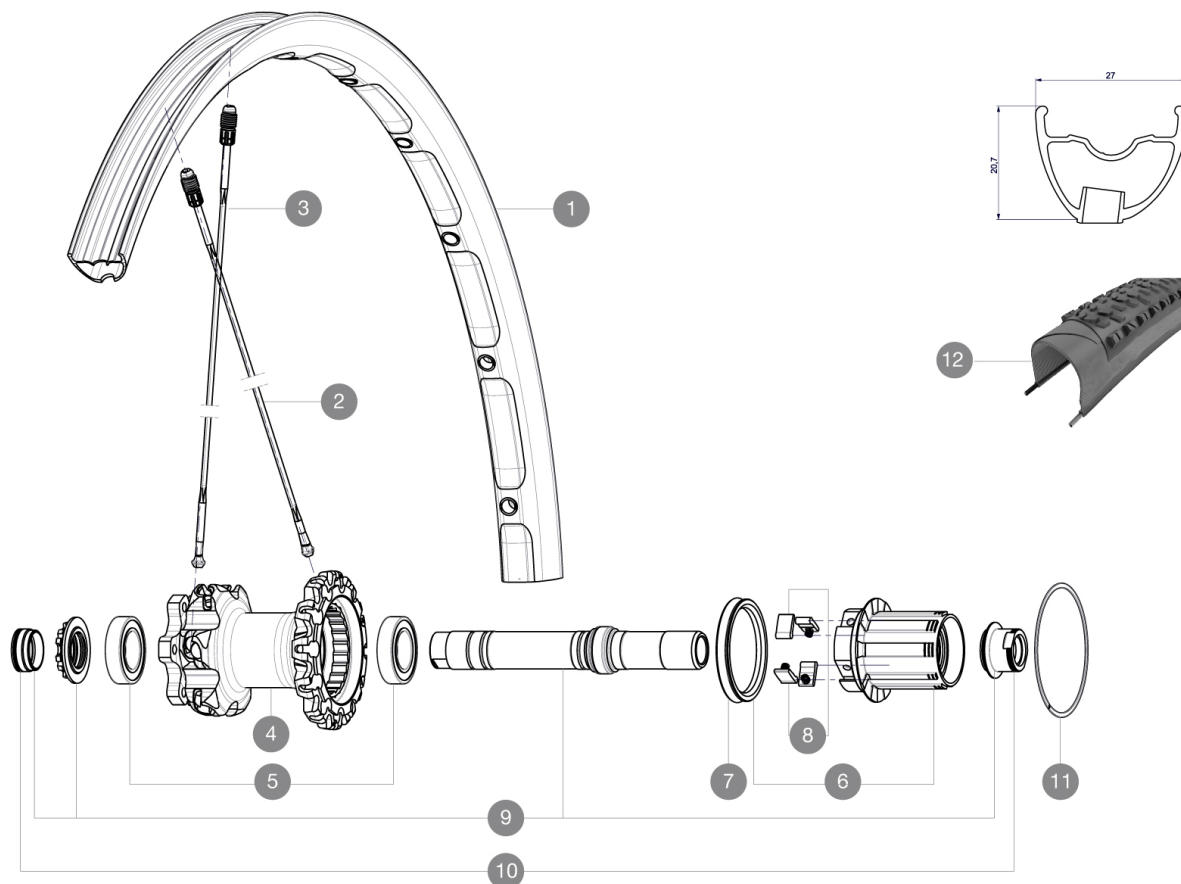

REFERENZE RUOTE

**RIMS**

&NBSP;:

1	V2311113	KIT REAR RIM CROSSMAX XL 2015 27,5"
---	----------	-------------------------------------

**SPOKES**

2	36675101	"10 SPOKES DRIVE SIDE CROSSMAX SLR/ENDURO 650b/27,5"" 251,5m
3	36674901	"12 SPOKES FRONT CROSSMAX SLR/ENDURO 650b/27,5"" 274mm"

**HUB SHELLS**

4	N/A	CORPO MOZZO
5	M40076	HUB BEARINGS 17x30x7 6903 x 2
6	35126001	ITS-4 FREEWHEEL BODY + SEAL 2013 (WITHOUT PAWLS)
7	99610701	ITS4 SEAL
8	99610601	ITS4 PAWLS KIT
9	30870401	REAR AXLE KIT ITS4 135mm D6T/DCL 2012
11	30871801	ELASTIC RING 56mm diam.

**ADAPTERS**

10	30872201	FORK REST ITS-4 135mm REAR AXLE > 2012
----	----------	--

# Crossmax XL 27.5 Supermax