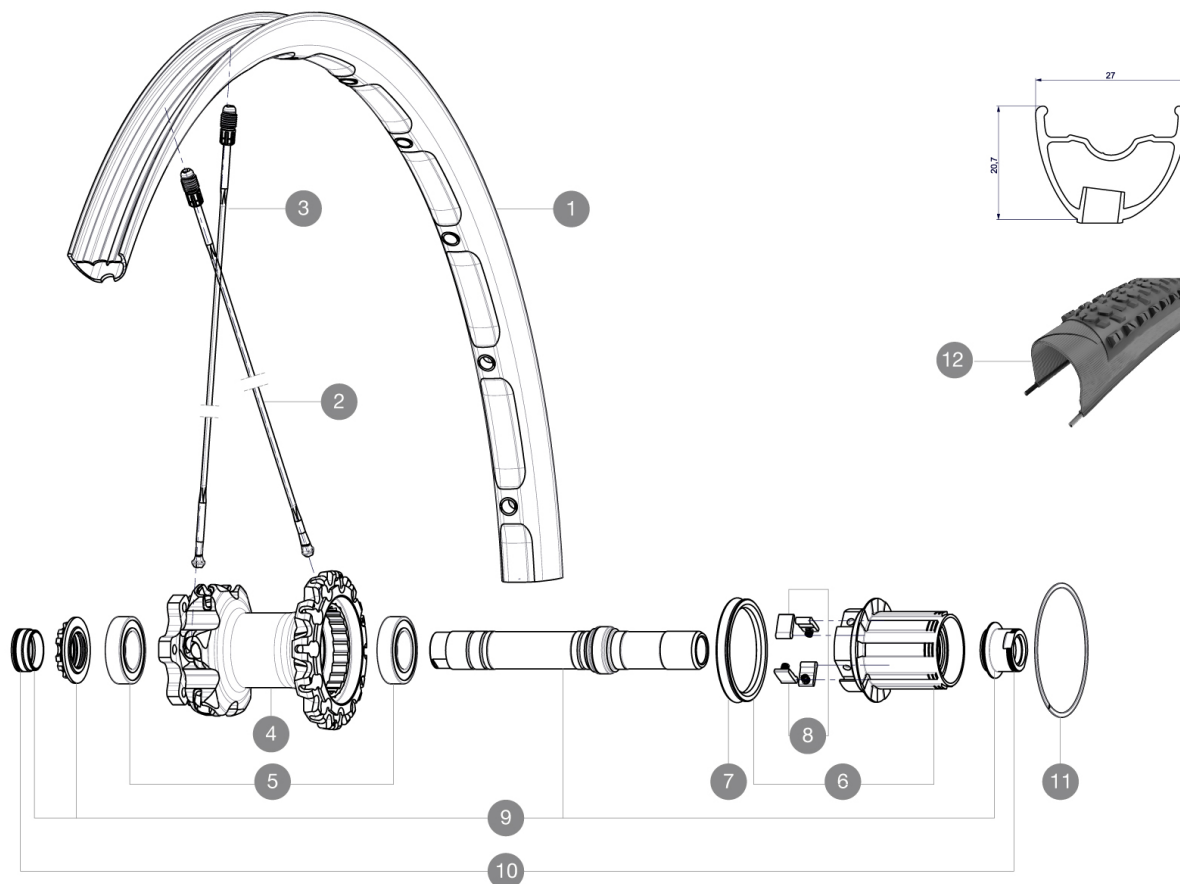

REFERENZE RUOTE

**RIMS**

&NBSP;:

1	V2311113	KIT REAR RIM CROSSMAX XL 2015 27,5"
---	----------	-------------------------------------

**SPOKES**

2	36675101	"10 SPOKES DRIVE SIDE CROSSMAX SLR/ENDURO 650b/27,5"" 251,5m
3	36674901	"12 SPOKES FRONT CROSSMAX SLR/ENDURO 650b/27,5"" 274mm"

**HUB SHELLS**

4	N/A	CORPO MOZZO
5	M40076	HUB BEARINGS 17x30x7 6903 x 2
6	35126001	ITS-4 FREEWHEEL BODY + SEAL 2013 (WITHOUT PAWLS)
7	99610701	ITS4 SEAL
8	99610601	ITS4 PAWLS KIT
9	30870401	REAR AXLE KIT ITS4 135mm D6T/DCL 2012
11	30871801	ELASTIC RING 56mm diam.

**ADAPTERS**

10	30872201	FORK REST ITS-4 135mm REAR AXLE > 2012
----	----------	--

# Crossmax XL 27.5 Supermax

2

2015

REAR