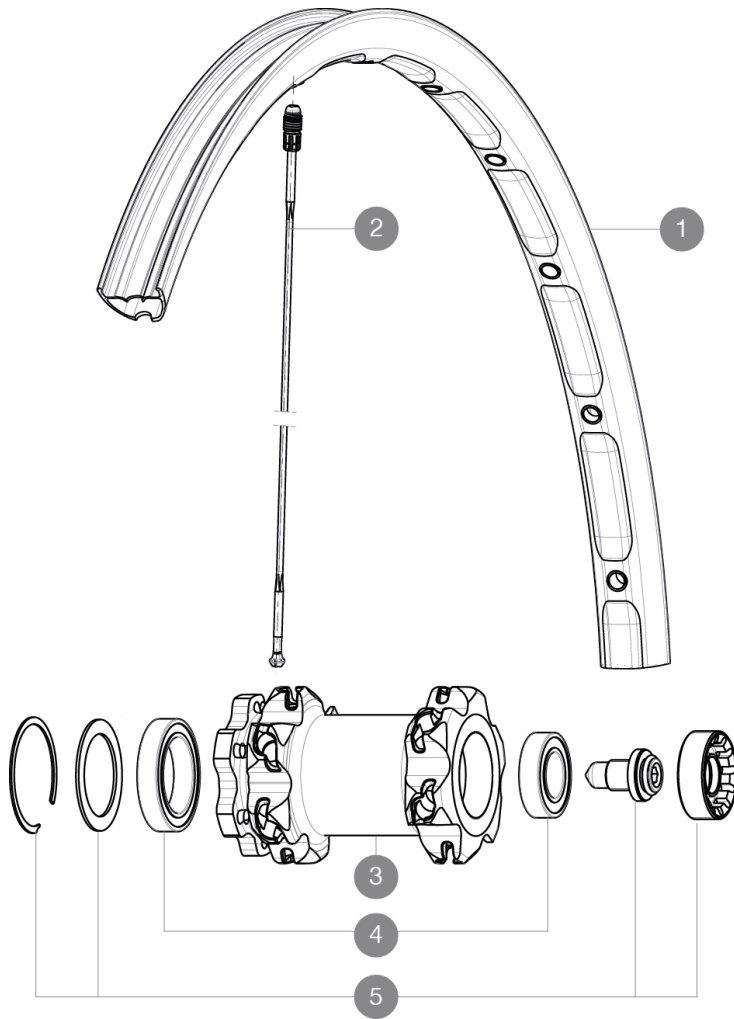

REFERENZEN RÄDER

F16801 CrossmaxXL29SpxFWTS

RIMS

VENTILLOCH \bar{A} (MM): 6,5 :

1	V2310910	KIT FRONT RIM CROSSMAX XL 2015 29"
---	----------	------------------------------------

SPOKES

2	A7209901	KIT 12 FT/NDS CROSSMAX XL/DEEMAX PRO 19 29" SPK 293mm
---	----------	---

HUB SHELLS

3	N/A	NABENKÖRPER
4	M40771	BEARING KIT FOR LEFTY HUB
5	36709301	ASSEMBLY KIT CROSSROC SUPERMAX

MAVIC *Crossmax XL 29 Supermax***Specifications****RADGEWICHTE**

Radgewicht