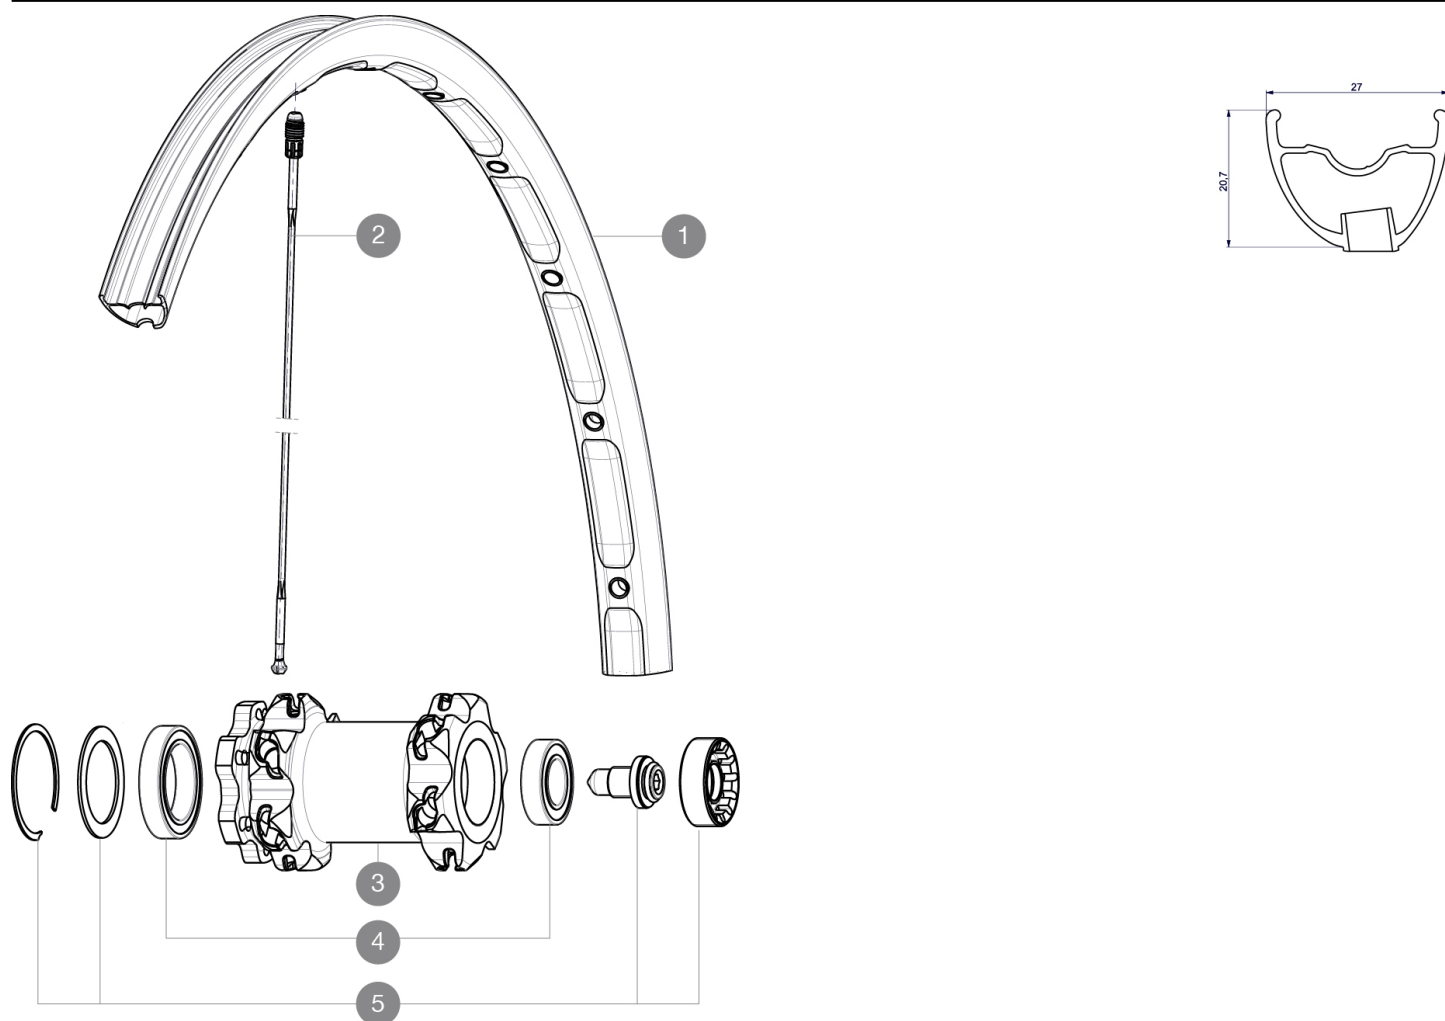

# MAVIC Crossmax XL 29 Supermax

2015  
FRONT

## REFERENCES WHEELS

F16801 CrossmaxXL29SpxFWTS

## RIMS

VALVE HOLE  $\bar{A}$  (MM): 6.5 :

1	V2310910	KIT FRONT RIM CROSSMAX XL 2015 29"
---	----------	------------------------------------

## SPOKES

2	A7209901	KIT 12 FT/NDS CROSSMAX XL/DEEMAX PRO 19 29" SPK 293mm
---	----------	---