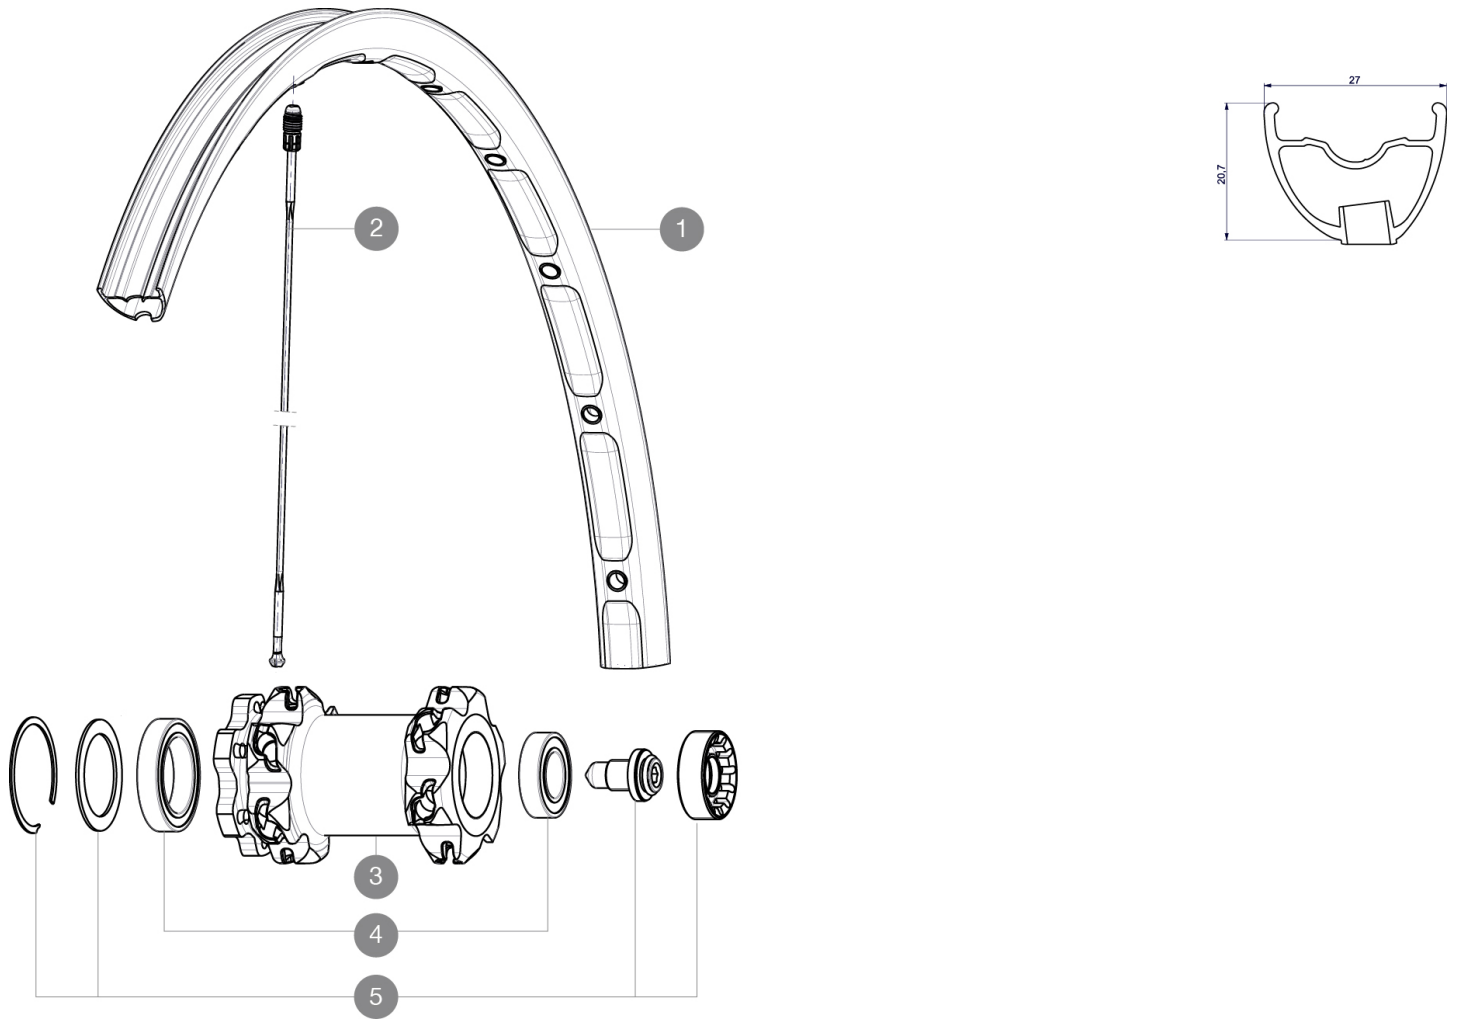

REFERENCES WHEELS

F16801 CrossmaxXL29SpxFWTS

RIMS

VALVE HOLE \bar{A} (MM): 6.5 :

1	V2310910	KIT FRONT RIM CROSSMAX XL 2015 29"
---	----------	------------------------------------

SPOKES

2	A7209901	KIT 12 FT/NDS CROSSMAX XL/DEEMAX PRO 19 29" SPK 293mm
---	----------	---

HUB SHELLS

3	N/A	HUB BODY
4	M40771	BEARING KIT FOR LEFTY 50 & 60 HUB
5	36709301	ASSEMBLY KIT FOR LEFTY SUPERMAX WHEELS

Crossmax XL 29 Supermax

Specifications

WHEEL WEIGHTS

Wheel weight