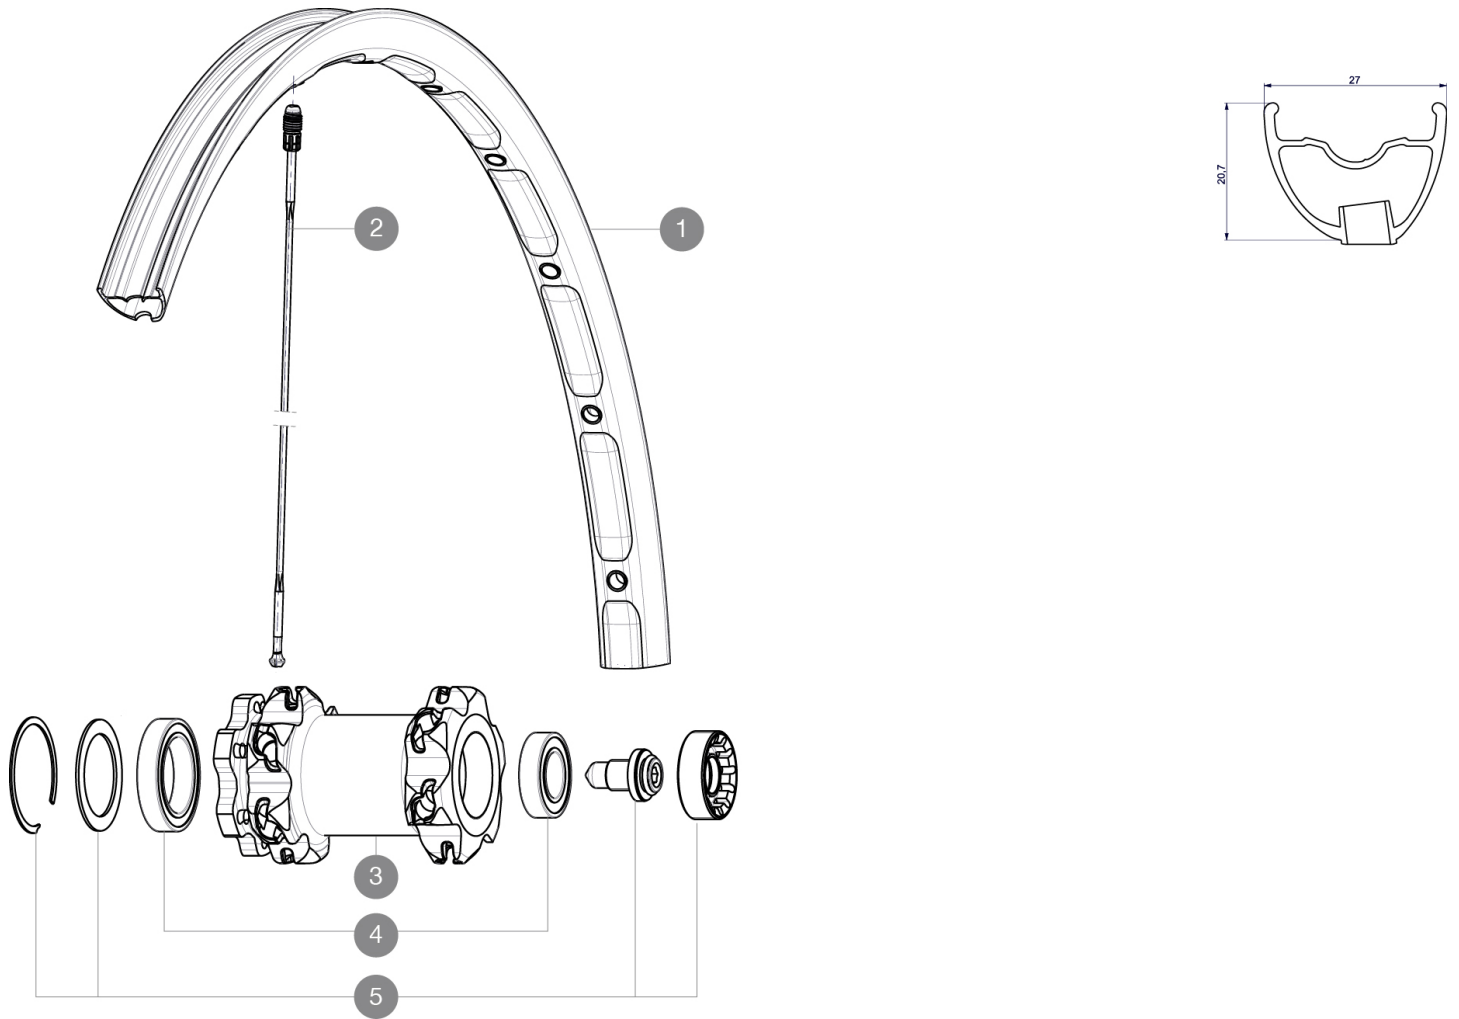

REFERENCES WHEELS

F16801 CrossmaxXL29SpxFWTS

RIMS

VALVE HOLE \bar{A} (MM): 6.5 :

1	V2310910	KIT FRONT RIM CROSSMAX XL 2015 29"
---	----------	------------------------------------

SPOKES

2	A7209901	KIT 12 FT/NDS CROSSMAX XL/DEEMAX PRO 19 29" SPK 293mm
---	----------	---

HUB SHELLS

3	N/A	HUB BODY
4	M40771	BEARING KIT FOR LEFTY 50 & 60 HUB
5	36709301	ASSEMBLY KIT FOR LEFTY SUPERMAX WHEELS

Crossmax XL 29 Supermax

Specifications

WHEEL WEIGHTS

Wheel weight