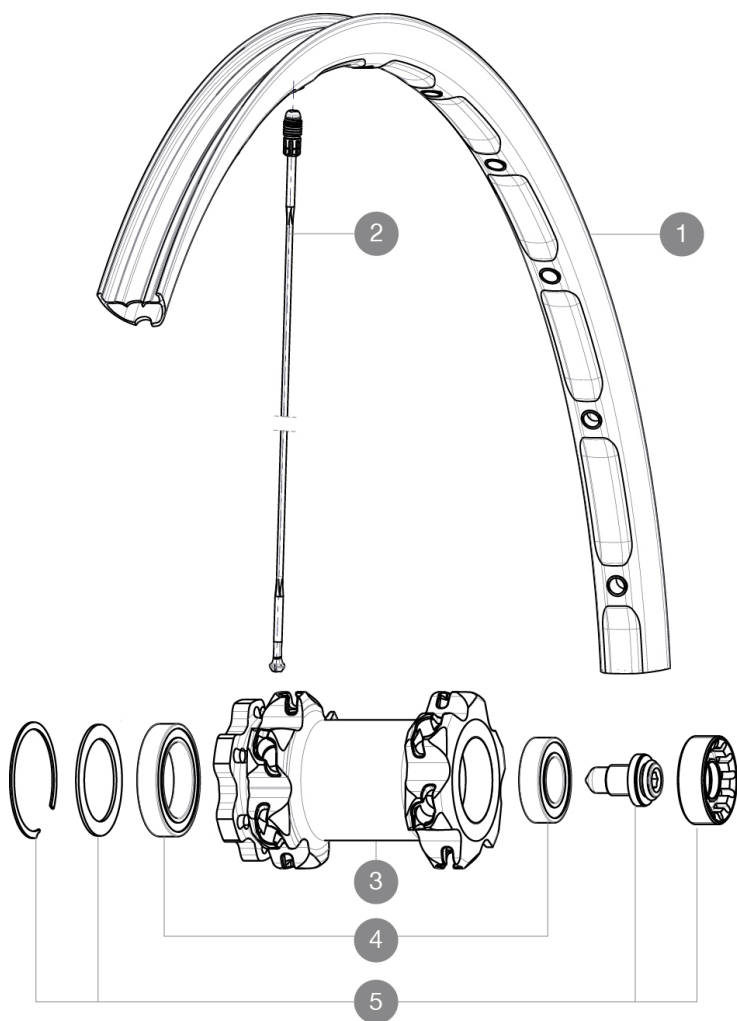

**REFERENCES WHEELS**

F16801 CrossmaxXL29SpxFWTS

**RIMS**

VALVE HOLE  $\bar{A}$  (MM): 6.5 :

1	V2310910	KIT FRONT RIM CROSSMAX XL 2015 29"
---	----------	------------------------------------

**SPOKES**

2	A7209901	KIT 12 FT/NDS CROSSMAX XL/DEEMAX PRO 19 29" SPK 293mm
---	----------	---

**HUB SHELLS**

3	N/A	HUB BODY
4	M40771	BEARING KIT FOR LEFTY 50 & 60 HUB
5	36709301	ASSEMBLY KIT FOR LEFTY SUPERMAX WHEELS

# *Crossmax XL 29 Supermax*

### **WHEEL WEIGHTS**

Wheel weight