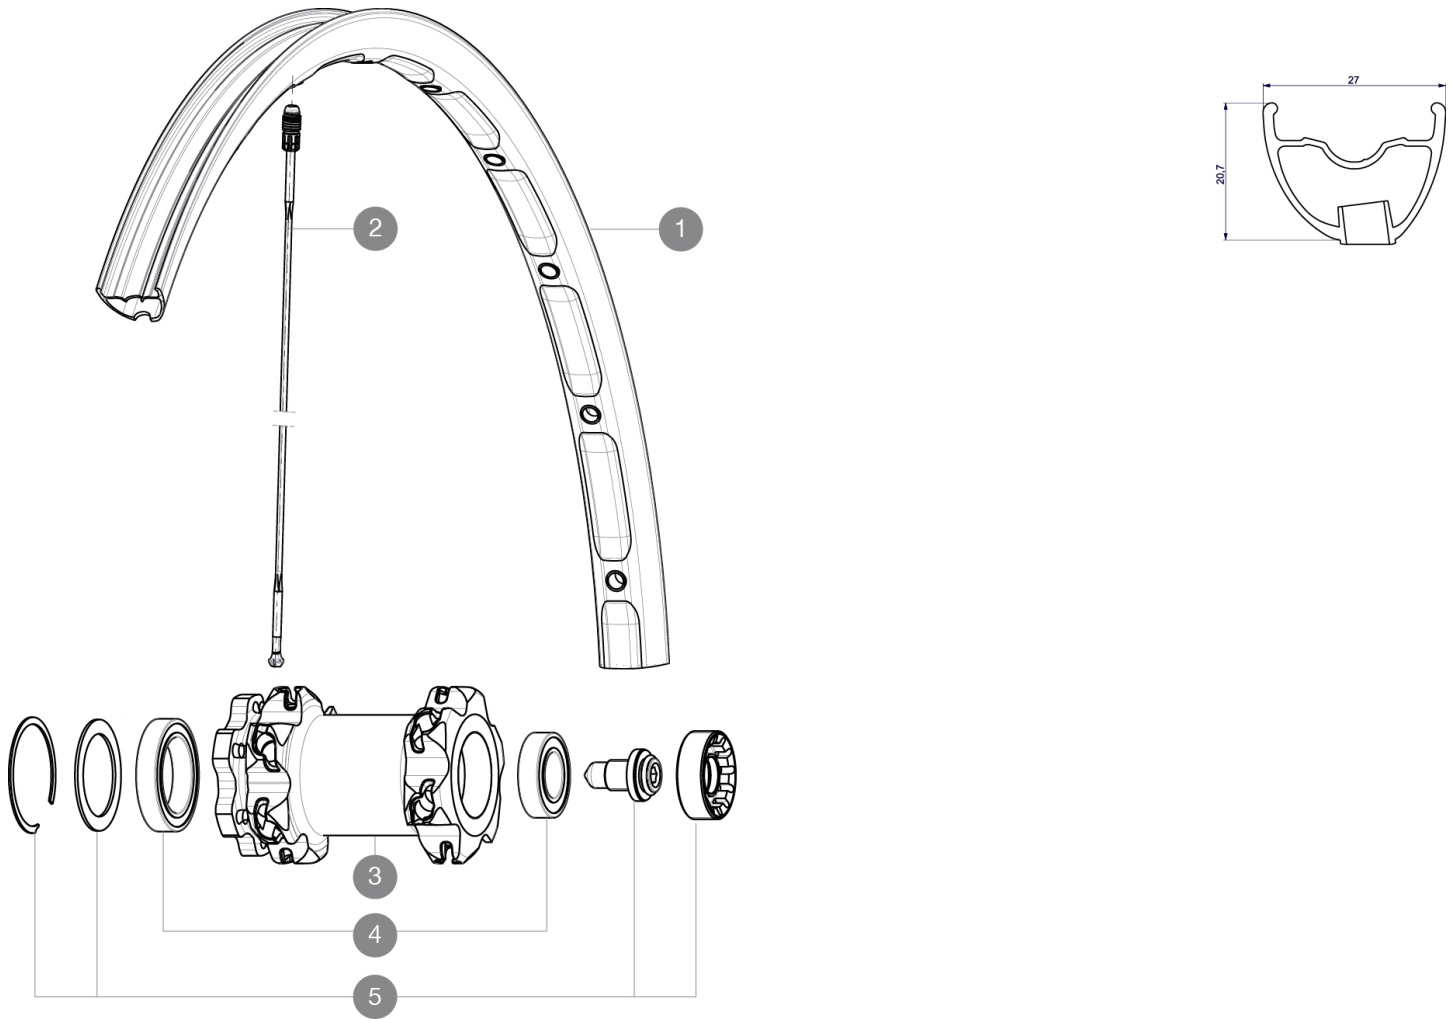

REFERENCES WHEELS

F16801 CrossmaxXL29SpxFWTS

RIMS

VALVE HOLE \bar{A} (MM): 6.5 :

1	V2310910	KIT FRONT RIM CROSSMAX XL 2015 29"
---	----------	------------------------------------

SPOKES

2	A7209901	KIT 12 FT/NDS CROSSMAX XL/DEEMAX PRO 19 29" SPK 293mm
---	----------	---

HUB SHELLS

3	N/A	HUB BODY
4	M40771	BEARING KIT FOR LEFTY 50 & 60 HUB
5	36709301	ASSEMBLY KIT FOR LEFTY SUPERMAX WHEELS

Crossmax XL 29 Supermax

Specifications

WHEEL WEIGHTS

Wheel weight