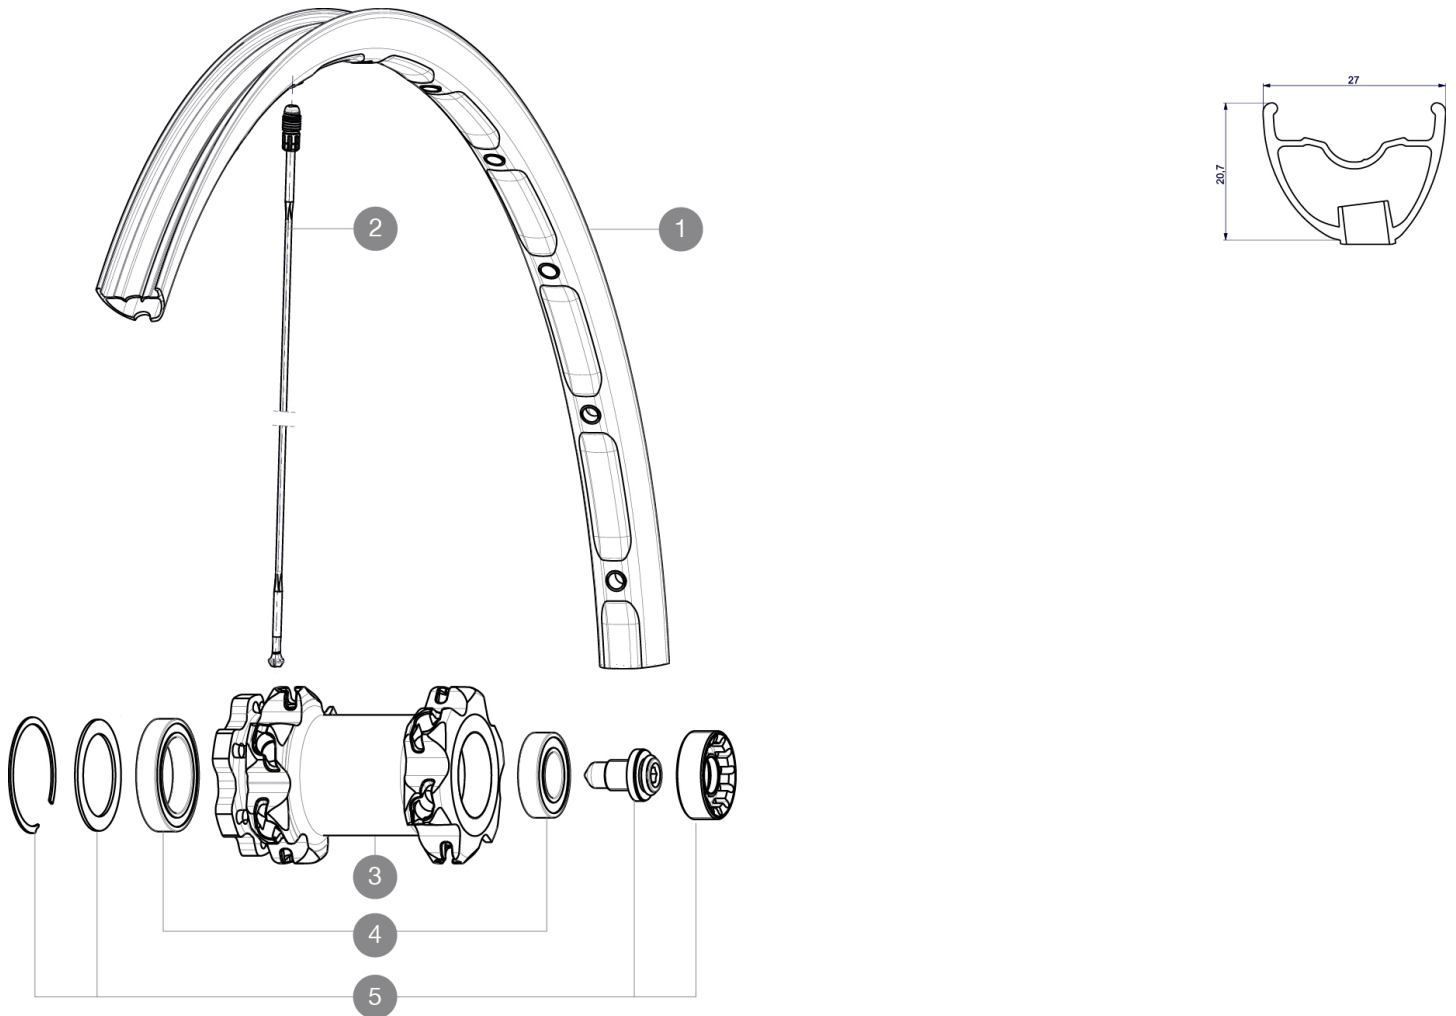

MAVIC Crossmax XL 29 Supermax

2015
FRONT

REFERENCES WHEELS

F16801 CrossmaxXL29SpxFWTS

RIMS

VALVE HOLE \bar{A} (MM): 6.5 :

1	V2310910	KIT FRONT RIM CROSSMAX XL 2015 29"
---	----------	------------------------------------

SPOKES

2	A7209901	KIT 12 FT/NDS CROSSMAX XL/DEEMAX PRO 19 29" SPK 293mm
---	----------	---

HUB SHELLS

3	N/A	HUB BODY
4	M40771	BEARING KIT FOR LEFTY 50 & 60 HUB
5	36709301	ASSEMBLY KIT FOR LEFTY SUPERMAX WHEELS

Crossmax XL 29 Supermax

Specifications

WHEEL WEIGHTS

Wheel weight