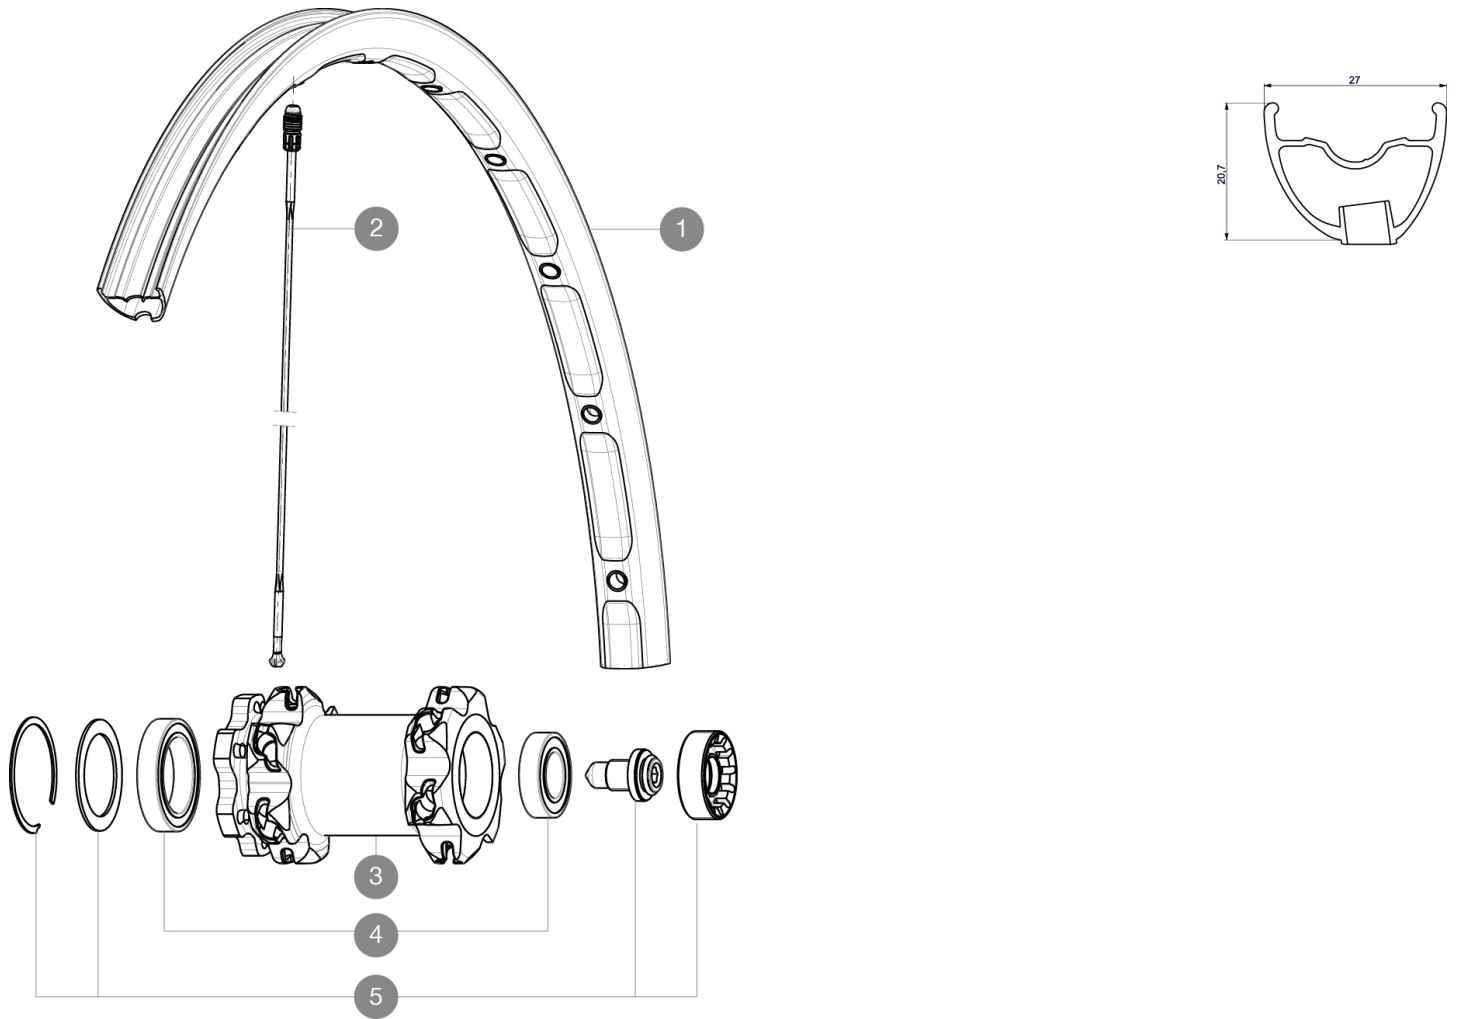

REFERENCES WHEELS

F16801 CrossmaxXL29SpxFWTS

RIMS

VALVE HOLE \bar{A} (MM): 6.5 :

1	V2310910	KIT FRONT RIM CROSSMAX XL 2015 29"
---	----------	------------------------------------

SPOKES

2	A7209901	KIT 12 FT/NDS CROSSMAX XL/DEEMAX PRO 19 29" SPK 293mm
---	----------	-------------------------------------------------------

HUB SHELLS

3	N/A	HUB BODY
4	M40771	BEARING KIT FOR LEFTY 50 & 60 HUB
5	36709301	ASSEMBLY KIT FOR LEFTY SUPERMAX WHEELS

Crossmax XL 29 Supermax

Specifications

WHEEL WEIGHTS

Wheel weight