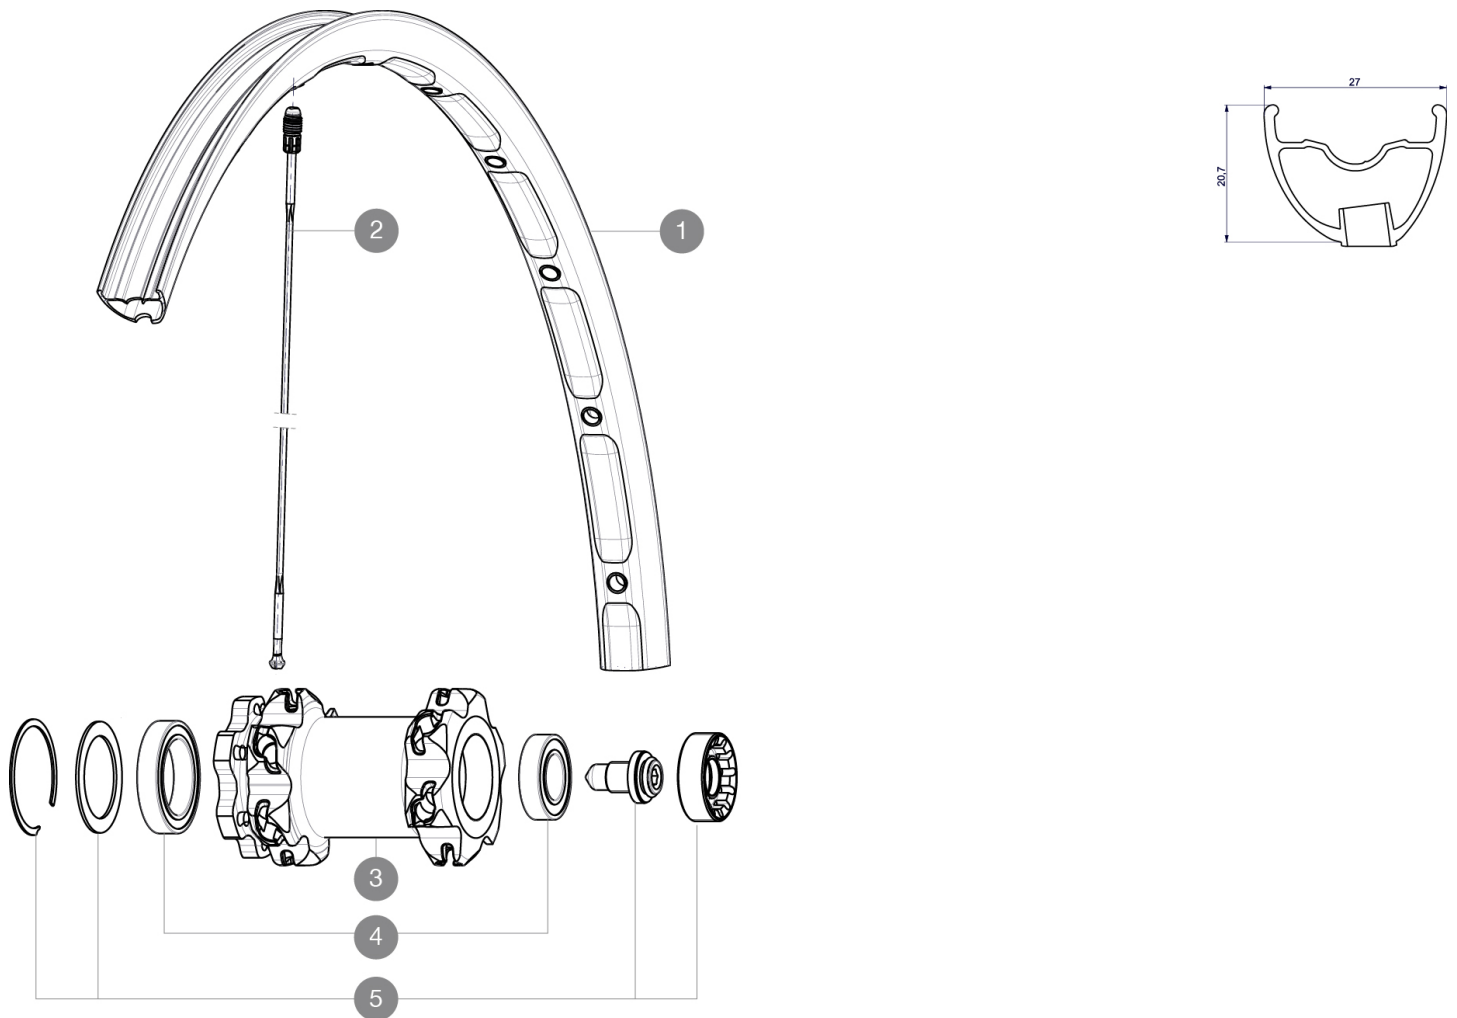

REFERENCES WHEELS

F16801 CrossmaxXL29SpxFWTS

RIMS

VALVE HOLE \bar{A} (MM): 6.5 :

1	V2310910	KIT FRONT RIM CROSSMAX XL 2015 29"
---	----------	------------------------------------

SPOKES

2	A7209901	KIT 12 FT/NDS CROSSMAX XL/DEEMAX PRO 19 29" SPK 293mm
---	----------	---

HUB SHELLS

3	N/A	HUB BODY
4	M40771	BEARING KIT FOR LEFTY 50 & 60 HUB
5	36709301	ASSEMBLY KIT FOR LEFTY SUPERMAX WHEELS

Crossmax XL 29 Supermax

Specifications

WHEEL WEIGHTS

Wheel weight