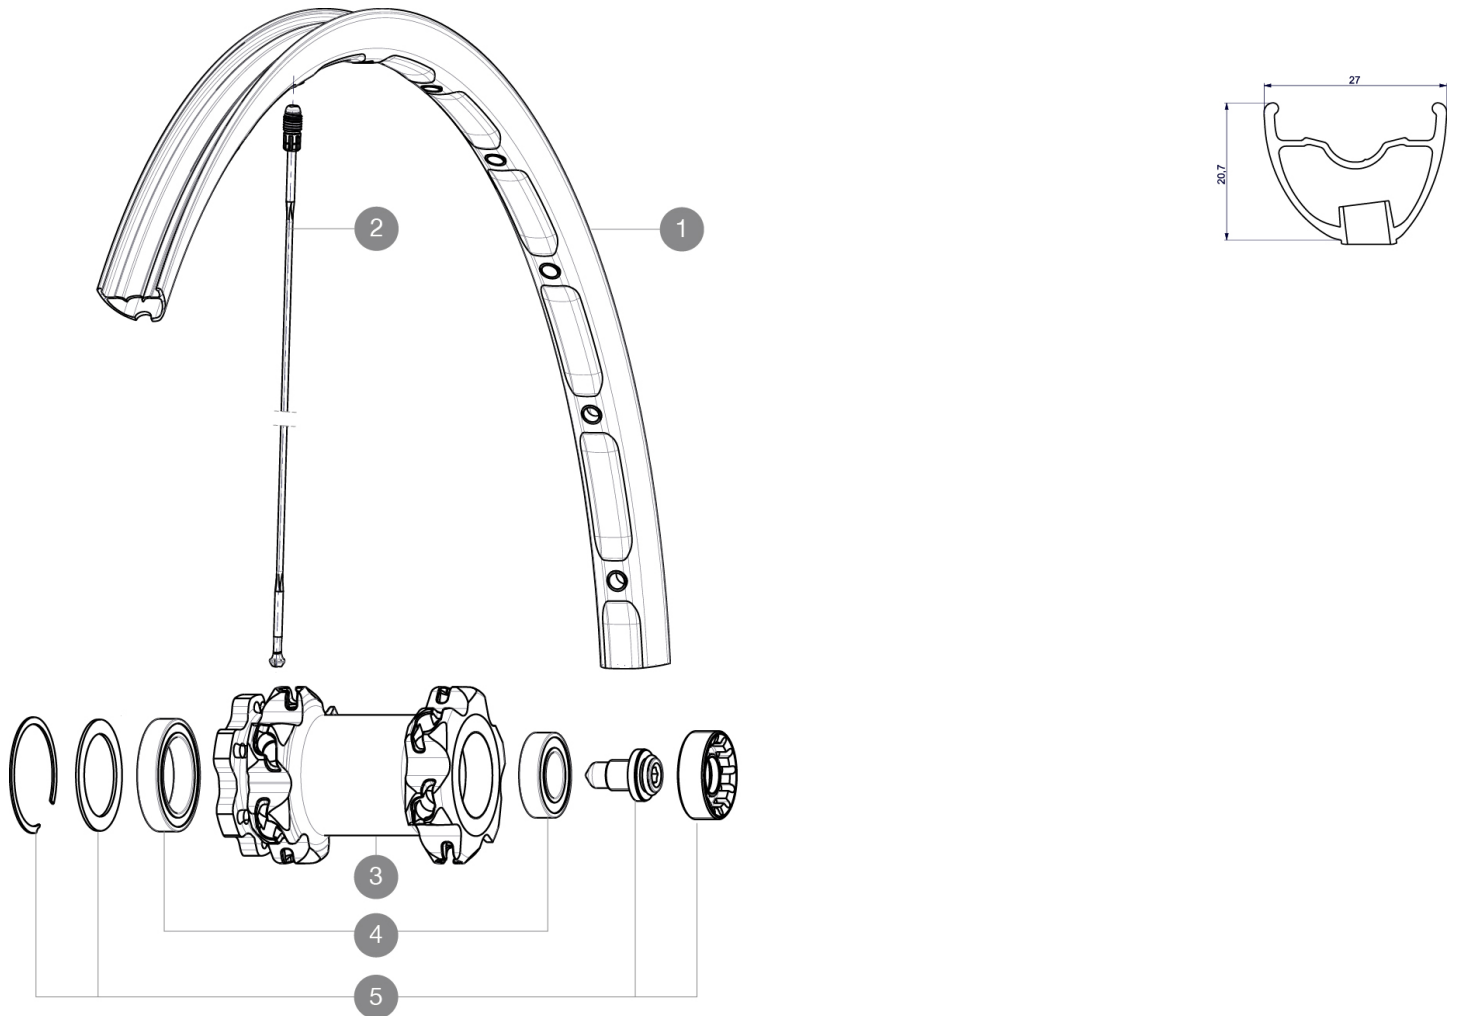

REFERENZE RUOTE

F16801 CrossmaxXL29SpxFWTS

RIMS

DIAM. FORO VALVOLA (MM): 6,5 :

1	V2310910	KIT FRONT RIM CROSSMAX XL 2015 29"
---	----------	------------------------------------

SPOKES

2	A7209901	KIT 12 FT/NDS CROSSMAX XL/DEEMAX PRO 19 29" SPK 293mm
---	----------	---

HUB SHELLS

3	N/A	CORPO MOZZO
4	M40771	KIT CUSCINETTI x MOZZO LEFTY
5	36709301	ASSEMBLY KIT CROSSROC SUPERMAX

MAVIC *Crossmax XL 29 Supermax***Specifications****PESI RUOTE**

Peso della ruota