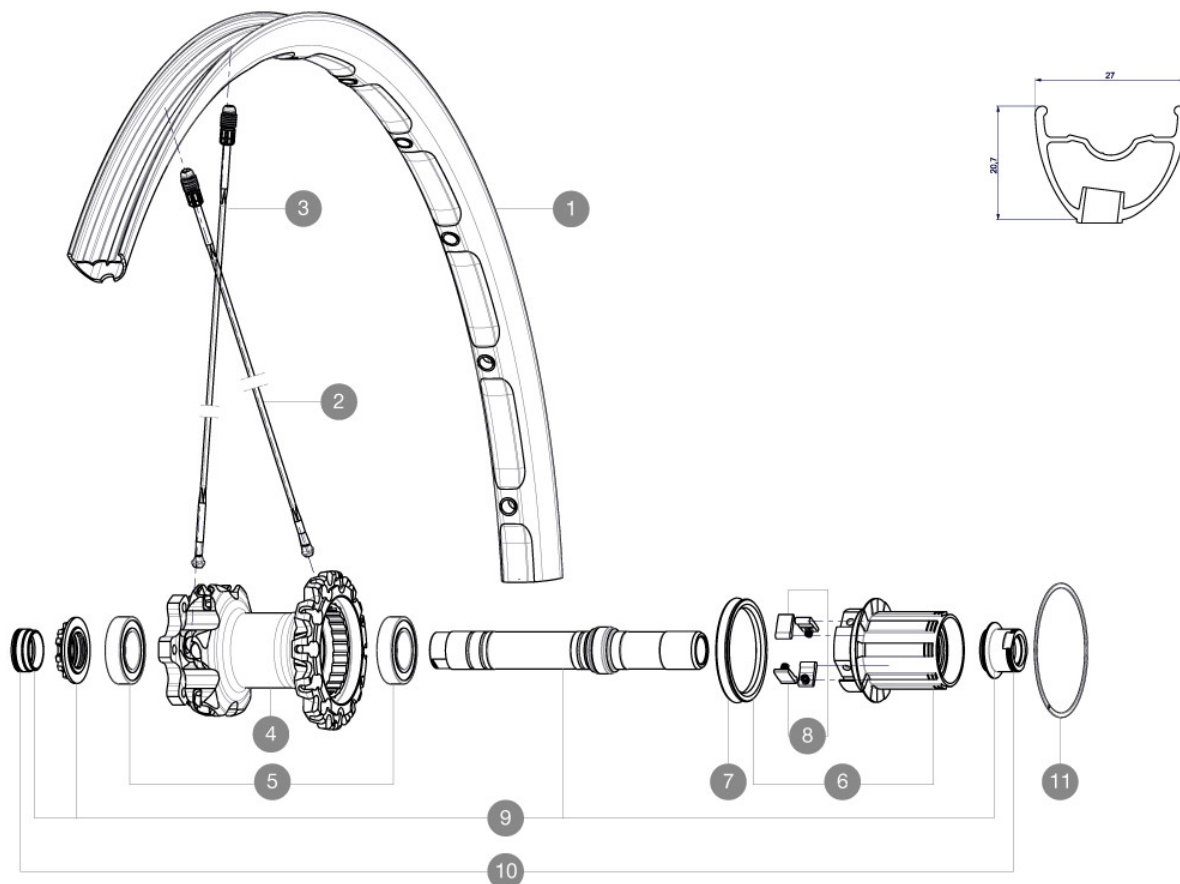

REFERENCES WHEELS

RIMS

VALVE HOLE \bar{A} (MM): 6.5 :

1	V2311213	KIT REAR RIM CROSSMAX XL 2015 29"
---	----------	-----------------------------------

SPOKES

2	35113801	"KIT 10 DS M7/7 XMAX SLR/PRO 29"" SPK 269,5mm"
3	A7209901	KIT 12 FT/NDS CROSSMAX XL/DEEMAX PRO 19 29" SPK 293mm

HUB SHELLS

4	N/A	HUB BODY
5	M40076	HUB BEARINGS 17x30x7 6903 x 2
6	35126001	ITS-4 FREEWHEEL BODY + SEAL 2013 (NO PAWLS)
7	99610701	ITS-4 FREEWHEEL SEAL
8	99610601	PAWLS KIT FOR ITS-4 (OR TS-2)
9	30870401	REAR QRM + AXLE KIT ITS4 135mm from 2012
11	30871801	ELASTIC RING 56mm diam. ITS-4 20 SPOKES

ADAPTERS

10	30872201	FRAME SUPPORT ITS-4 135mm REAR AXLE > 2012
----	----------	--

Crossmax XL 29 Supermax

Specifications

WHEEL WEIGHTS

Wheel weight