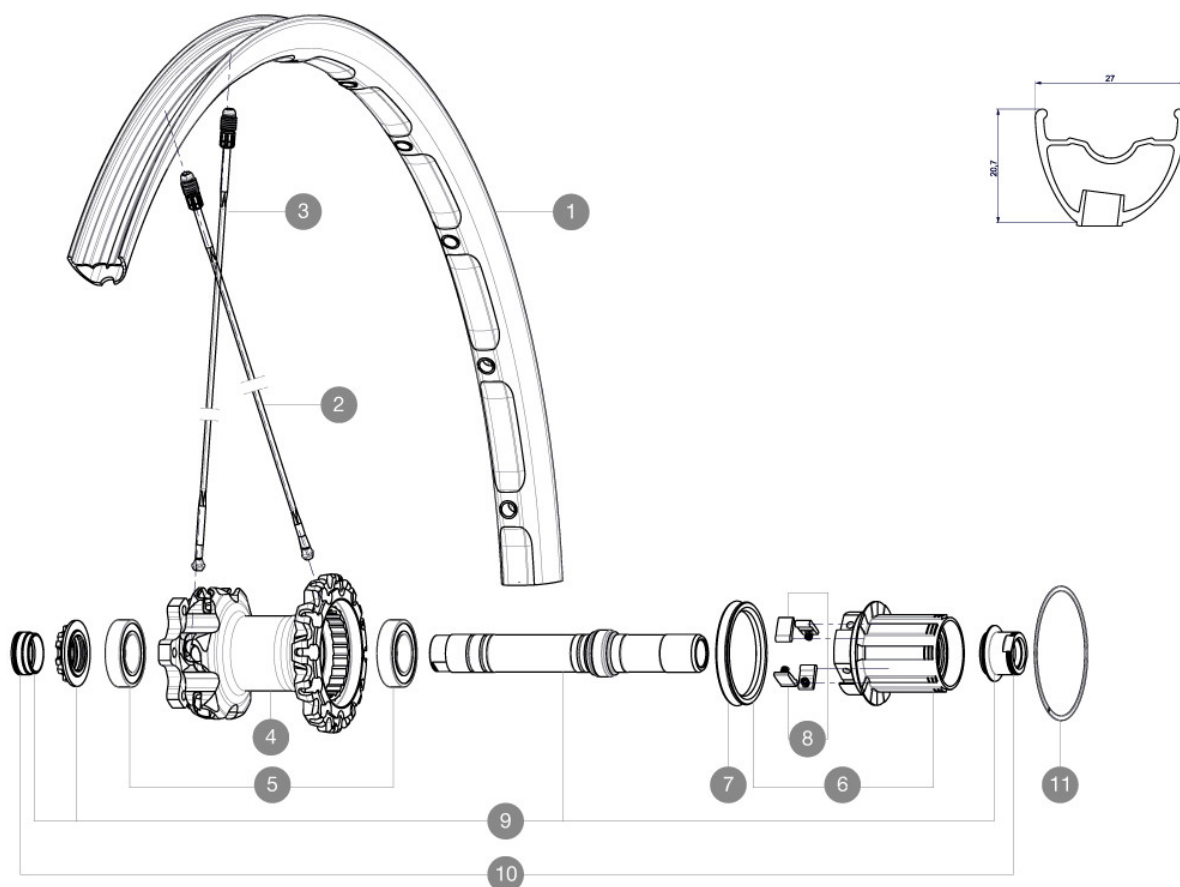

## REFERENCES WHEELS

### RIMS

VALVE HOLE  $\bar{A}$  (MM): 6.5 :

1	V2311213	KIT REAR RIM CROSSMAX XL 2015 29"
---	----------	-----------------------------------

### SPOKES

2	35113801	"KIT 10 DS M7/7 XMAX SLR/PRO 29"" SPK 269,5mm"
3	A7209901	KIT 12 FT/NDS CROSSMAX XL/DEEMAX PRO 19 29" SPK 293mm

### WHEEL WEIGHTS

Wheel weight