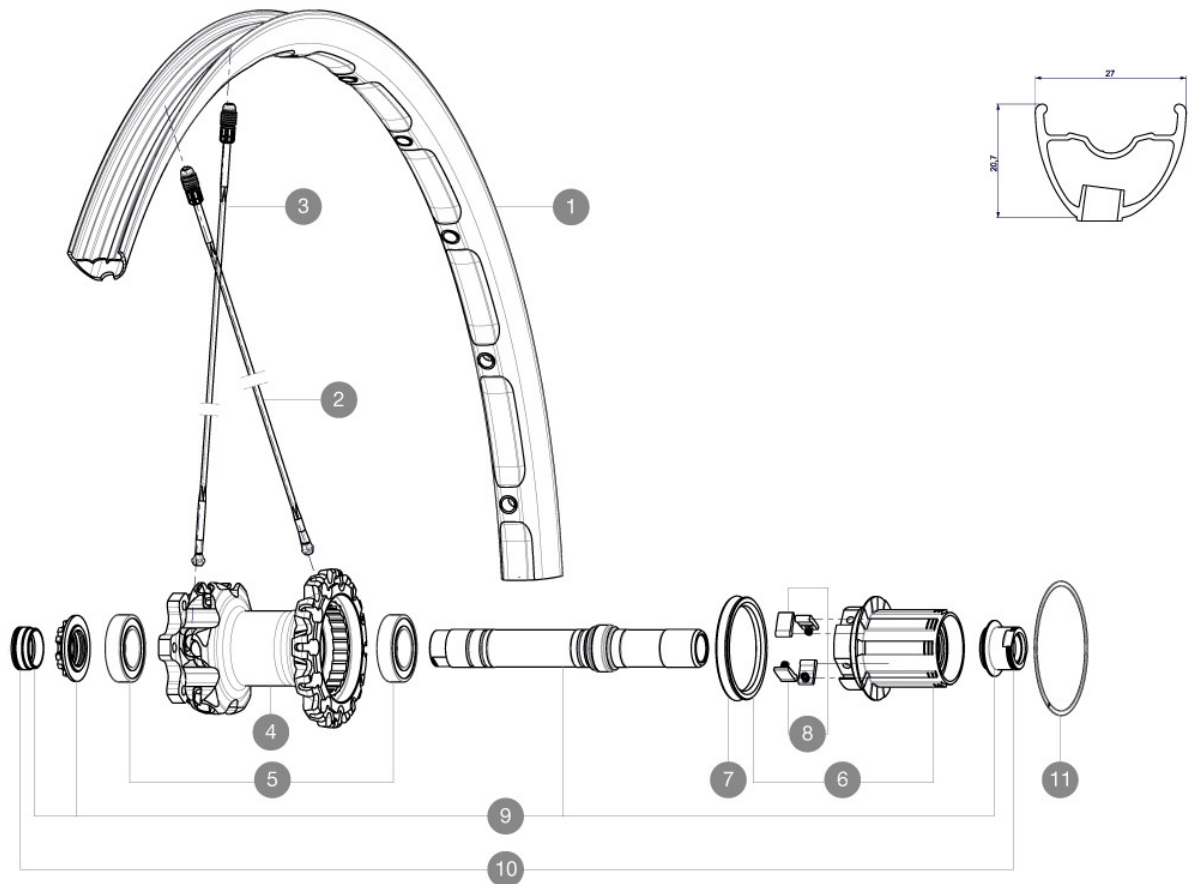

REFERENCES WHEELS

RIMS

VALVE HOLE \bar{A} (MM): 6.5 :

1	V2311213	KIT REAR RIM CROSSMAX XL 2015 29"
---	----------	-----------------------------------

SPOKES

2	35113801	"KIT 10 DS M7/7 XMAX SLR/PRO 29"" SPK 269,5mm"
3	A7209901	KIT 12 FT/NDS CROSSMAX XL/DEEMAX PRO 19 29" SPK 293mm

HUB SHELLS

4	N/A	HUB BODY
5	M40076	HUB BEARINGS 17x30x7 6903 x 2
6	35126001	ITS-4 FREEWHEEL BODY + SEAL 2013 (NO PAWLS)
7	99610701	ITS-4 FREEWHEEL SEAL
8	99610601	PAWLS KIT FOR ITS-4 (OR TS-2)
9	30870401	REAR QRM + AXLE KIT ITS4 135mm from 2012
11	30871801	ELASTIC RING 56mm diam. ITS-4 20 SPOKES

ADAPTERS

10	30872201	FRAME SUPPORT ITS-4 135mm REAR AXLE > 2012
----	----------	--

Crossmax XL 29 Supermax

Specifications

WHEEL WEIGHTS

Wheel weight