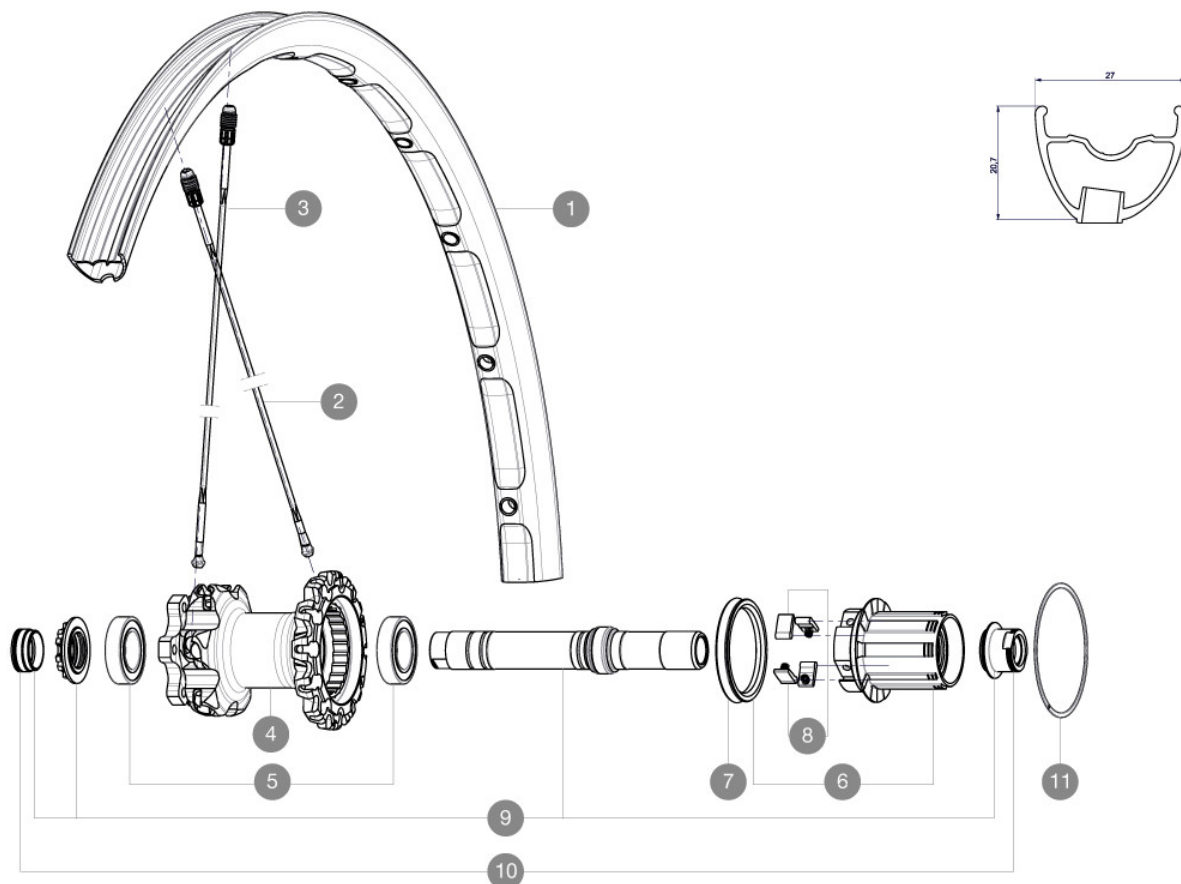

REFERENCES WHEELS

RIMS

VALVE HOLE \bar{A} (MM): 6.5 :

1	V2311213	KIT REAR RIM CROSSMAX XL 2015 29"
---	----------	-----------------------------------

SPOKES

2	35113801	"KIT 10 DS M7/7 XMAX SLR/PRO 29"" SPK 269,5mm"
3	A7209901	KIT 12 FT/NDS CROSSMAX XL/DEEMAX PRO 19 29" SPK 293mm

HUB SHELLS

4	N/A	HUB BODY
5	M40076	HUB BEARINGS 17x30x7 6903 x 2
6	35126001	ITS-4 FREEWHEEL BODY + SEAL 2013 (NO PAWLS)
7	99610701	ITS-4 FREEWHEEL SEAL
8	99610601	PAWLS KIT FOR ITS-4 (OR TS-2)
9	30870401	REAR QRM + AXLE KIT ITS4 135mm from 2012
11	30871801	ELASTIC RING 56mm diam. ITS-4 20 SPOKES

ADAPTERS

10	30872201	FRAME SUPPORT ITS-4 135mm REAR AXLE > 2012
----	----------	--

Crossmax XL 29 Supermax

Specifications

WHEEL WEIGHTS

Wheel weight