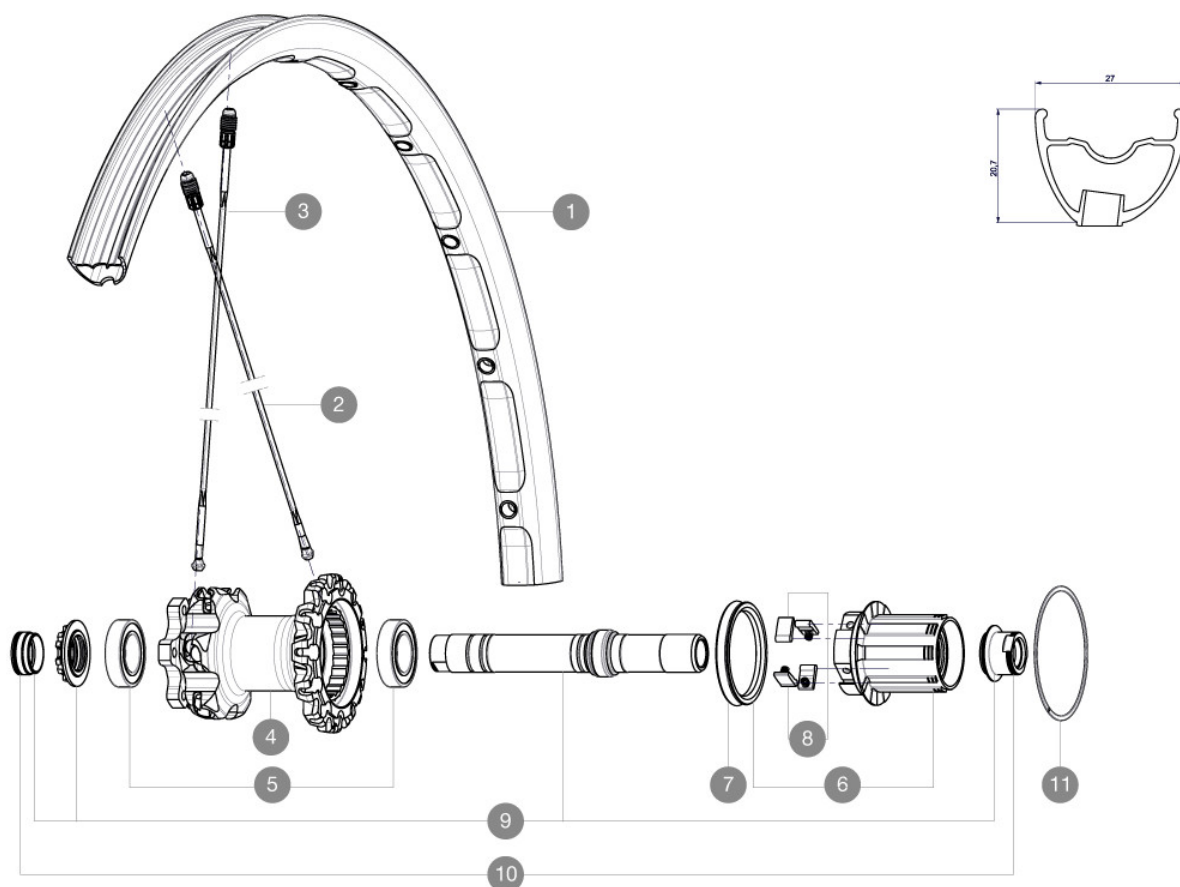

REFERENCES WHEELS

RIMS

VALVE HOLE \bar{A} (MM): 6.5 :

1	V2311213	KIT REAR RIM CROSSMAX XL 2015 29"
---	----------	-----------------------------------

SPOKES

2	35113801	"KIT 10 DS M7/7 XMAX SLR/PRO 29"" SPK 269,5mm"
3	A7209901	KIT 12 FT/NDS CROSSMAX XL/DEEMAX PRO 19 29" SPK 293mm

HUB SHELLS

4	N/A	HUB BODY
5	M40076	HUB BEARINGS 17x30x7 6903 x 2
6	35126001	ITS-4 FREEWHEEL BODY + SEAL 2013 (NO PAWLS)
7	99610701	ITS-4 FREEWHEEL SEAL
8	99610601	PAWLS KIT FOR ITS-4 (OR TS-2)
9	30870401	REAR QRM + AXLE KIT ITS4 135mm from 2012
11	30871801	ELASTIC RING 56mm diam. ITS-4 20 SPOKES

ADAPTERS

10	30872201	FRAME SUPPORT ITS-4 135mm REAR AXLE > 2012
----	----------	--

Crossmax XL 29 Supermax

Specifications

WHEEL WEIGHTS

Wheel weight