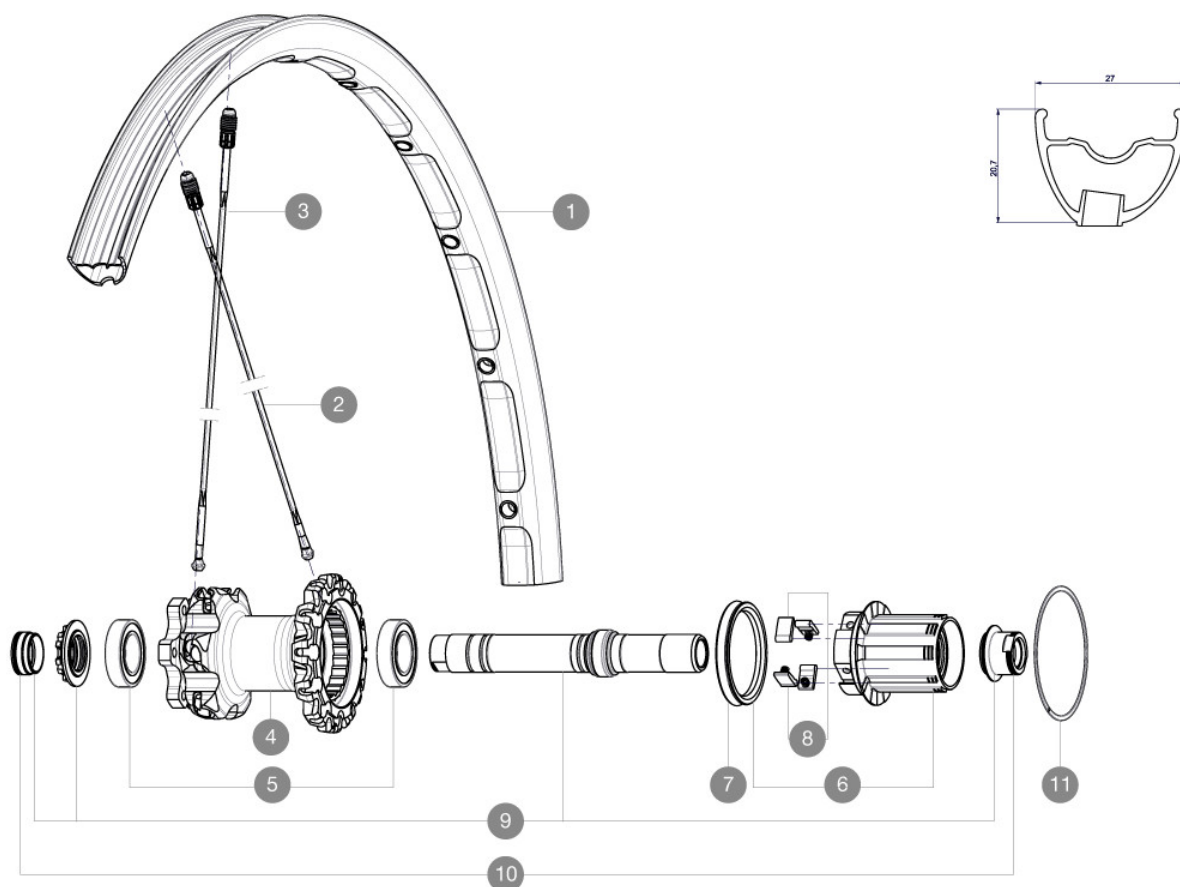

REFERENZE RUOTE

RIMS

DIAM. FORO VALVOLA (MM): 6,5 :

1	V2311213	KIT REAR RIM CROSSMAX XL 2015 29"
---	----------	-----------------------------------

SPOKES

2	35113801	"10 SPOKES M7/7 DRV BLK CROSSMAX SLR 29"" 269,5mm"
3	A7209901	KIT 12 FT/NDS CROSSMAX XL/DEEMAX PRO 19 29" SPK 293mm

HUB SHELLS

4	N/A	CORPO MOZZO
5	M40076	HUB BEARINGS 17x30x7 6903 x 2
6	35126001	ITS-4 FREEWHEEL BODY + SEAL 2013 (WITHOUT PAWLS)
7	99610701	ITS4 SEAL
8	99610601	ITS4 PAWLS KIT
9	30870401	REAR AXLE KIT ITS4 135mm D6T/DCL 2012
11	30871801	ELASTIC RING 56mm diam.

ADAPTERS

10	30872201	FORK REST ITS-4 135mm REAR AXLE > 2012
----	----------	--

Crossmax XL 29 Supermax

Specifications

PESI RUOTE

Peso della ruota