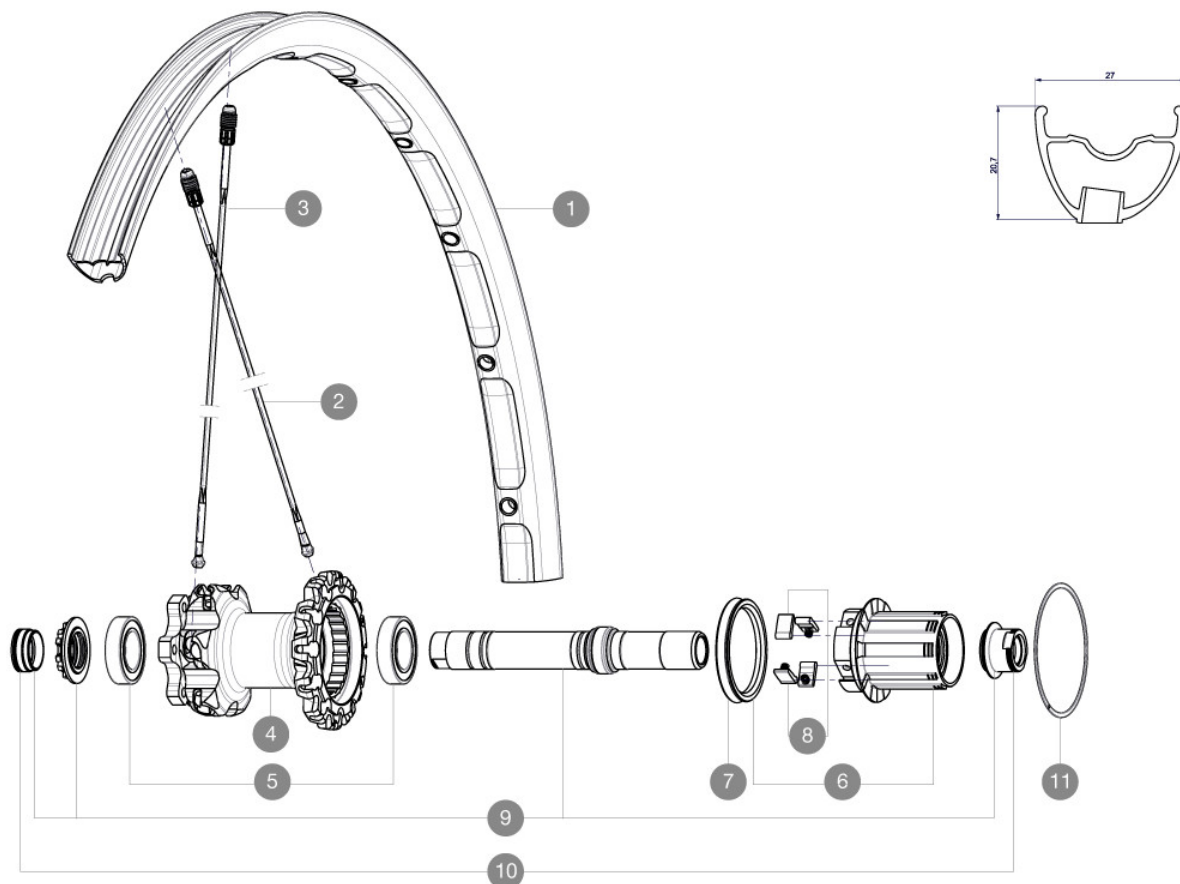

REFERENZE RUOTE

RIMS

DIAM. FORO VALVOLA (MM): 6,5 :

1	V2311213	KIT REAR RIM CROSSMAX XL 2015 29"
---	----------	-----------------------------------

SPOKES

2	35113801	"10 SPOKES M7/7 DRV BLK CROSSMAX SLR 29"" 269,5mm"
3	A7209901	KIT 12 FT/NDS CROSSMAX XL/DEEMAX PRO 19 29" SPK 293mm

HUB SHELLS

4	N/A	CORPO MOZZO
5	M40076	HUB BEARINGS 17x30x7 6903 x 2
6	35126001	ITS-4 FREEWHEEL BODY + SEAL 2013 (WITHOUT PAWLS)
7	99610701	ITS4 SEAL
8	99610601	ITS4 PAWLS KIT
9	30870401	REAR AXLE KIT ITS4 135mm D6T/DCL 2012
11	30871801	ELASTIC RING 56mm diam.

ADAPTERS

10	30872201	FORK REST ITS-4 135mm REAR AXLE > 2012
----	----------	--

Crossmax XL 29 Supermax

Specifications

PESI RUOTE

Peso della ruota