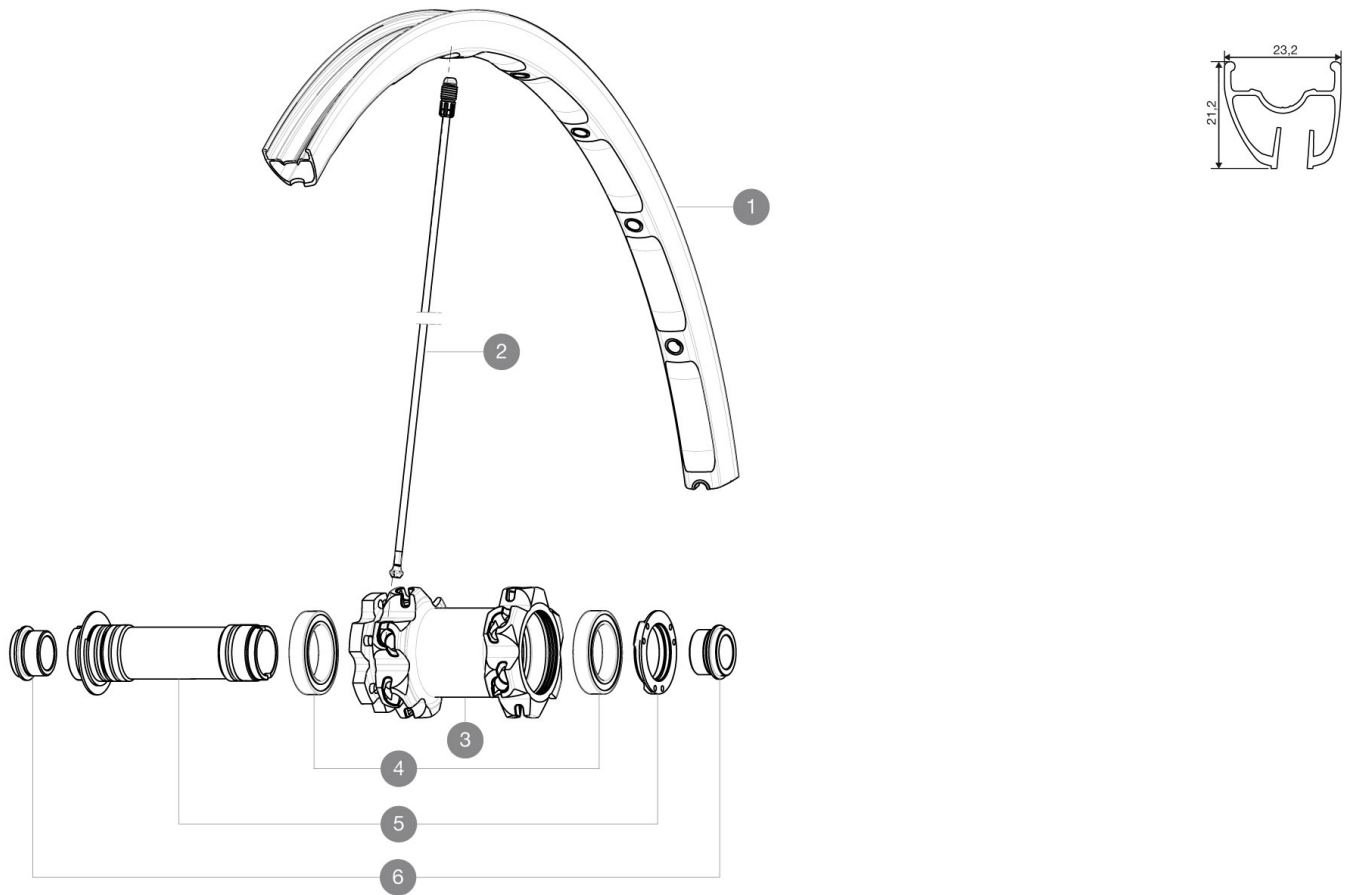

## REFERENCES WHEELS

### RIMS

VALVE HOLE  $\bar{A}$  (MM): 6.5 :

1 V2312010 "KIT FRONT CROSSMAX ST 27,5" RIM"

### SPOKES

2 V2380401 "KIT 12 FRT CROSSMAX ST 27.5" ALU SPOKE 274mm"

### HUB SHELLS

3 N/A HUB BODY  
4 M40179 FRONT BEARING 25x37x7 20mm AXLE  
5 30870501 FRONT AXLE 20mm CROSSMAX + DEEMAX ULTI 2012