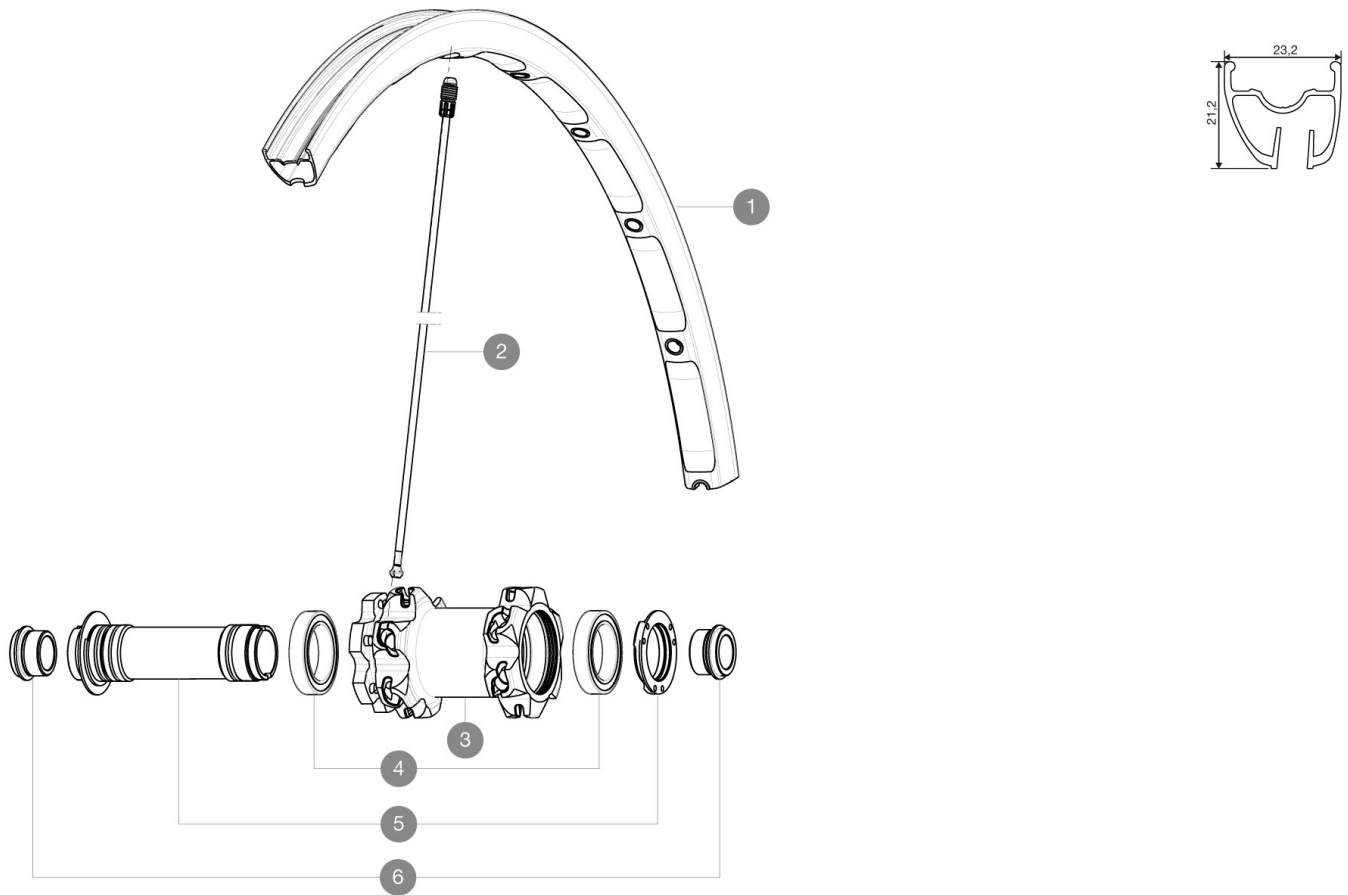

REFERENCES WHEELS

RIMS

VALVE HOLE \bar{A} (MM): 6.5 :

1 V2312010 "KIT FRONT CROSSMAX ST 27,5" RIM"

SPOKES

2 V2380401 "KIT 12 FRT CROSSMAX ST 27.5" ALU SPOKE 274mm"

HUB SHELLS

3 N/A HUB BODY
4 M40179 FRONT BEARING 25x37x7 20mm AXLE
5 30870501 FRONT AXLE 20mm CROSSMAX + DEEMAX ULTI 2012

ADAPTERS

6 12982801 ADAPTER Ft 20 to 15mm

MAVIC *Crossmax ST*

DELIVERED WITH

BX601 rear quick release	
BX601 rear quick release	
UST valve and accessories	
UST valve and accessories	
Front 15 mm adapters	
Front 15 mm adapters	
Rear QR adapters	
Rear QR adapters	
Rear 12x142mm adapters	
Rear 12x142mm adapters	
Specific disc bolts	
Specific disc bolts	
Computer magnet (front wheel)	
Computer magnet (front wheel)	
Multifonction adjustment wrench	
Multifonction adjustment wrench	
User guide	
User guide	