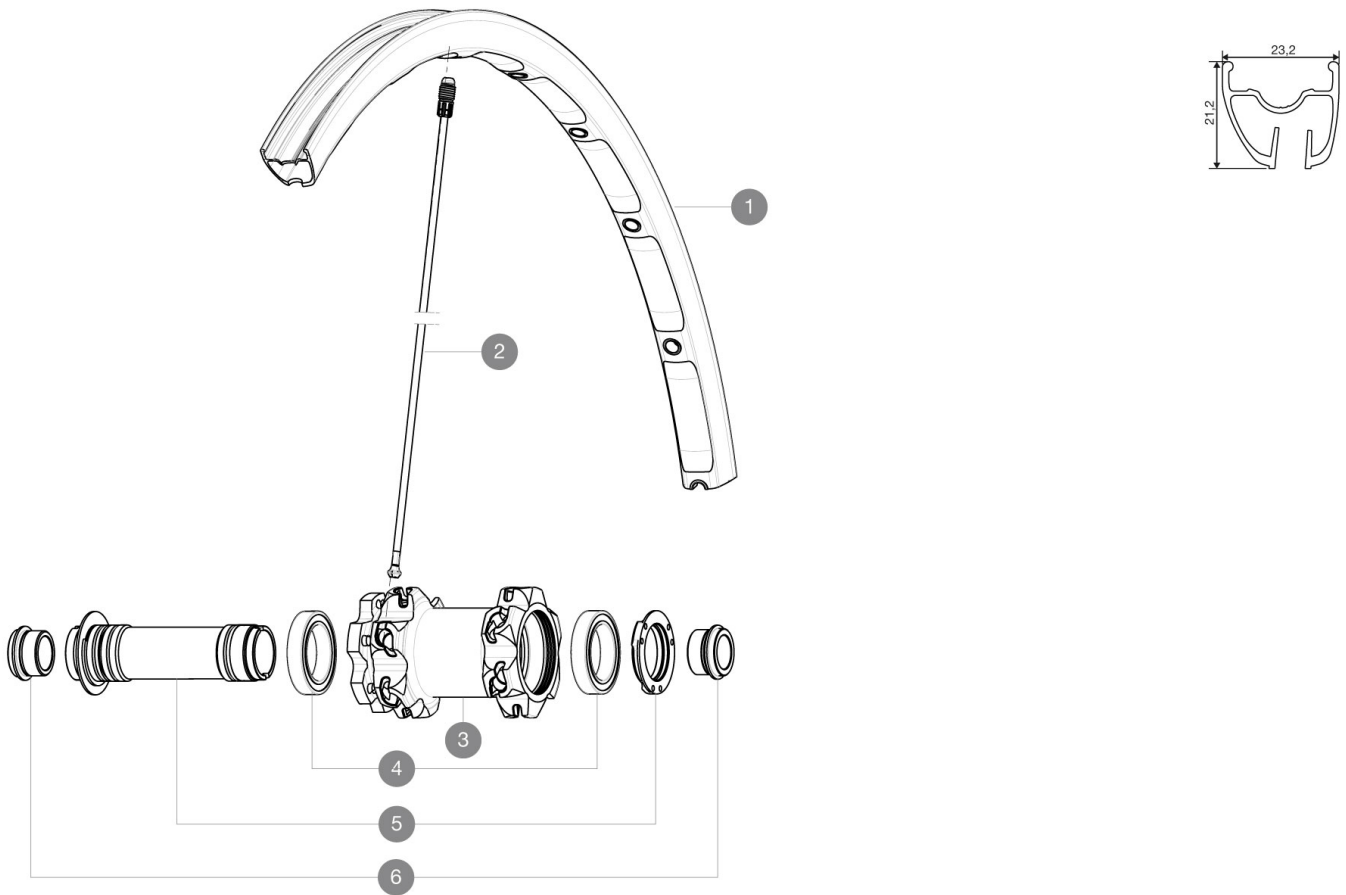

REFERENCES WHEELS

RIMS

VALVE HOLE \bar{A} (MM): 6.5 :

1 V2312010 "KIT FRONT CROSSMAX ST 27,5" RIM"

SPOKES

2 V2380401 "KIT 12 FRT CROSSMAX ST 27.5" ALU SPOKE 274mm"

HUB SHELLS

3 N/A HUB BODY
4 M40179 FRONT BEARING 25x37x7 20mm AXLE
5 30870501 FRONT AXLE 20mm CROSSMAX + DEEMAX ULTI 2012

ADAPTERS

6 12982801 ADAPTER Ft 20 to 15mm

MAVIC *Crossmax ST*

DELIVERED WITH

BX601 rear quick release	
BX601 rear quick release	
UST valve and accessories	
UST valve and accessories	
Front 15 mm adapters	
Front 15 mm adapters	
Rear QR adapters	
Rear QR adapters	
Rear 12x142mm adapters	
Rear 12x142mm adapters	
Specific disc bolts	
Specific disc bolts	
Computer magnet (front wheel)	
Computer magnet (front wheel)	
Multifonction adjustment wrench	
Multifonction adjustment wrench	
User guide	
User guide	