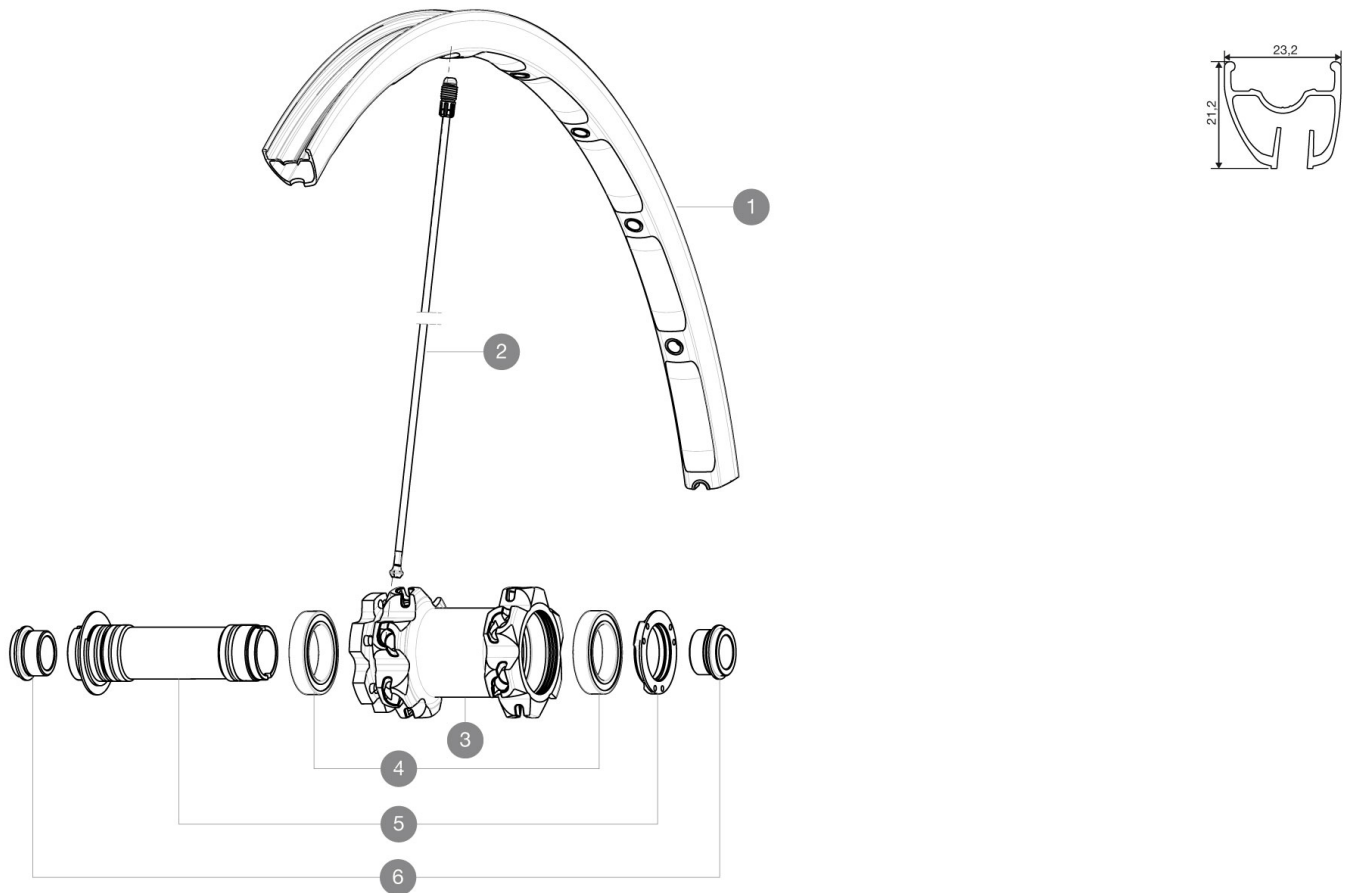

REFERENCES WHEELS

RIMS

VALVE HOLE \bar{A} (MM): 6.5 :

1 V2312010 "KIT FRONT CROSSMAX ST 27,5" RIM"

SPOKES

2 V2380401 "KIT 12 FRT CROSSMAX ST 27.5" ALU SPOKE 274mm"

HUB SHELLS

3 N/A HUB BODY
4 M40179 FRONT BEARING 25x37x7 20mm AXLE
5 30870501 FRONT AXLE 20mm CROSSMAX + DEEMAX ULTI 2012

ADAPTERS

6 12982801 ADAPTER Ft 20 to 15mm

MAVIC *Crossmax ST*

DELIVERED WITH

BX601 rear quick release	
BX601 rear quick release	
UST valve and accessories	
UST valve and accessories	
Front 15 mm adapters	
Front 15 mm adapters	
Rear QR adapters	
Rear QR adapters	
Rear 12x142mm adapters	
Rear 12x142mm adapters	
Specific disc bolts	
Specific disc bolts	
Computer magnet (front wheel)	
Computer magnet (front wheel)	
Multifonction adjustment wrench	
Multifonction adjustment wrench	
User guide	
User guide	