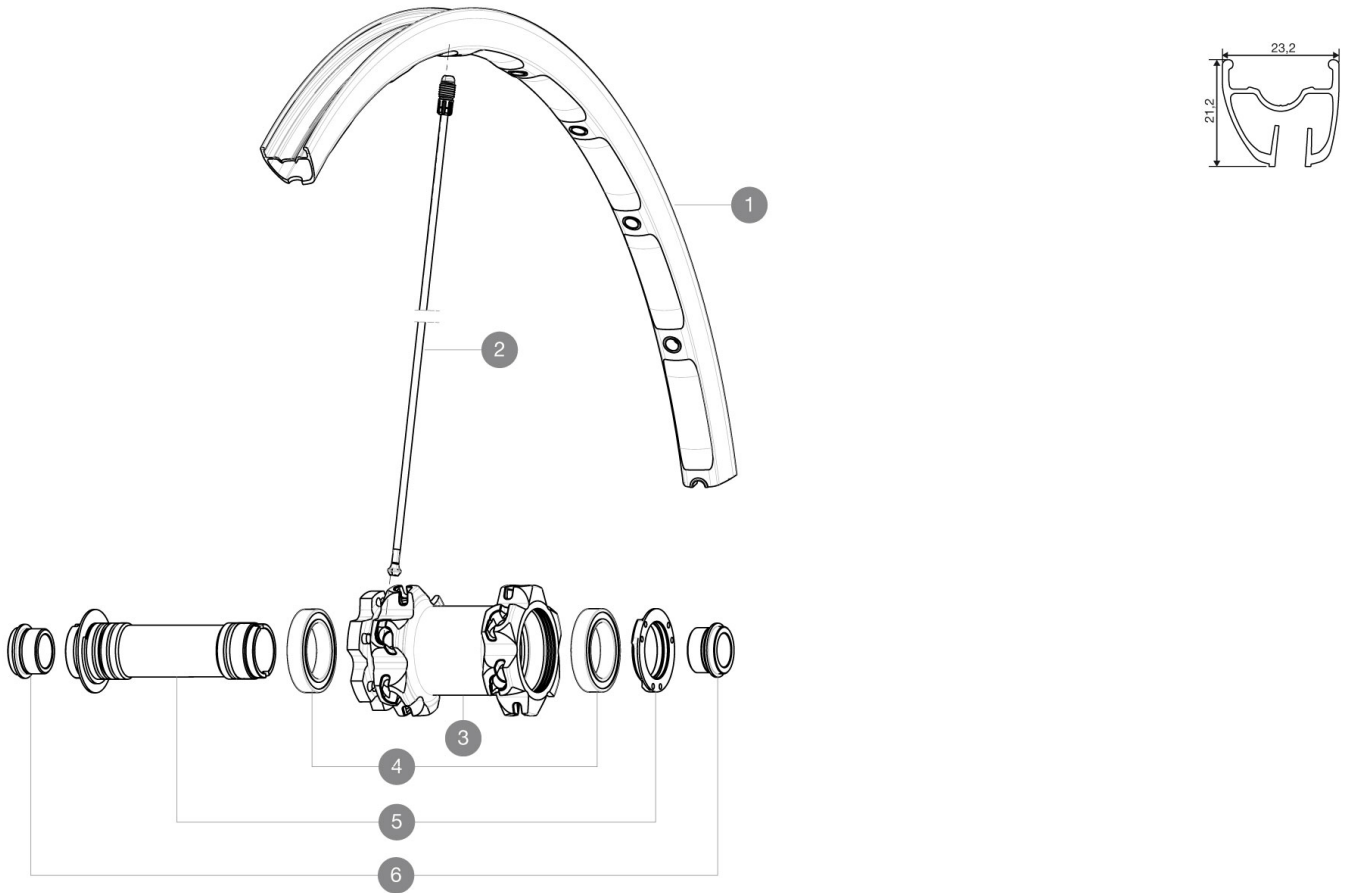

REFERENCES WHEELS

RIMS

VALVE HOLE \bar{A} (MM): 6.5 :

1 V2312010 "KIT FRONT CROSSMAX ST 27,5" RIM"

SPOKES

2 V2380401 "KIT 12 FRT CROSSMAX ST 27.5" ALU SPOKE 274mm"

HUB SHELLS

3 N/A HUB BODY
4 M40179 FRONT BEARING 25x37x7 20mm AXLE
5 30870501 FRONT AXLE 20mm CROSSMAX + DEEMAX ULTI 2012

ADAPTERS

6 12982801 ADAPTER Ft 20 to 15mm

MAVIC *Crossmax ST*

DELIVERED WITH

BX601 rear quick release	
BX601 rear quick release	
UST valve and accessories	
UST valve and accessories	
Front 15 mm adapters	
Front 15 mm adapters	
Rear QR adapters	
Rear QR adapters	
Rear 12x142mm adapters	
Rear 12x142mm adapters	
Specific disc bolts	
Specific disc bolts	
Computer magnet (front wheel)	
Computer magnet (front wheel)	
Multifonction adjustment wrench	
Multifonction adjustment wrench	
User guide	
User guide	