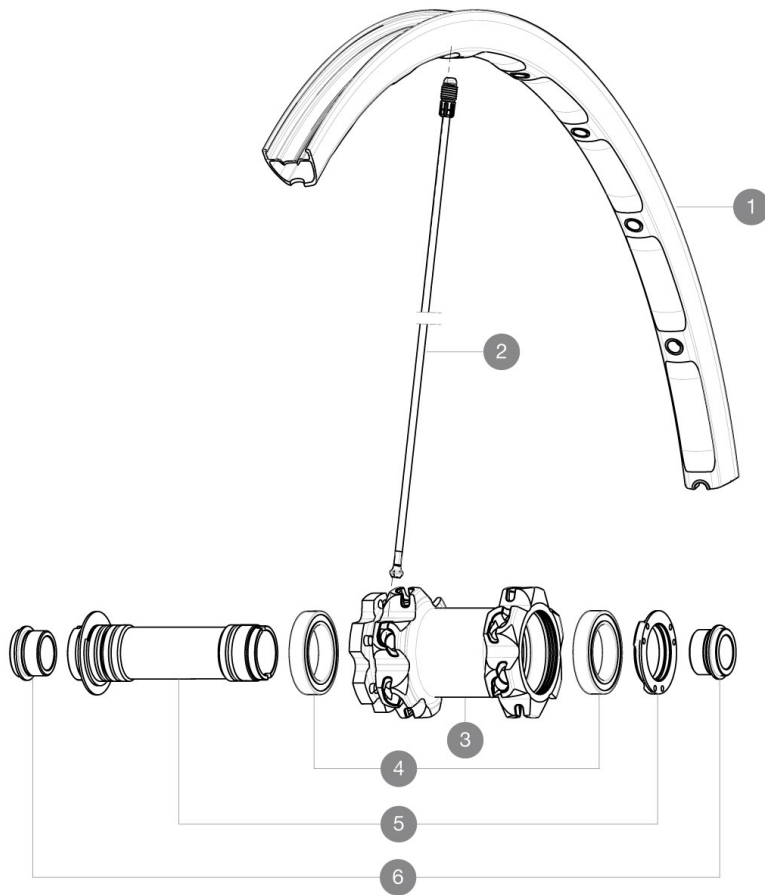

## REFERENCES WHEELS

### RIMS

VALVE HOLE  $\bar{A}$  (MM): 6.5 :

1 V2312010 "KIT FRONT CROSSMAX ST 27,5" RIM"

### SPOKES

2 V2380401 "KIT 12 FRT CROSSMAX ST 27.5" ALU SPOKE 274mm"

### HUB SHELLS

3 N/A HUB BODY  
4 M40179 FRONT HUB BEARING KIT 20mm AXLE  
5 30870501 FRONT AXLE 20mm CROSSMAX + DEEMAX ULTI 2012