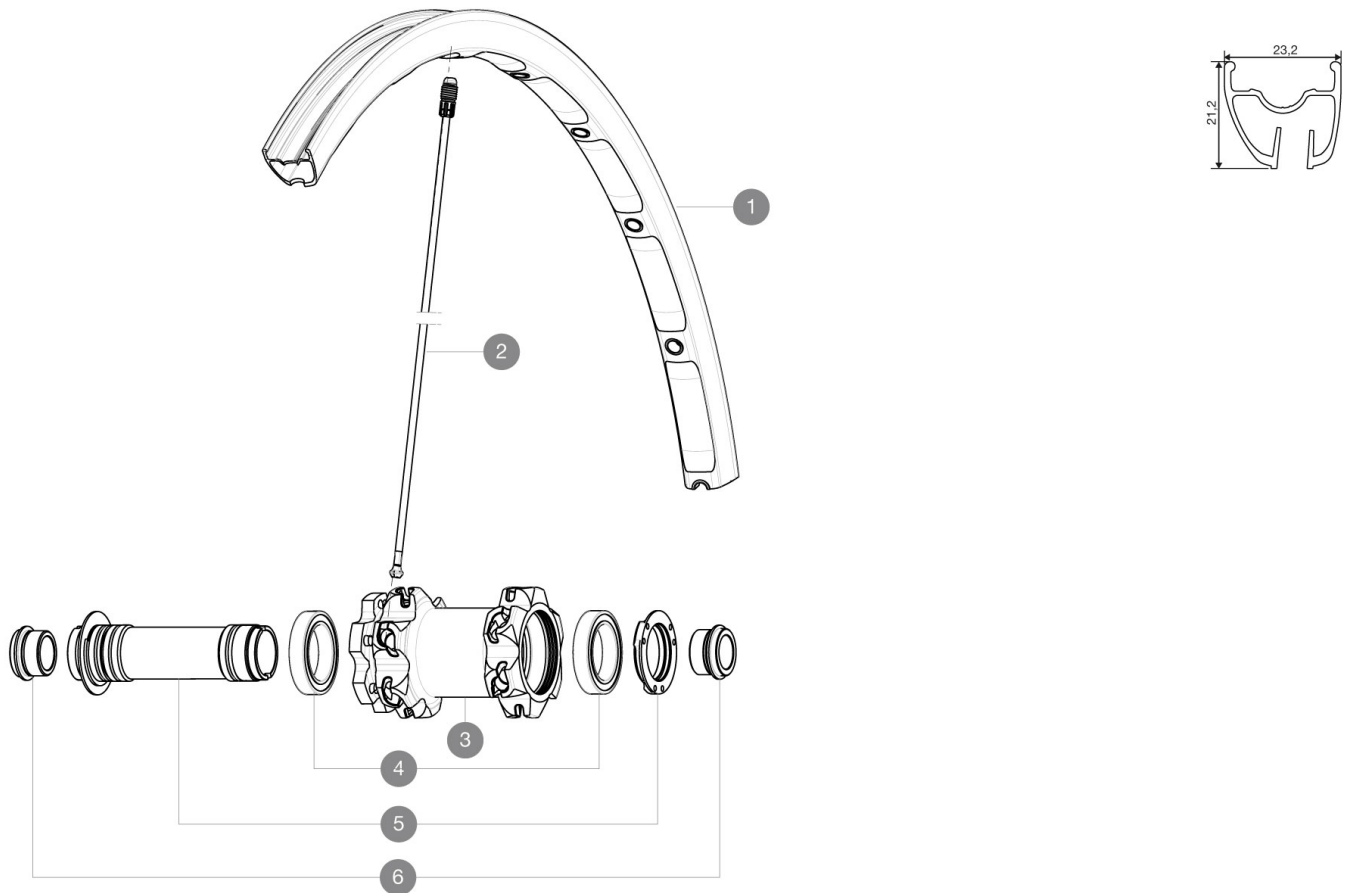

REFERENCES WHEELS

RIMS

VALVE HOLE \bar{A} (MM): 6.5 :

1 V2312010 "KIT FRONT CROSSMAX ST 27,5" RIM"

SPOKES

2 V2380401 "KIT 12 FRT CROSSMAX ST 27.5" ALU SPOKE 274mm"

HUB SHELLS

3 N/A HUB BODY
4 M40179 FRONT BEARING 25x37x7 20mm AXLE
5 30870501 FRONT AXLE 20mm CROSSMAX + DEEMAX ULTI 2012

ADAPTERS

6 12982801 ADAPTER Ft 20 to 15mm

MAVIC Crossmax ST

DELIVERED WITH

BX601 rear quick release	
BX601 rear quick release	
UST valve and accessories	
UST valve and accessories	
Front 15 mm adapters	
Front 15 mm adapters	
Rear QR adapters	
Rear QR adapters	
Rear 12x142mm adapters	
Rear 12x142mm adapters	
Specific disc bolts	
Specific disc bolts	
Computer magnet (front wheel)	
Computer magnet (front wheel)	
Multifonction adjustment wrench	
Multifonction adjustment wrench	
User guide	
User guide	