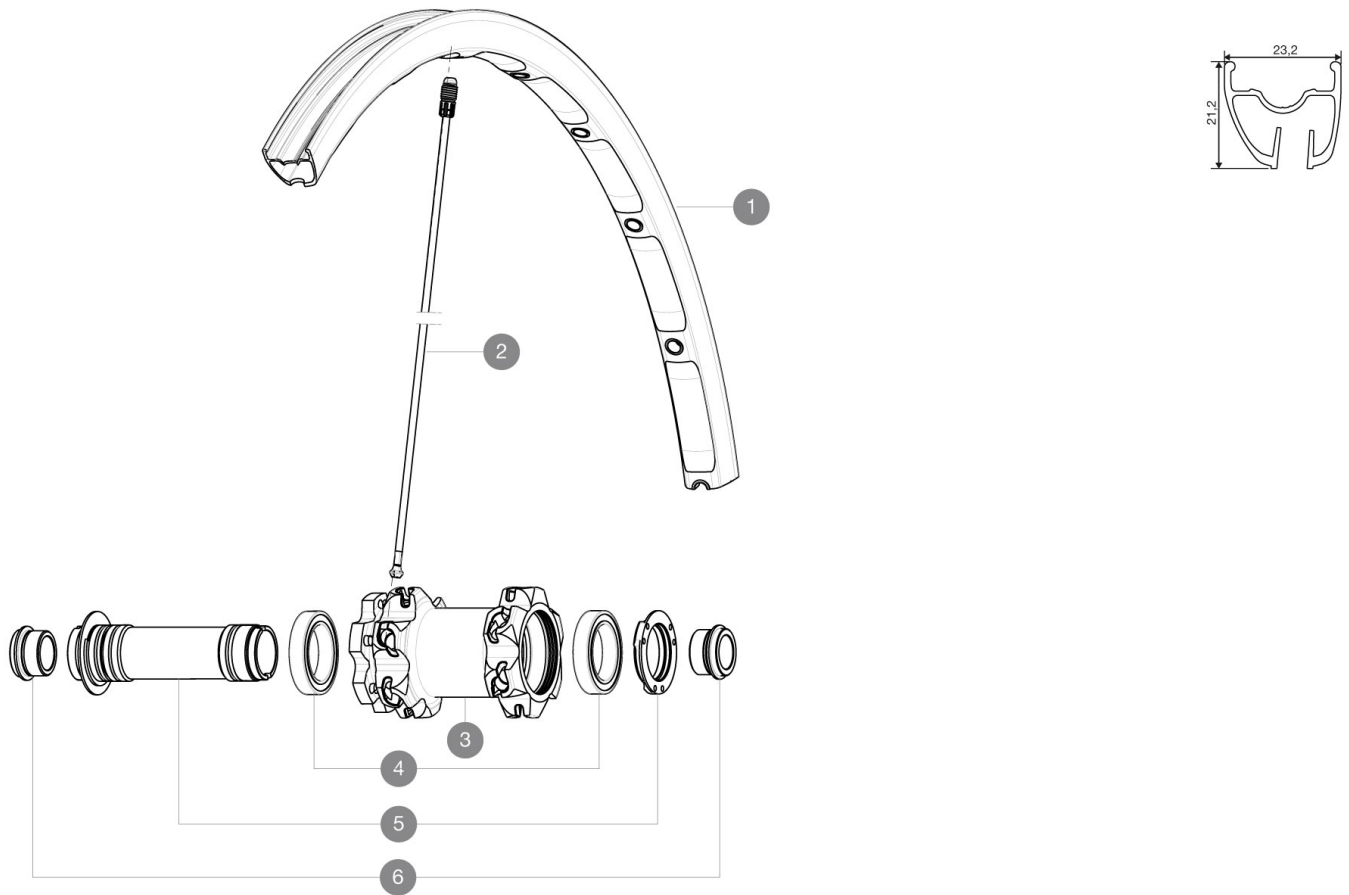

REFERENCES WHEELS

RIMS

VALVE HOLE \bar{A} (MM): 6.5 :

1 V2312010 "KIT FRONT CROSSMAX ST 27,5" RIM"

SPOKES

2 V2380401 "KIT 12 FRT CROSSMAX ST 27.5" ALU SPOKE 274mm"

HUB SHELLS

3 N/A HUB BODY
4 M40179 FRONT BEARING 25x37x7 20mm AXLE
5 30870501 FRONT AXLE 20mm CROSSMAX + DEEMAX ULTI 2012

ADAPTERS

6 12982801 ADAPTER Ft 20 to 15mm

MAVIC *Crossmax ST*

DELIVERED WITH

BX601 rear quick release	
BX601 rear quick release	
UST valve and accessories	
UST valve and accessories	
Front 15 mm adapters	
Front 15 mm adapters	
Rear QR adapters	
Rear QR adapters	
Rear 12x142mm adapters	
Rear 12x142mm adapters	
Specific disc bolts	
Specific disc bolts	
Computer magnet (front wheel)	
Computer magnet (front wheel)	
Multifonction adjustment wrench	
Multifonction adjustment wrench	
User guide	
User guide	