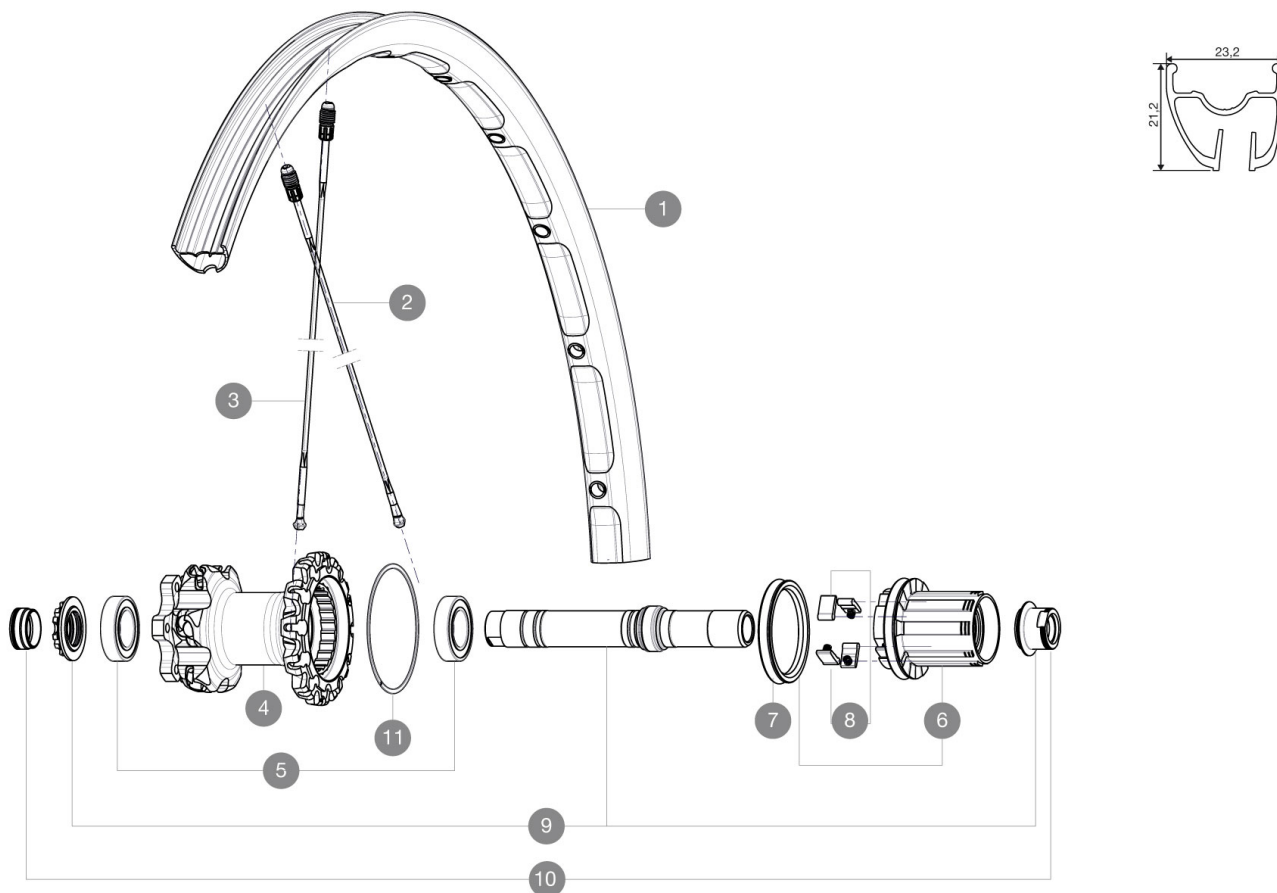

## REFERENCES WHEELS

### RIMS

VALVE HOLE  $\bar{A}$  (MM): 6.5 :

1	V2312113	"KIT REAR CROSSMAX ST 27,5" RIM"
---	----------	----------------------------------

### SPOKES

2	V2380201	"KIT 10 DS CROSSMAX ST 27,5" ALU SPK 251,5mm"
3	V2380301	KIT 10 NDS CROSSMAX ST 27,5" ALU SPK 281,5mm

### HUB SHELLS

4	N/A	HUB BODY
5	M40076	HUB BEARINGS 17x30x7 6903 x 2
6	35126001	ITS-4 FREEWHEEL BODY + SEAL 2013 (NO PAWLS)
7	99610701	ITS-4 FREEWHEEL SEAL
8	99610601	PAWLS KIT FOR ITS-4 (OR TS-2)
9	30870401	REAR QRM + AXLE KIT ITS4 135mm from 2012
11	30871801	ELASTIC RING 56mm diam. ITS-4 20 SPOKES