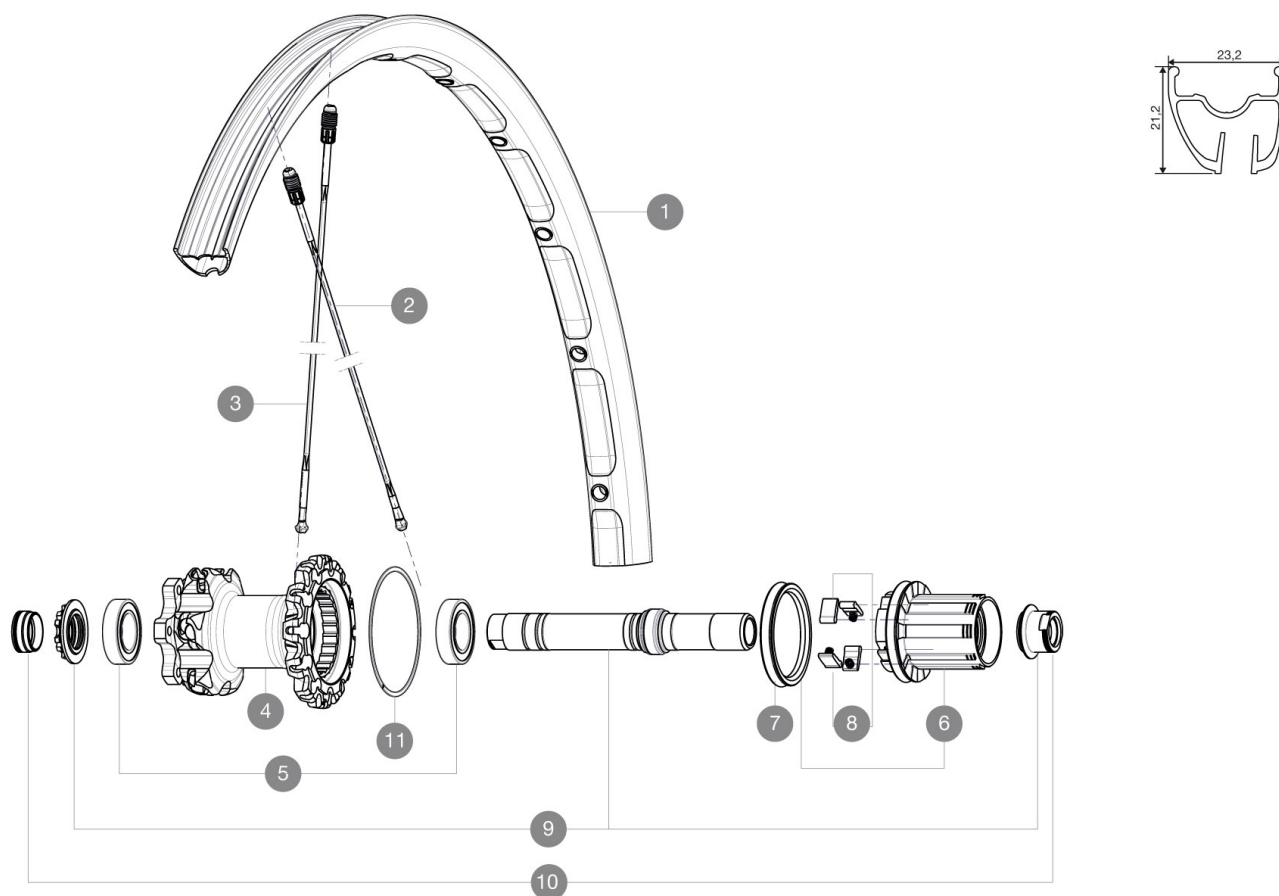

## REFERENCES WHEELS

### RIMS

VALVE HOLE  $\bar{A}$  (MM): 6.5 :

1	V2312113	"KIT REAR CROSSMAX ST 27,5" RIM"
---	----------	----------------------------------

### SPOKES

2	V2380201	"KIT 10 DS CROSSMAX ST 27,5" ALU SPK 251,5mm"
3	V2380301	KIT 10 NDS CROSSMAX ST 27,5" ALU SPK 281,5mm

### HUB SHELLS

4	N/A	HUB BODY
5	M40076	HUB BEARINGS 17x30x7 6903 x 2
6	35126001	ITS-4 FREEWHEEL BODY + SEAL 2013 (NO PAWLS)
7	99610701	ITS-4 FREEWHEEL SEAL
8	99610601	PAWLS KIT FOR ITS-4 (OR TS-2)
9	30870401	REAR QRM + AXLE KIT ITS4 135mm from 2012
11	30871801	ELASTIC RING 56mm diam. ITS-4 20 SPOKES