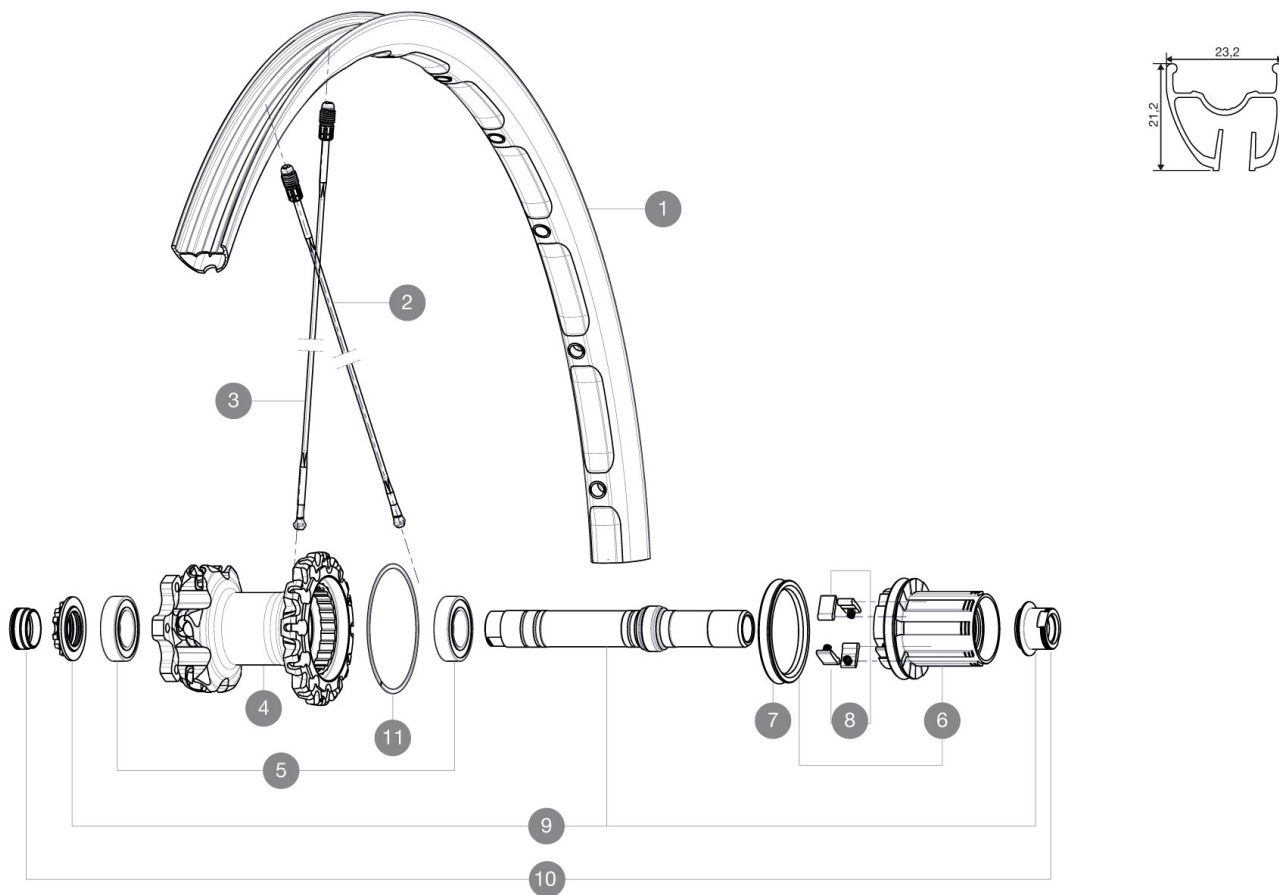

## REFERENCES WHEELS

### RIMS

VALVE HOLE  $\bar{A}$  (MM): 6.5 :

1	V2312113	"KIT REAR CROSSMAX ST 27,5" RIM"
---	----------	----------------------------------

### SPOKES

2	V2380201	"KIT 10 DS CROSSMAX ST 27,5" ALU SPK 251,5mm"
3	V2380301	KIT 10 NDS CROSSMAX ST 27,5" ALU SPK 281,5mm

### HUB SHELLS

4	N/A	HUB BODY
5	M40076	HUB BEARINGS 17x30x7 6903 x 2
6	35126001	ITS-4 FREEWHEEL BODY + SEAL 2013 (NO PAWLS)
7	99610701	ITS-4 FREEWHEEL SEAL
8	99610601	PAWLS KIT FOR ITS-4 (OR TS-2)
9	30870401	REAR QRM + AXLE KIT ITS4 135mm from 2012
11	30871801	ELASTIC RING 56mm diam. ITS-4 20 SPOKES